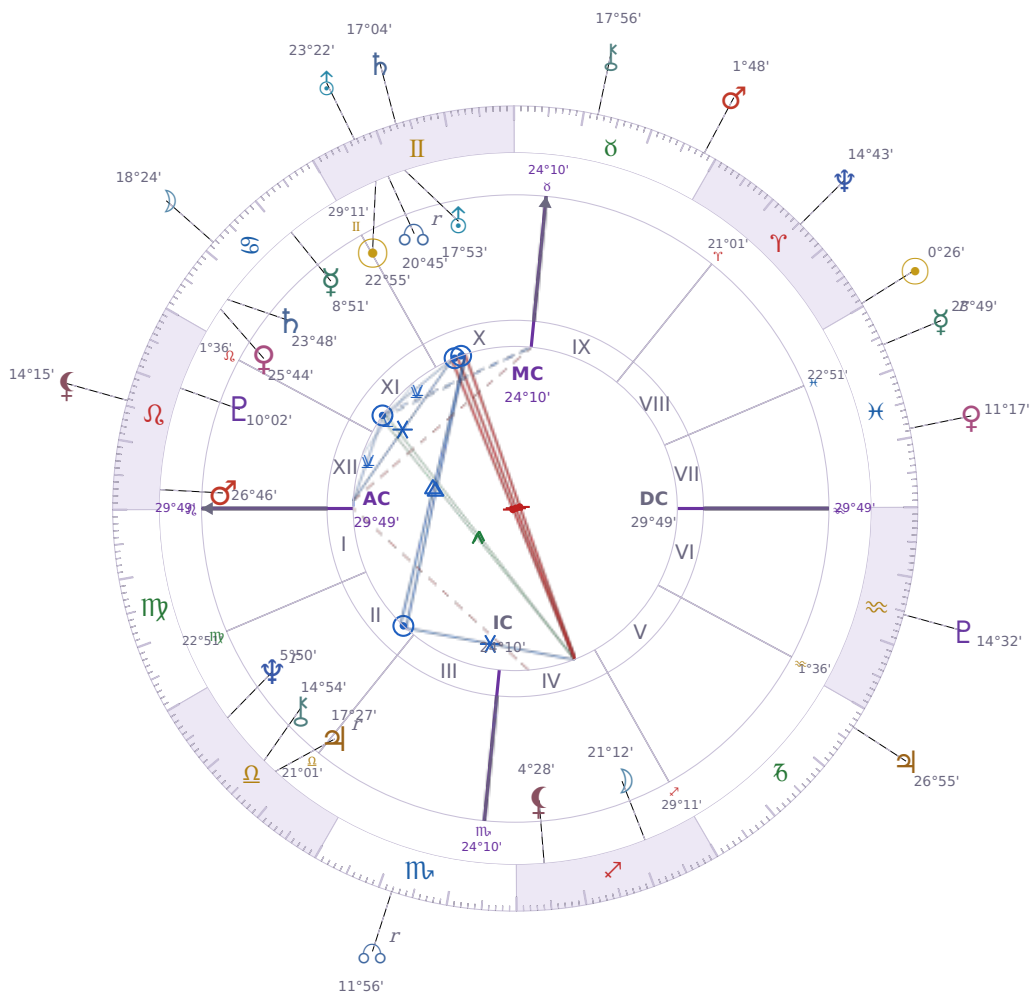

DAILY HOROSCOPE

Donald John Trump

President of the United States (2017–2021; since 2025)

♊ Gemini June 14, 1946 10:54 New York City

Saturday, 20 March 2023

TRANSITS FOR TODAY

☉ Sun	in ♈ Aries	0°26'25"
☾ Moon	in ♋ Cancer	18°24'40"
☿ Mercury	in ♋ Pisces Rx	23°49'28"
♀ Venus	in ♋ Pisces	11°17'41"
♂ Mars	in ♉ Taurus	1°48'33"
♃ Jupiter	in ♐ Capricorn	26°56'00"
♄ Saturn	in ♊ Gemini	17°04'30"

♅ Uranus	in ♊ Gemini	23°22'09"
♆ Neptune	in ♈ Aries	14°43'42"
♇ Pluto	in ♒ Aquarius	14°32'27"
♁ Chiron	in ♉ Taurus	17°56'18"
♁ NNode	in ♏ Scorpio Rx	11°56'28"
♁ Lilith	in ♌ Leo	14°15'00"

NATAL PLANETS

☉ Sun	in ♊ Gemini	22°55'42"	X
☾ Moon	in ♐ Sagittarius	21°12'12"	IV
☿ Mercury	in ♋ Cancer	8°51'34"	XI
♀ Venus	in ♋ Cancer	25°44'17"	XI
♂ Mars	in ♌ Leo	26°46'33"	XII
♃ Jupiter	in ♎ Libra	17°27'07"	II Rx
♄ Saturn	in ♋ Cancer	23°48'56"	XI
♅ Uranus	in ♊ Gemini	17°53'35"	X
♆ Neptune	in ♎ Libra	5°50'31"	II Rx
♇ Pluto	in ♌ Leo	10°02'32"	XII
♁ Chiron	in ♎ Libra	14°54'44"	II
♁ North Node	in ♊ Gemini	20°45'24"	X Rx
♁ Lilith	in ♐ Sagittarius	4°28'48"	IV

KEY DATE

☉ Sun enters ♈ Aries

Sun in *Aries* brings **direct energy** that makes people more willing to **speak up** and take action without overthinking. At work and in relationships, you'll notice others become **more competitive** and eager to **push forward** with new projects or ideas, sometimes stepping on toes in the rush. This transit typically lasts about four weeks and leaves people feeling **impatient with delays**, so projects that moved slowly before now either speed up or hit friction with people who want faster results.