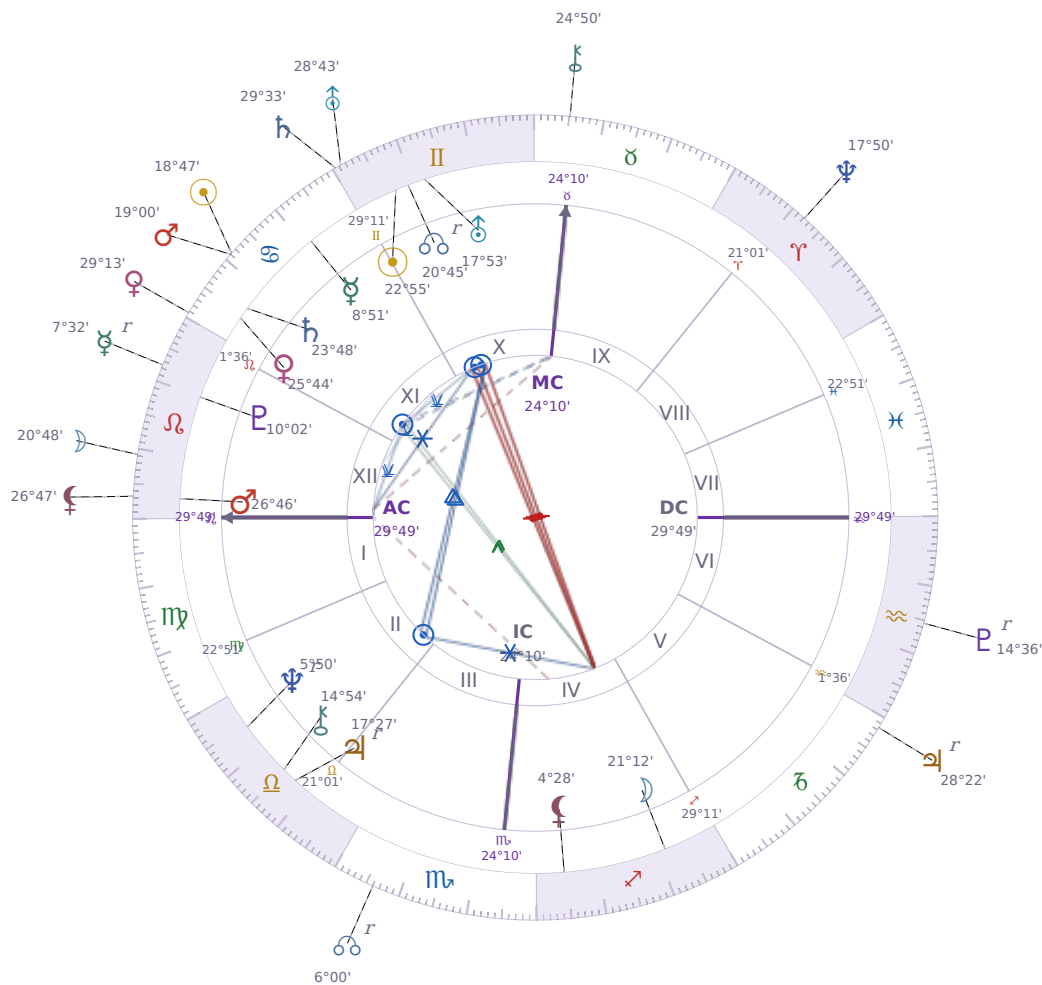

DAILY HOROSCOPE

Donald John Trump

President of the United States (2017–2021; since 2025)

♊ Gemini June 14, 1946 10:54 New York City

Saturday, 10 July 2032

TRANSITS FOR TODAY

☉ Sun	in ♋ Cancer	18°47'17"
☾ Moon	in ♌ Leo	20°48'19"
☿ Mercury	in ♌ Leo Rx	7°32'20"
♀ Venus	in ♋ Cancer	29°13'44"
♂ Mars	in ♋ Cancer	19°00'12"
♃ Jupiter	in ♏ Capricorn Rx	28°22'08"
♄ Saturn	in ♊ Gemini	29°33'05"

♅ Uranus	in ♊ Gemini	28°43'04"
♆ Neptune	in ♈ Aries	17°50'35"
♇ Pluto	in ♒ Aquarius Rx	14°36'12"
♁ Chiron	in ♉ Taurus	24°50'39"
♏ NNode	in ♏ Scorpio Rx	6°00'36"
♁ Lilith	in ♌ Leo	26°47'40"

NATAL PLANETS

☉ Sun	in ♊ Gemini	22°55'42"	X
☾ Moon	in ♐ Sagittarius	21°12'12"	IV
☿ Mercury	in ♋ Cancer	8°51'34"	XI
♀ Venus	in ♋ Cancer	25°44'17"	XI
♂ Mars	in ♌ Leo	26°46'33"	XII
♃ Jupiter	in ♎ Libra	17°27'07"	II Rx
♄ Saturn	in ♋ Cancer	23°48'56"	XI
♅ Uranus	in ♊ Gemini	17°53'35"	X
♆ Neptune	in ♎ Libra	5°50'31"	II Rx
♇ Pluto	in ♌ Leo	10°02'32"	XII
♁ Chiron	in ♎ Libra	14°54'44"	II
♏ North Node	in ♊ Gemini	20°45'24"	X Rx
♁ Lilith	in ♐ Sagittarius	4°28'48"	IV