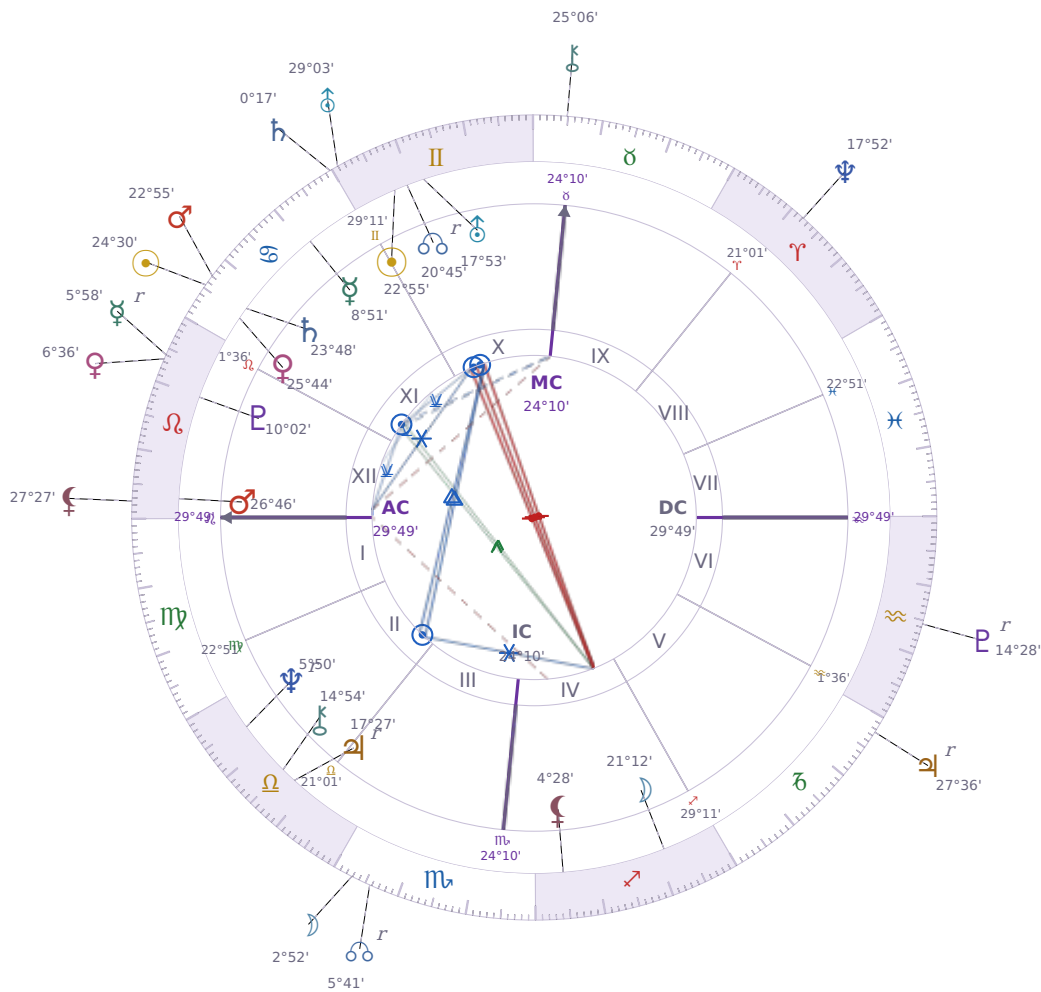

DAILY HOROSCOPE

Donald John Trump

President of the United States (2017–2021; since 2025)

♊ Gemini June 14, 1946 10:54 New York City

Friday, 16 July 2023

TRANSITS FOR TODAY

| | | |
|-----------|-------------------|-----------|
| ☉ Sun | in ♋ Cancer | 24°30'40" |
| ☾ Moon | in ♏ Scorpio | 2°52'42" |
| ☿ Mercury | in ♌ Leo Rx | 5°58'15" |
| ♀ Venus | in ♌ Leo | 6°36'01" |
| ♂ Mars | in ♋ Cancer | 22°55'26" |
| ♃ Jupiter | in ♏ Capricorn Rx | 27°36'16" |
| ♄ Saturn | in ♋ Cancer | 0°17'48" |

| | | |
|-----------|------------------|-----------|
| ♅ Uranus | in ♊ Gemini | 29°03'15" |
| ♆ Neptune | in ♈ Aries | 17°52'01" |
| ♇ Pluto | in ♒ Aquarius Rx | 14°28'49" |
| ♁ Chiron | in ♉ Taurus | 25°06'37" |
| ♁ NNode | in ♏ Scorpio Rx | 5°41'32" |
| ♁ Lilith | in ♌ Leo | 27°27'56" |

NATAL PLANETS

| | | | |
|--------------|------------------|-----------|-------|
| ☉ Sun | in ♊ Gemini | 22°55'42" | X |
| ☾ Moon | in ♐ Sagittarius | 21°12'12" | IV |
| ☿ Mercury | in ♋ Cancer | 8°51'34" | XI |
| ♀ Venus | in ♋ Cancer | 25°44'17" | XI |
| ♂ Mars | in ♌ Leo | 26°46'33" | XII |
| ♃ Jupiter | in ♎ Libra | 17°27'07" | II Rx |
| ♄ Saturn | in ♋ Cancer | 23°48'56" | XI |
| ♅ Uranus | in ♊ Gemini | 17°53'35" | X |
| ♆ Neptune | in ♎ Libra | 5°50'31" | II Rx |
| ♇ Pluto | in ♌ Leo | 10°02'32" | XII |
| ♁ Chiron | in ♎ Libra | 14°54'44" | II |
| ♁ North Node | in ♊ Gemini | 20°45'24" | X Rx |
| ♁ Lilith | in ♐ Sagittarius | 4°28'48" | IV |