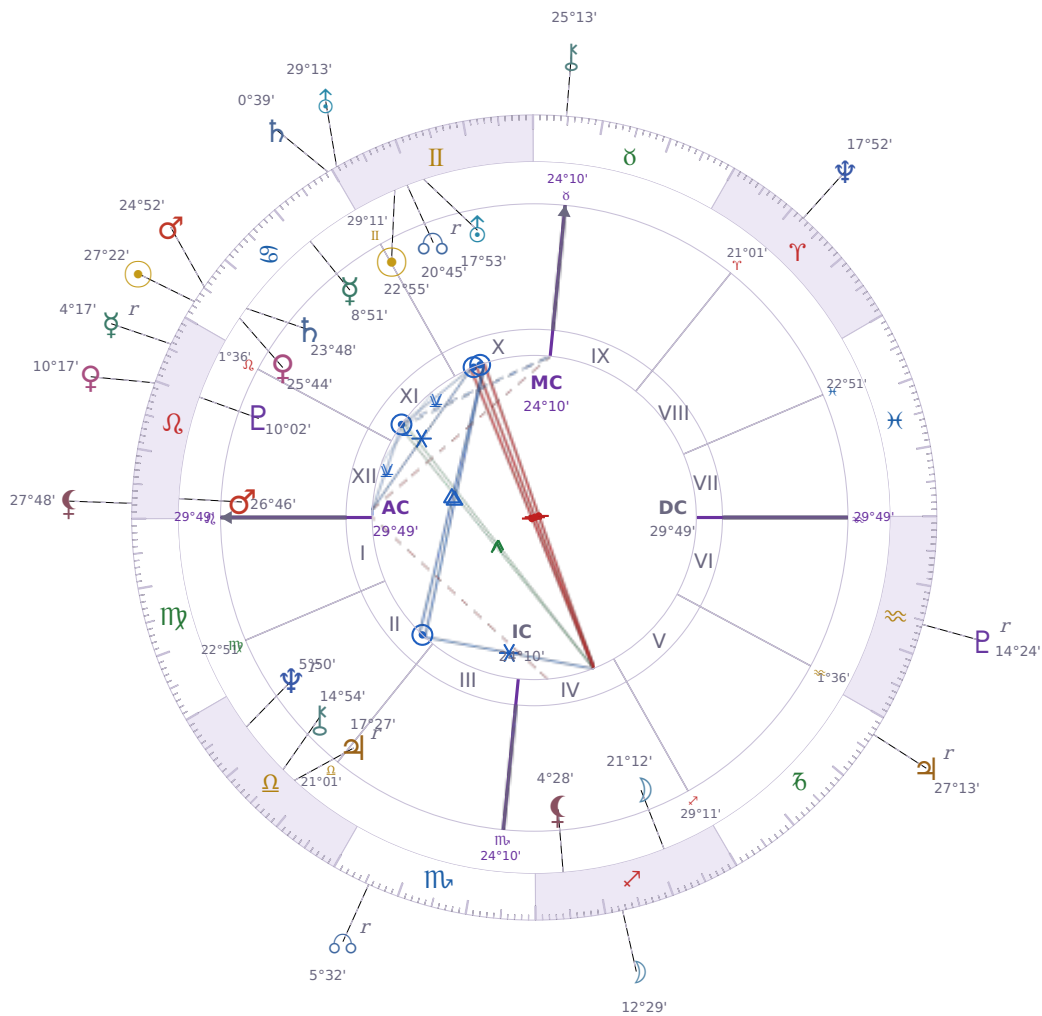

DAILY HOROSCOPE

**Donald John Trump**

President of the United States (2017–2021; since 2025)

♊ Gemini June 14, 1946 10:54 New York City

**Monday, 19 July 2032**

**TRANSITS FOR TODAY**

☉ Sun	in ♋ Cancer	27°22'22"
☽ Moon	in ♏ Sagittarius	12°29'15"
☿ Mercury	in ♌ Leo Rx	4°17'34"
♀ Venus	in ♌ Leo	10°17'07"
♂ Mars	in ♋ Cancer	24°52'41"
♃ Jupiter	in ♏ Capricorn Rx	27°13'03"
♁ Saturn	in ♋ Cancer	0°39'46"

♅ Uranus	in ♊ Gemini	29°13'06"
♆ Neptune	in ♈ Aries	17°52'18"
♇ Pluto	in ♒ Aquarius Rx	14°25'00"
♁ Chiron	in ♉ Taurus	25°14'00"
♁ NNode	in ♏ Scorpio Rx	5°32'00"
♁ Lilith	in ♌ Leo	27°48'05"

## KEY TRANSIT FACTORS