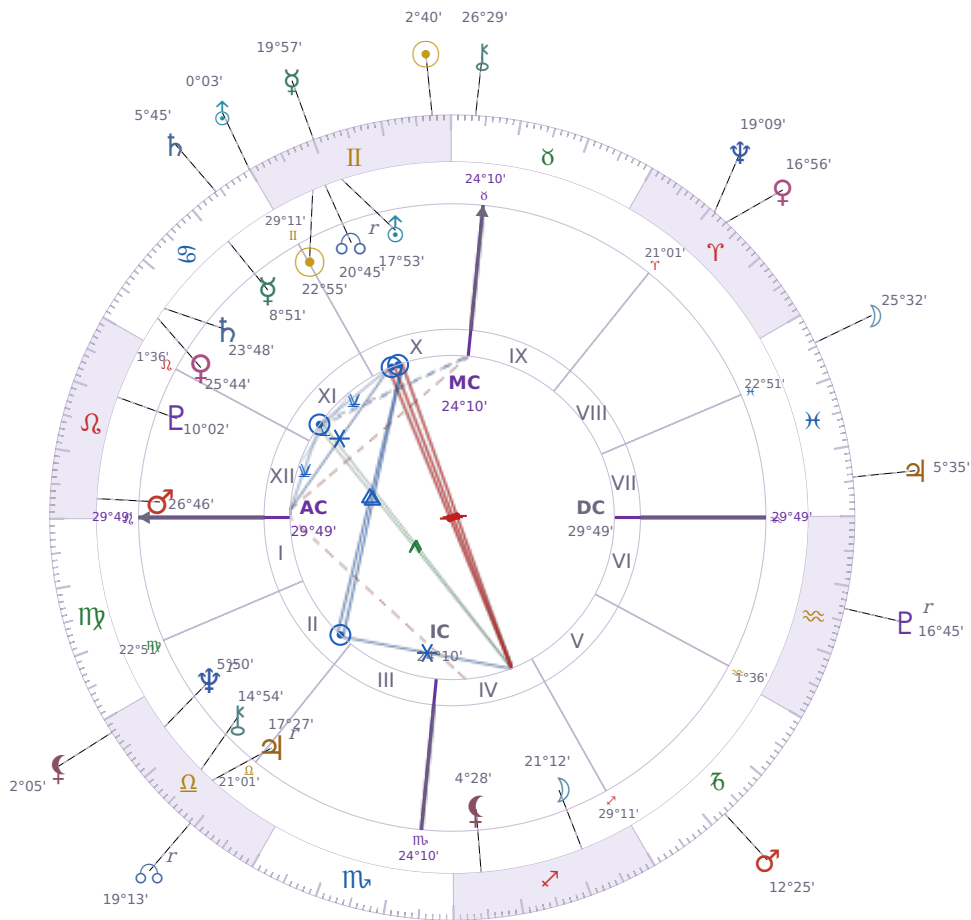

DAILY HOROSCOPE

Donald John Trump

President of the United States (2017–2021; since 2025)

♊ Gemini June 14, 1946 10:54 New York City

Monday, 23 May 2033

TRANSITS FOR TODAY

☉ Sun	in ♊ Gemini	2°40'40"
☾ Moon	in ♓ Pisces	25°32'18"
☿ Mercury	in ♊ Gemini	19°57'55"
♀ Venus	in ♈ Aries	16°56'57"
♂ Mars	in ♏ Capricorn	12°25'45"
♃ Jupiter	in ♓ Pisces	5°35'21"
♄ Saturn	in ♋ Cancer	5°45'28"

♅ Uranus	in ♋ Cancer	0°03'06"
♆ Neptune	in ♈ Aries	19°09'49"
♇ Pluto	in ♒ Aquarius Rx	16°45'56"
♁ Chiron	in ♉ Taurus	26°29'41"
♁ NNode	in ♎ Libra Rx	19°13'19"
♁ Lilith	in ♎ Libra	2°05'46"

NATAL PLANETS