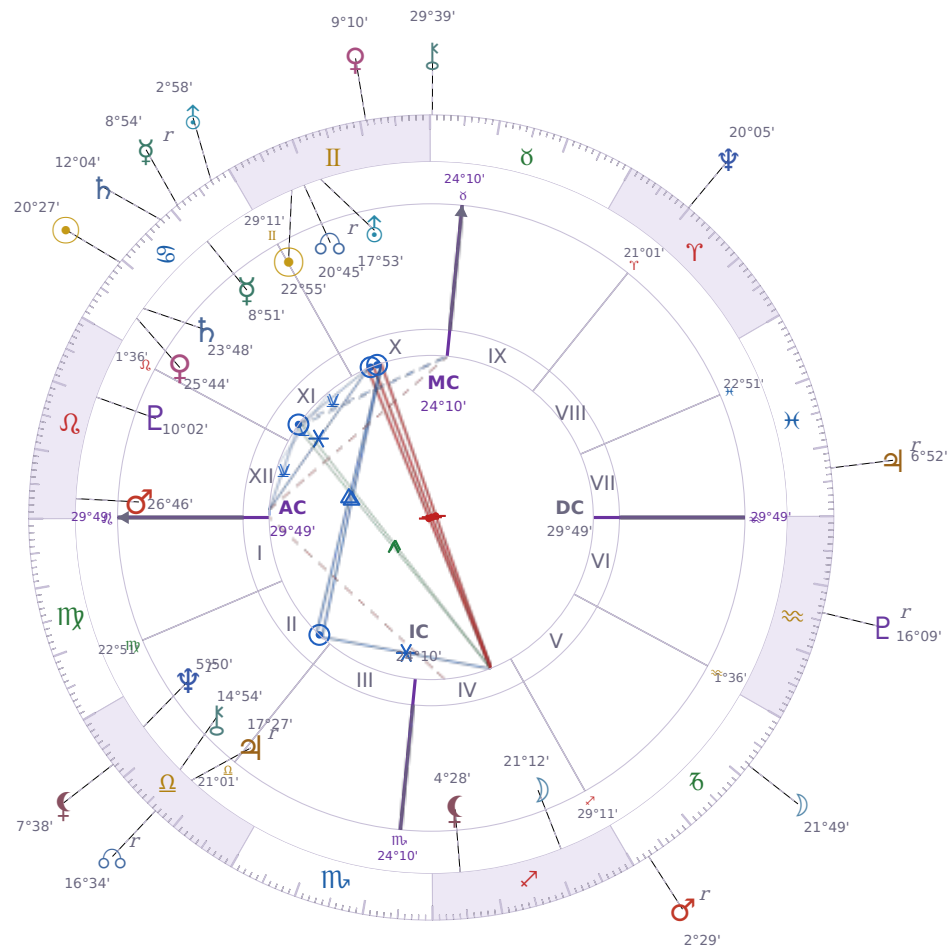

DAILY HOROSCOPE

## Donald John Trump

President of the United States (2017–2021; since 2025)

♊ Gemini June 14, 1946 10:54 New York City

**Tuesday, 12 July 2023**

### TRANSITS FOR TODAY

☉ Sun	in ♋ Cancer	20°27'53"
☾ Moon	in ♑ Capricorn	21°49'39"
☿ Mercury	in ♋ Cancer Rx	8°54'57"
♀ Venus	in ♊ Gemini	9°10'57"
♂ Mars	in ♑ Capricorn Rx	2°29'56"
♃ Jupiter	in ♓ Pisces Rx	6°52'51"
♄ Saturn	in ♋ Cancer	12°04'49"