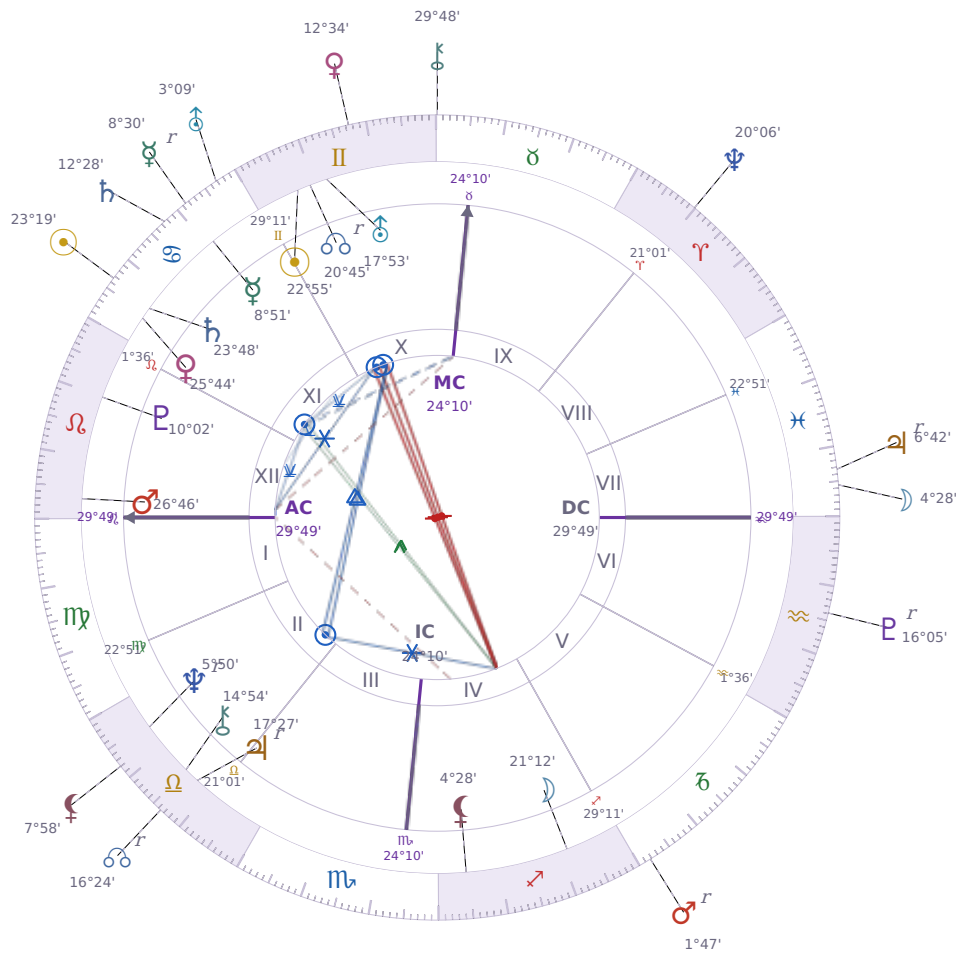

DAILY HOROSCOPE

Donald John Trump

President of the United States (2017–2021; since 2025)

♊ Gemini June 14, 1946 10:54 New York City

Friday, 15 July 2023

TRANSITS FOR TODAY

☉ Sun	in ♋ Cancer	23°19'30"
☾ Moon	in ♓ Pisces	4°28'16"
☿ Mercury	in ♋ Cancer Rx	8°30'36"
♀ Venus	in ♊ Gemini	12°34'09"
♂ Mars	in ♐ Capricorn Rx	1°47'23"
♃ Jupiter	in ♓ Pisces Rx	6°42'34"
♄ Saturn	in ♋ Cancer	12°28'02"

♅ Uranus	in ♋ Cancer	3°09'01"
♆ Neptune	in ♈ Aries	20°06'12"
♇ Pluto	in ♒ Aquarius Rx	16°05'41"
♁ Chiron	in ♉ Taurus	29°48'28"
♁ NNode	in ♎ Libra Rx	16°24'57"
♁ Lilith	in ♎ Libra	7°58'09"

NATAL PLANETS

☉ Sun	in ♊ Gemini	22°55'42"	X
☾ Moon	in ♐ Sagittarius	21°12'12"	IV
☿ Mercury	in ♋ Cancer	8°51'34"	XI
♀ Venus	in ♋ Cancer	25°44'17"	XI
♂ Mars	in ♌ Leo	26°46'33"	XII
♃ Jupiter	in ♎ Libra	17°27'07"	II Rx
♄ Saturn	in ♋ Cancer	23°48'56"	XI
♅ Uranus	in ♊ Gemini	17°53'35"	X
♆ Neptune	in ♎ Libra	5°50'31"	II Rx
♇ Pluto	in ♌ Leo	10°02'32"	XII
♁ Chiron	in ♎ Libra	14°54'44"	II
♁ North Node	in ♊ Gemini	20°45'24"	X Rx
♁ Lilith	in ♐ Sagittarius	4°28'48"	IV

KEY TRANSIT FACTORS

☿ Mercury ∠ Semi sextile ♇ natal Pluto ★

While this lasts, you naturally ask better questions when something feels off, and people respond by being more honest with you. Your mind works at **spotting what's really going on beneath the surface**, whether in a conversation or a situation, without needing to force it. This gives you an edge in problem-solving and helps you understand others more clearly over the coming weeks.