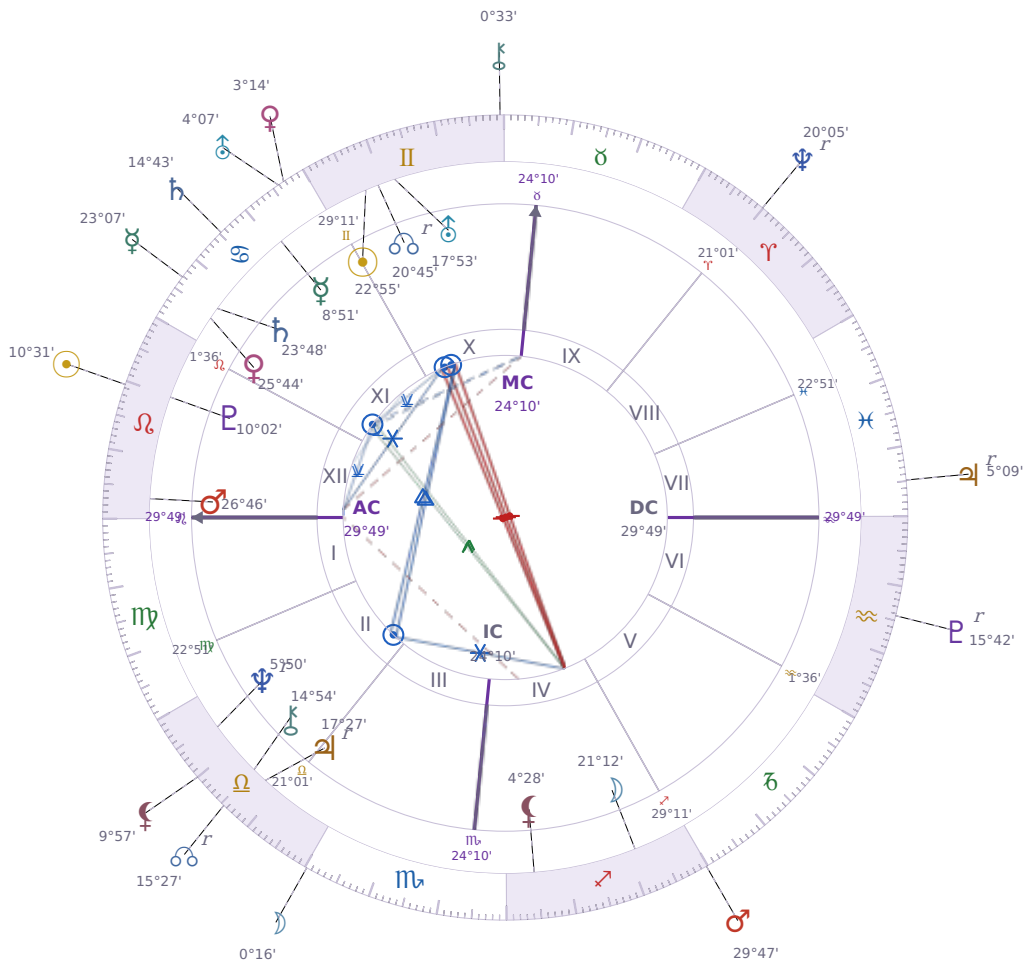

DAILY HOROSCOPE

Donald John Trump

President of the United States (2017–2021; since 2025)

♊ Gemini June 14, 1946 10:54 New York City

Tuesday, 2 August 2023

TRANSITS FOR TODAY

☉ Sun	in ♌ Leo	10°31'17"
☾ Moon	in ♏ Scorpio	0°16'35"
☿ Mercury	in ♋ Cancer	23°07'35"
♀ Venus	in ♋ Cancer	3°14'29"
♂ Mars	in ♐ Sagittarius	29°47'52"
♃ Jupiter	in ♓ Pisces Rx	5°09'40"
♄ Saturn	in ♋ Cancer	14°43'45"

♅ Uranus	in ♋ Cancer	4°07'38"
♆ Neptune	in ♈ Aries Rx	20°05'33"
♇ Pluto	in ♒ Aquarius Rx	15°42'16"
♁ Chiron	in ♊ Gemini	0°33'33"
♁ NNode	in ♎ Libra Rx	15°27'45"
♁ Lilith	in ♎ Libra	9°57'46"

NATAL PLANETS