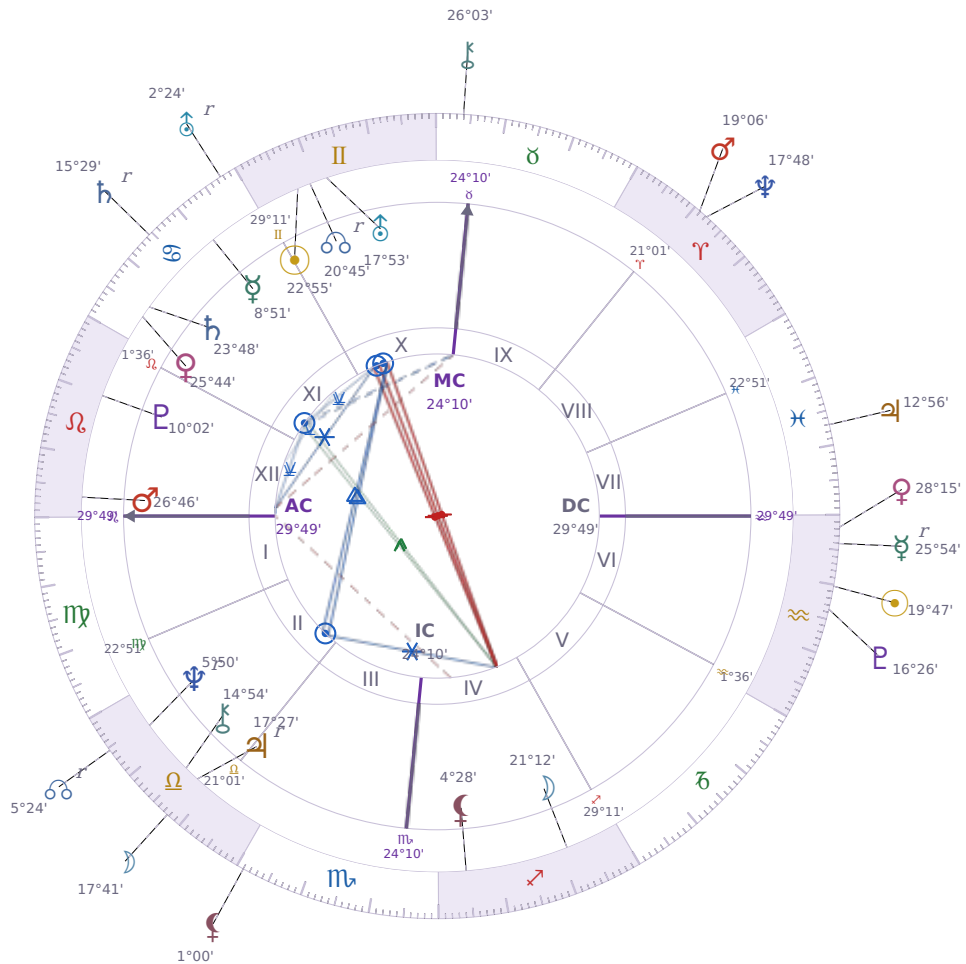

DAILY HOROSCOPE

Donald John Trump

President of the United States (2017–2021; since 2025)

♊ Gemini June 14, 1946 10:54 New York City

Wednesday, 8 February 2024

TRANSITS FOR TODAY

☉ Sun	in ♒ Aquarius	19°47'02"
☾ Moon	in ♎ Libra	17°41'33"
☿ Mercury	in ♒ Aquarius Rx	25°54'35"
♀ Venus	in ♒ Aquarius	28°15'26"
♂ Mars	in ♈ Aries	19°06'39"
♃ Jupiter	in ♓ Pisces	12°56'50"
♄ Saturn	in ♋ Cancer Rx	15°29'30"
♅ Uranus	in ♋ Cancer Rx	2°24'28"
♆ Neptune	in ♈ Aries	17°48'59"
♇ Pluto	in ♒ Aquarius	16°26'22"
♁ Chiron	in ♉ Taurus	26°03'53"
♊ NNode	in ♎ Libra Rx	5°24'02"
♋ Lilith	in ♏ Scorpio	1°00'59"

NATAL PLANETS

☉ Sun	in ♊ Gemini	22°55'42"	X
☾ Moon	in ♐ Sagittarius	21°12'12"	IV
☿ Mercury	in ♋ Cancer	8°51'34"	XI
♀ Venus	in ♋ Cancer	25°44'17"	XI
♂ Mars	in ♌ Leo	26°46'33"	XII
♃ Jupiter	in ♎ Libra	17°27'07"	II Rx
♄ Saturn	in ♋ Cancer	23°48'56"	XI
♅ Uranus	in ♊ Gemini	17°53'35"	X
♆ Neptune	in ♎ Libra	5°50'31"	II Rx
♇ Pluto	in ♌ Leo	10°02'32"	XII
♁ Chiron	in ♎ Libra	14°54'44"	II
♊ North Node	in ♊ Gemini	20°45'24"	X Rx
♁ Lilith	in ♐ Sagittarius	4°28'48"	IV

★ = natal resonance — this transit echoes your birth chart, amplifying its influence

LUNAR DAY

Moon in ♎ Libra · Day 20 / 30 · Waning Gibbous

The social atmosphere becomes more diplomatic during this transit, with more care taken to avoid unnecessary friction. Decisions slow down as multiple perspectives get weighed, and outright conflict feels harder to initiate than usual.