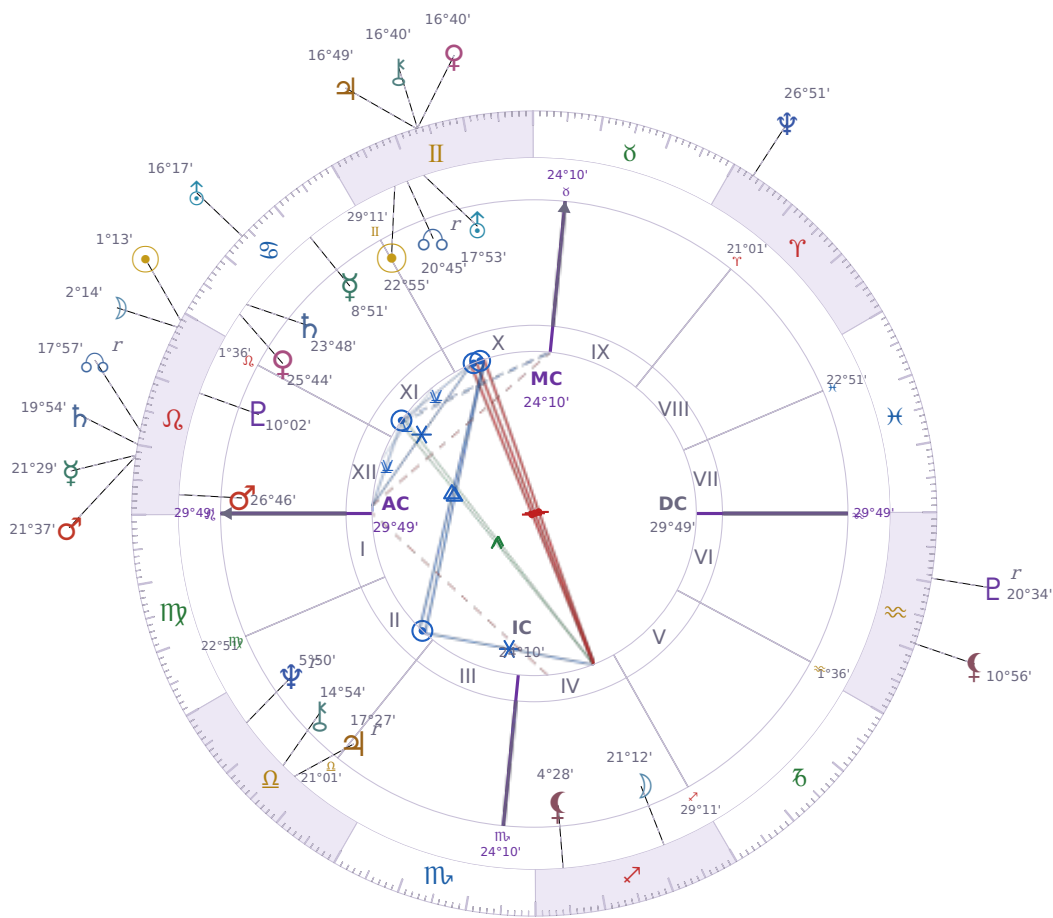

DAILY HOROSCOPE

Donald John Trump

President of the United States (2017–2021; since 2025)

♊ Gemini June 14, 1946 10:54 New York City

Wednesday, 23 July 2026

TRANSITS FOR TODAY

☉ Sun	in ♌ Leo	1°13'08"
☾ Moon	in ♌ Leo	2°14'10"
☿ Mercury	in ♌ Leo	21°29'53"
♀ Venus	in ♊ Gemini	16°40'48"
♂ Mars	in ♌ Leo	21°37'51"
♃ Jupiter	in ♊ Gemini	16°49'05"
♄ Saturn	in ♌ Leo	19°54'43"

♅ Uranus	in ♋ Cancer	16°17'44"
♆ Neptune	in ♈ Aries	26°51'46"
♇ Pluto	in ♒ Aquarius Rx	20°34'19"
♁ Chiron	in ♊ Gemini	16°40'53"
♁ NNode	in ♌ Leo Rx	17°57'01"
♁ Lilith	in ♒ Aquarius	10°56'54"

NATAL PLANETS