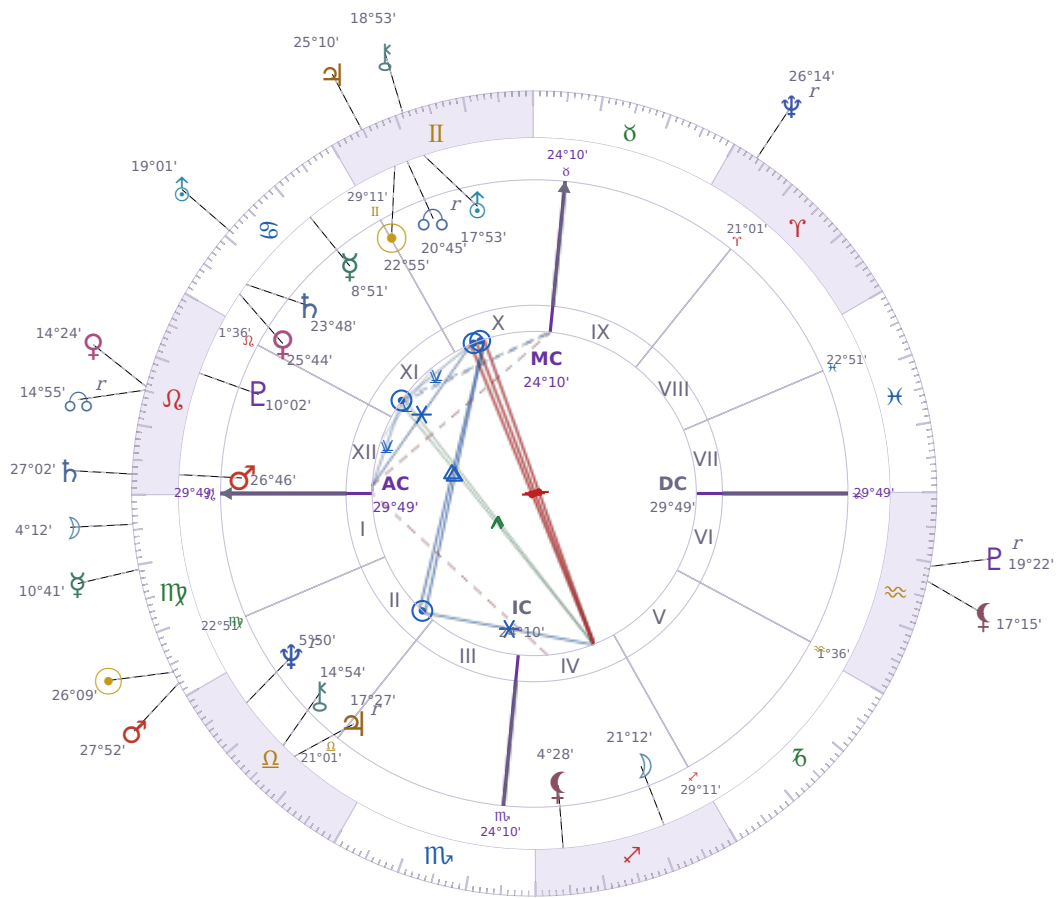

DAILY HOROSCOPE

Donald John Trump

President of the United States (2017–2021; since 2025)

♊ Gemini June 14, 1946 10:54 New York City

Thursday, 18 September 2036

TRANSITS FOR TODAY

| | | |
|-----------|-------------|-----------|
| ☉ Sun | in ♏ Virgo | 26°09'18" |
| ☾ Moon | in ♏ Virgo | 4°12'28" |
| ☿ Mercury | in ♏ Virgo | 10°41'10" |
| ♀ Venus | in ♏ Leo | 14°24'41" |
| ♂ Mars | in ♏ Virgo | 27°52'06" |
| ♃ Jupiter | in ♊ Gemini | 25°10'41" |
| ♄ Saturn | in ♏ Leo | 27°02'50" |

| | | |
|-----------|------------------|-----------|
| ♅ Uranus | in ♋ Cancer | 19°01'36" |
| ♆ Neptune | in ♈ Aries Rx | 26°14'12" |
| ♇ Pluto | in ♒ Aquarius Rx | 19°22'37" |
| ♁ Chiron | in ♊ Gemini | 18°53'03" |
| ♁ NNode | in ♌ Leo Rx | 14°55'53" |
| ♁ Lilith | in ♒ Aquarius | 17°15'37" |

NATAL PLANETS

| | | | |
|--------------|------------------|-----------|-------|
| ☉ Sun | in ♊ Gemini | 22°55'42" | X |
| ☾ Moon | in ♐ Sagittarius | 21°12'12" | IV |
| ☿ Mercury | in ♋ Cancer | 8°51'34" | XI |
| ♀ Venus | in ♋ Cancer | 25°44'17" | XI |
| ♂ Mars | in ♌ Leo | 26°46'33" | XII |
| ♃ Jupiter | in ♎ Libra | 17°27'07" | II Rx |
| ♄ Saturn | in ♋ Cancer | 23°48'56" | XI |
| ♅ Uranus | in ♊ Gemini | 17°53'35" | X |
| ♆ Neptune | in ♎ Libra | 5°50'31" | II Rx |
| ♇ Pluto | in ♌ Leo | 10°02'32" | XII |
| ♁ Chiron | in ♎ Libra | 14°54'44" | II |
| ♁ North Node | in ♊ Gemini | 20°45'24" | X Rx |
| ♁ Lilith | in ♐ Sagittarius | 4°28'48" | IV |

Thursday · ♃ Jupiter

Colors: Dark Blue

Stone: Amethyst

Number: 3