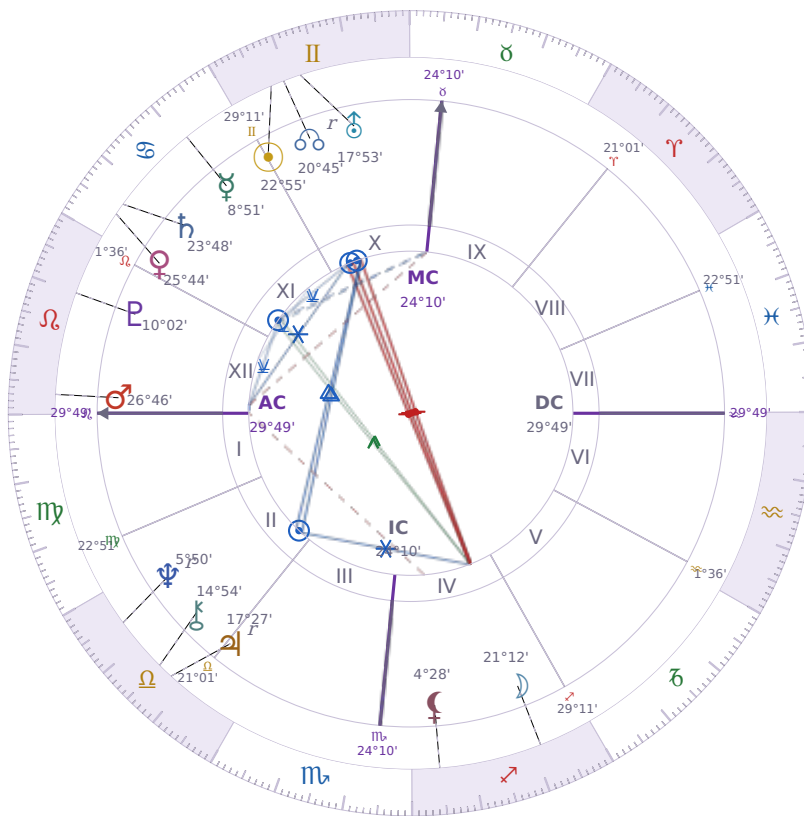

BIRTHDAY YEAR CHART

Donald John Trump

President of the United States (2017–2021; since 2025)

♊ Gemini June 14, 1946 10:54 New York City

13 June 1749 · 17:30 (22:26 UTC) · New York City

Solar ASC ♋ Cancer · MC ♈ Aries

NATAL PLANETS

☉ Sun	in	♊	Gemini	22°55'
☾ Moon	in	♐	Sagittarius	21°12'
☿ Mercury	in	♋	Cancer	8°51'
♀ Venus	in	♋	Cancer	25°44'
♂ Mars	in	♌	Leo	26°46'
♃ Jupiter	in	♎	Libra	17°27'
♄ Saturn	in	♋	Cancer	23°48'

BIRTHDAY YEAR CHART PLANETS

☉ Sun	in	♋	Cancer	29°49'
☾ Moon	in	♈	Aries	24°10'
☿ Mercury	in	♋	Cancer	8°51'
♀ Venus	in	♋	Cancer	25°44'
♂ Mars	in	♌	Leo	26°46'
♃ Jupiter	in	♎	Libra	17°27'
♄ Saturn	in	♋	Cancer	23°48'

KEY TRANSITS BY QUARTER

Q1 · Jan-Mar

Q2 · Apr-Jun

Q3 · Jul-Sep

Q4 · Oct-Dec