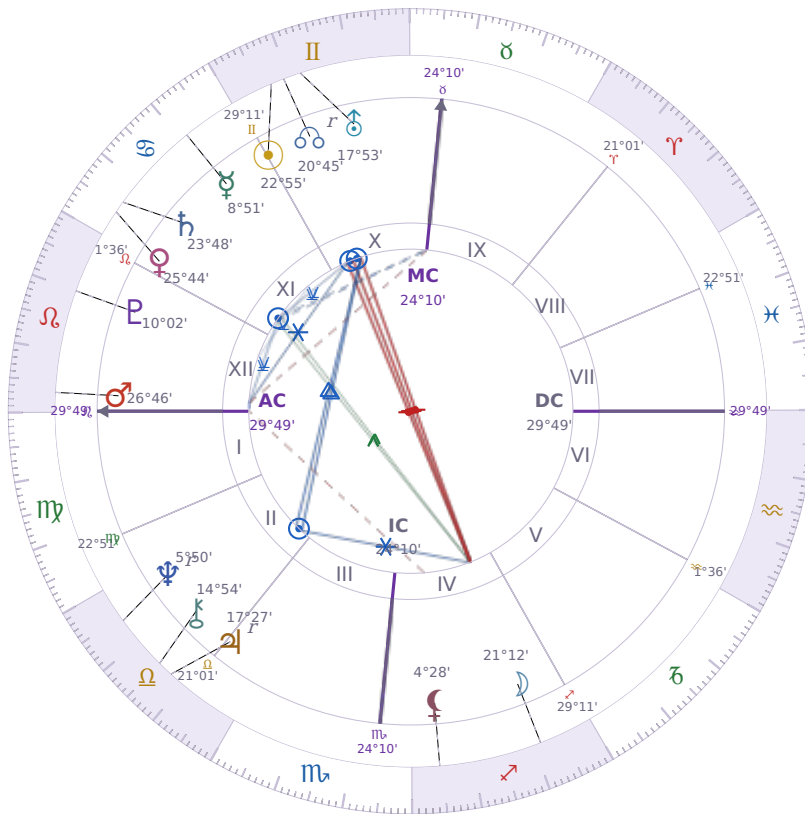

BIRTHDAY YEAR CHART

## Donald John Trump

President of the United States (2017–2021; since 2025)

♊ Gemini June 14, 1946 10:54 New York City

**13 June 1793 · 17:30 (22:26 UTC) · New York City**

Solar ASC ♋ Cancer · MC ♈ Aries

**NATAL PLANETS**

☉ Sun	in	♊	Gemini	22°55'
☾ Moon	in	♏	Sagittarius	21°12'
☿ Mercury	in	♋	Cancer	8°51'
♀ Venus	in	♋	Cancer	25°44'
♂ Mars	in	♌	Leo	26°46'
♃ Jupiter	in	♎	Libra	17°27'
♄ Saturn	in	♋	Cancer	23°48'

**BIRTHDAY YEAR CHART PLANETS**

## KEY TRANSITS BY QUARTER

**Q1 · Jan-Mar**

**Q2 · Apr-Jun**

**Q3 · Jul-Sep**

**Q4 · Oct-Dec**