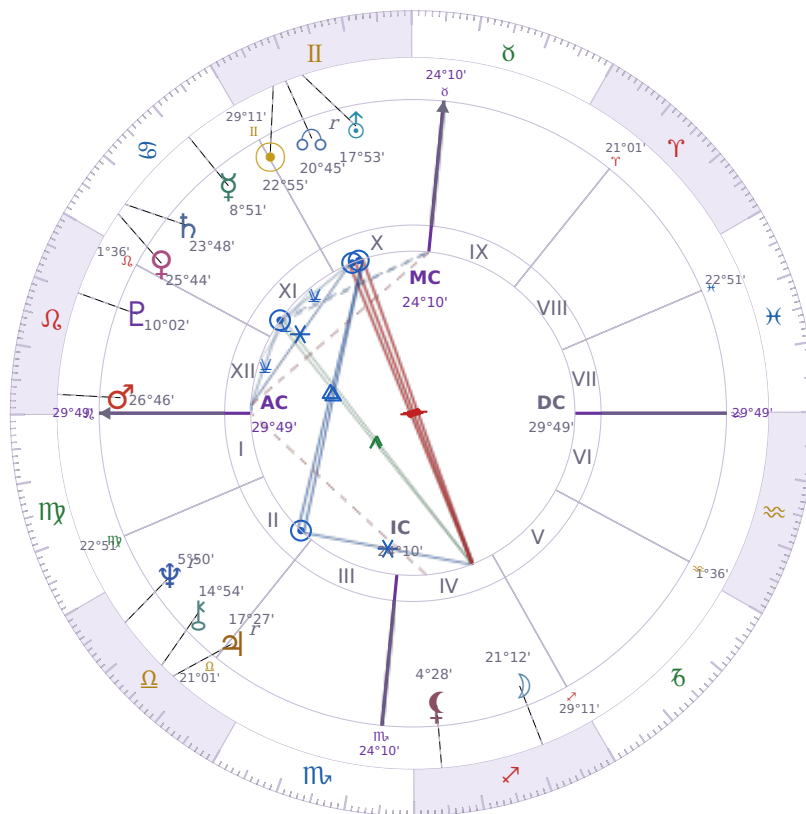

BIRTHDAY YEAR CHART

Donald John Trump

President of the United States (2017–2021; since 2025)

♊ Gemini June 14, 1946 10:54 New York City

13 June 1795 · 17:30 (22:26 UTC) · New York City

Solar ASC ♋ Cancer · MC ♈ Aries

NATAL PLANETS

☉ Sun	in	♊	Gemini	22°55'
☾ Moon	in	♏	Sagittarius	21°12'
☿ Mercury	in	♋	Cancer	8°51'
♀ Venus	in	♋	Cancer	25°44'
♂ Mars	in	♌	Leo	26°46'
♃ Jupiter	in	♎	Libra	17°27'
♄ Saturn	in	♋	Cancer	23°48'

BIRTHDAY YEAR CHART PLANETS

☉ Sun	in	♈	Aries	24°10'
☾ Moon	in	♏	Sagittarius	21°12'
☿ Mercury	in	♋	Cancer	8°51'
♀ Venus	in	♋	Cancer	25°44'
♂ Mars	in	♌	Leo	26°46'
♃ Jupiter	in	♎	Libra	17°27'
♄ Saturn	in	♋	Cancer	23°48'

KEY TRANSITS BY QUARTER

Q1 · Jan-Mar

Q2 · Apr-Jun

Q3 · Jul-Sep

Q4 · Oct-Dec