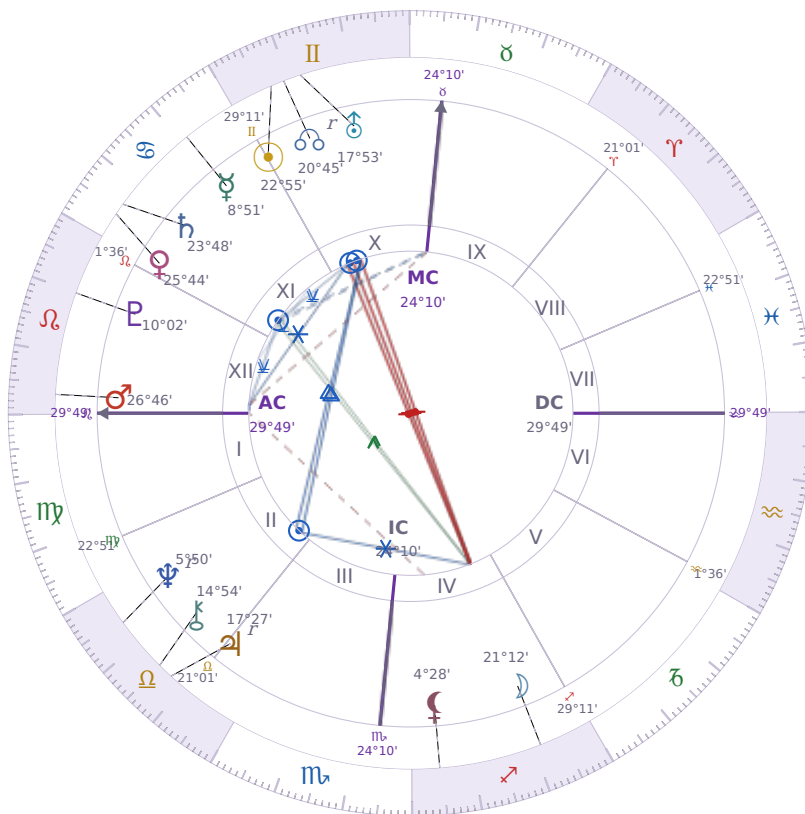

BIRTHDAY YEAR CHART

Donald John Trump

President of the United States (2017–2021; since 2025)

♊ Gemini June 14, 1946 10:54 New York City

13 June 1825 · 17:30 (22:26 UTC) · New York City

Solar ASC ♋ Cancer · MC ♈ Aries

NATAL PLANETS

☉ Sun	in	♊	Gemini	22°55'
☾ Moon	in	♏	Sagittarius	21°12'
☿ Mercury	in	♋	Cancer	8°51'
♀ Venus	in	♋	Cancer	25°44'
♂ Mars	in	♌	Leo	26°46'
♃ Jupiter	in	♎	Libra	17°27'
♄ Saturn	in	♋	Cancer	23°48'

BIRTHDAY YEAR CHART PLANETS

☉ Sun	in	♈	Aries	24°10'
☾ Moon	in	♏	Sagittarius	21°12'
☿ Mercury	in	♋	Cancer	8°51'
♀ Venus	in	♋	Cancer	25°44'
♂ Mars	in	♌	Leo	26°46'
♃ Jupiter	in	♎	Libra	17°27'
♄ Saturn	in	♋	Cancer	23°48'

KEY TRANSITS BY QUARTER

Q1 · Jan-Mar

Q2 · Apr-Jun

Q3 · Jul-Sep

Q4 · Oct-Dec