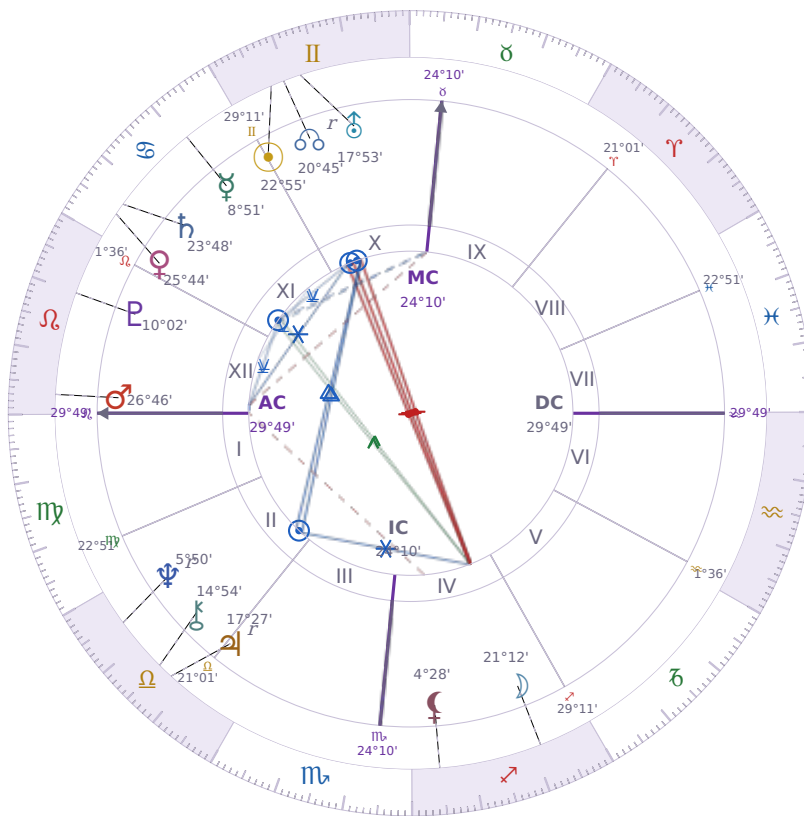

BIRTHDAY YEAR CHART

Donald John Trump

President of the United States (2017–2021; since 2025)

♊ Gemini June 14, 1946 10:54 New York City

13 June 1833 · 17:30 (22:26 UTC) · New York City

Solar ASC ♋ Cancer · MC ♈ Aries

NATAL PLANETS

| | | | | |
|-----------|----|---|-------------|--------|
| ☉ Sun | in | ♊ | Gemini | 22°55' |
| ☾ Moon | in | ♏ | Sagittarius | 21°12' |
| ☿ Mercury | in | ♋ | Cancer | 8°51' |
| ♀ Venus | in | ♋ | Cancer | 25°44' |
| ♂ Mars | in | ♌ | Leo | 26°46' |
| ♃ Jupiter | in | ♎ | Libra | 17°27' |
| ♄ Saturn | in | ♋ | Cancer | 23°48' |

BIRTHDAY YEAR CHART PLANETS

| | | | | |
|-----------|----|---|-------------|--------|
| ☉ Sun | in | ♈ | Aries | 24°10' |
| ☾ Moon | in | ♏ | Sagittarius | 21°12' |
| ☿ Mercury | in | ♋ | Cancer | 8°51' |
| ♀ Venus | in | ♋ | Cancer | 25°44' |
| ♂ Mars | in | ♌ | Leo | 26°46' |
| ♃ Jupiter | in | ♎ | Libra | 17°27' |
| ♄ Saturn | in | ♋ | Cancer | 23°48' |

KEY TRANSITS BY QUARTER

Q1 · Jan-Mar

Q2 · Apr-Jun

Q3 · Jul-Sep

Q4 · Oct-Dec