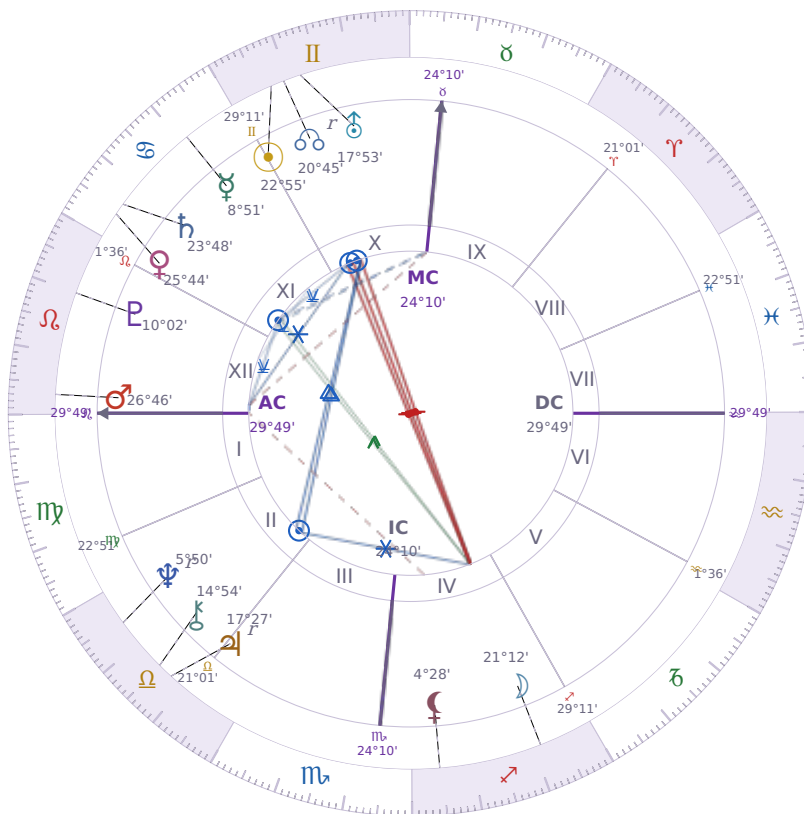

BIRTHDAY YEAR CHART

## Donald John Trump

President of the United States (2017–2021; since 2025)

♊ Gemini June 14, 1946 10:54 New York City

**13 June 1836 · 17:30 (22:26 UTC) · New York City**

Solar ASC ♋ Cancer · MC ♈ Aries

NATAL PLANETS

☉ Sun	in	♊	Gemini	22°55'
☾ Moon	in	♏	Sagittarius	21°12'
☿ Mercury	in	♋	Cancer	8°51'
♀ Venus	in	♋	Cancer	25°44'
♂ Mars	in	♌	Leo	26°46'
♃ Jupiter	in	♎	Libra	17°27'
♄ Saturn	in	♋	Cancer	23°48'

BIRTHDAY YEAR CHART PLANETS

## KEY TRANSITS BY QUARTER

**Q1 · Jan-Mar**

**Q2 · Apr-Jun**

**Q3 · Jul-Sep**

**Q4 · Oct-Dec**