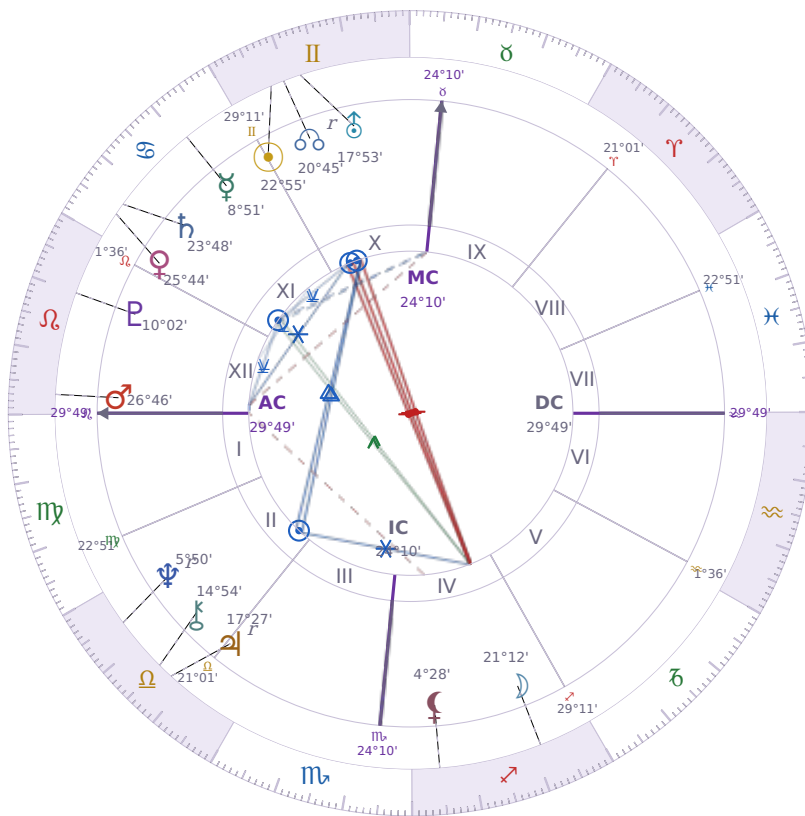

BIRTHDAY YEAR CHART

## Donald John Trump

President of the United States (2017–2021; since 2025)

♊ Gemini June 14, 1946 10:54 New York City

**13 June 1840 · 17:30 (22:26 UTC) · New York City**

Solar ASC ♋ Cancer · MC ♈ Aries

**NATAL PLANETS**

☉ Sun	in	♊	Gemini	22°55'
☾ Moon	in	♐	Sagittarius	21°12'
☿ Mercury	in	♋	Cancer	8°51'
♀ Venus	in	♋	Cancer	25°44'
♂ Mars	in	♌	Leo	26°46'
♃ Jupiter	in	♎	Libra	17°27'
♄ Saturn	in	♋	Cancer	23°48'

**BIRTHDAY YEAR CHART PLANETS**

## KEY TRANSITS BY QUARTER

**Q1 · Jan-Mar**

**Q2 · Apr-Jun**

**Q3 · Jul-Sep**

**Q4 · Oct-Dec**