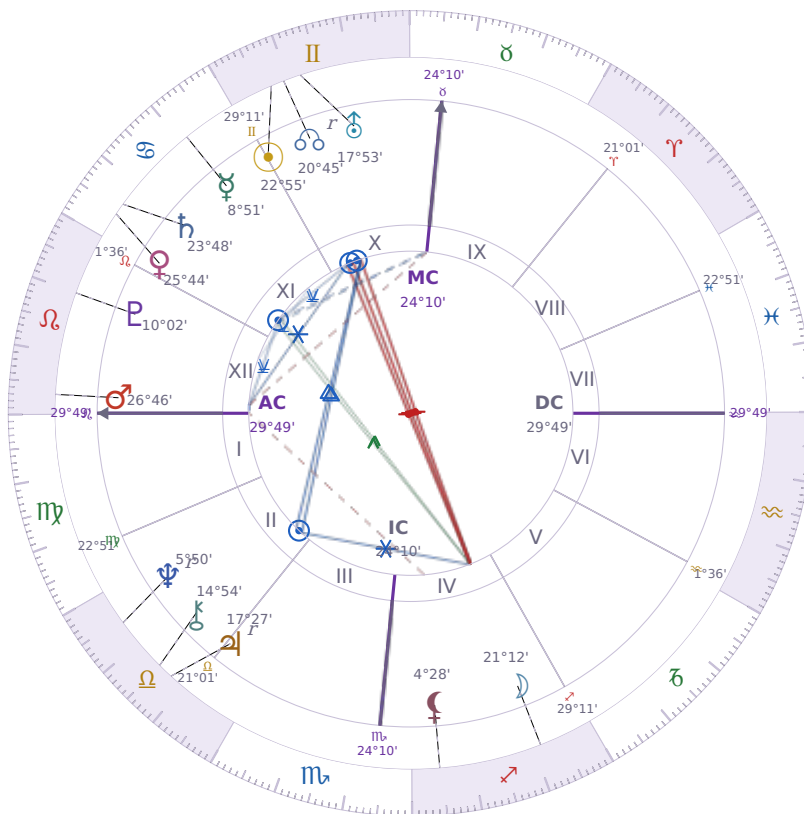

BIRTHDAY YEAR CHART

## Donald John Trump

President of the United States (2017–2021; since 2025)

♊ Gemini June 14, 1946 10:54 New York City

**13 June 1849 · 17:30 (22:26 UTC) · New York City**

Solar ASC ♋ Cancer · MC ♈ Aries

**NATAL PLANETS**

☉ Sun	in	♊	Gemini	22°55'
☾ Moon	in	♐	Sagittarius	21°12'
☿ Mercury	in	♋	Cancer	8°51'
♀ Venus	in	♋	Cancer	25°44'
♂ Mars	in	♌	Leo	26°46'
♃ Jupiter	in	♎	Libra	17°27'
♄ Saturn	in	♋	Cancer	23°48'

**BIRTHDAY YEAR CHART PLANETS**

## KEY TRANSITS BY QUARTER

Q1 · Jan-Mar

Q2 · Apr-Jun

Q3 · Jul-Sep

Q4 · Oct-Dec