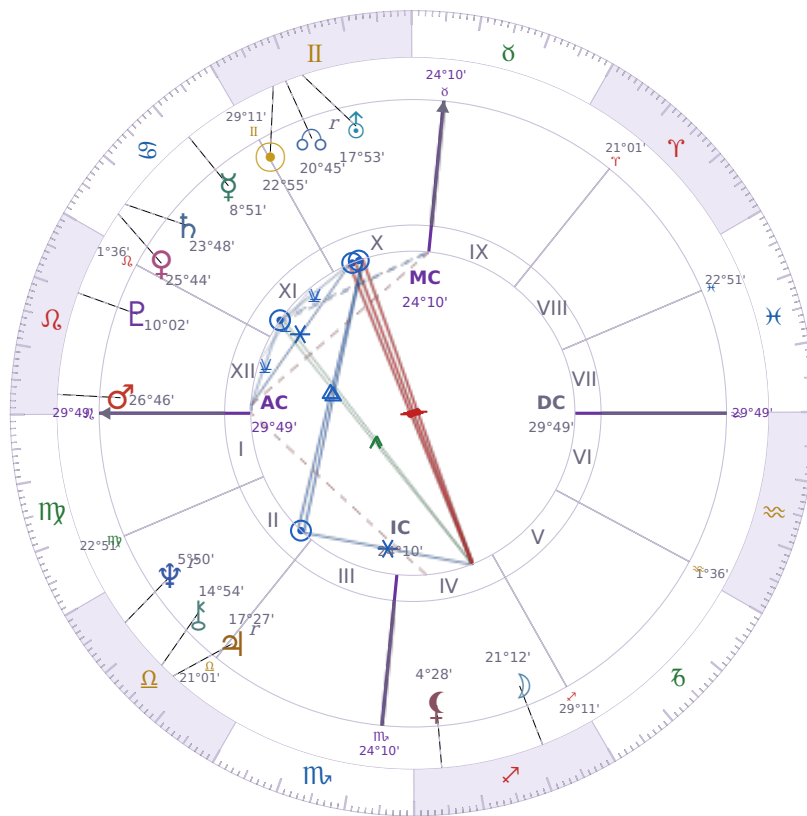

BIRTHDAY YEAR CHART

Donald John Trump

President of the United States (2017–2021; since 2025)

♊ Gemini June 14, 1946 10:54 New York City

13 June 1896 · 17:00 (22:00 UTC) · New York City

Solar ASC ♋ Cancer · MC ♈ Aries

NATAL PLANETS

☉ Sun	in	♊	Gemini	22°55'
☾ Moon	in	♏	Sagittarius	21°12'
☿ Mercury	in	♋	Cancer	8°51'
♀ Venus	in	♋	Cancer	25°44'
♂ Mars	in	♌	Leo	26°46'
♃ Jupiter	in	♎	Libra	17°27'
♄ Saturn	in	♋	Cancer	23°48'

BIRTHDAY YEAR CHART PLANETS

☉ Sun	in	♈	Aries	24°10'
☾ Moon	in	♏	Sagittarius	21°12'
☿ Mercury	in	♋	Cancer	8°51'
♀ Venus	in	♋	Cancer	25°44'
♂ Mars	in	♌	Leo	26°46'
♃ Jupiter	in	♎	Libra	17°27'
♄ Saturn	in	♋	Cancer	23°48'

KEY TRANSITS BY QUARTER

Q1 · Jan-Mar

Q2 · Apr-Jun

Q3 · Jul-Sep

Q4 · Oct-Dec