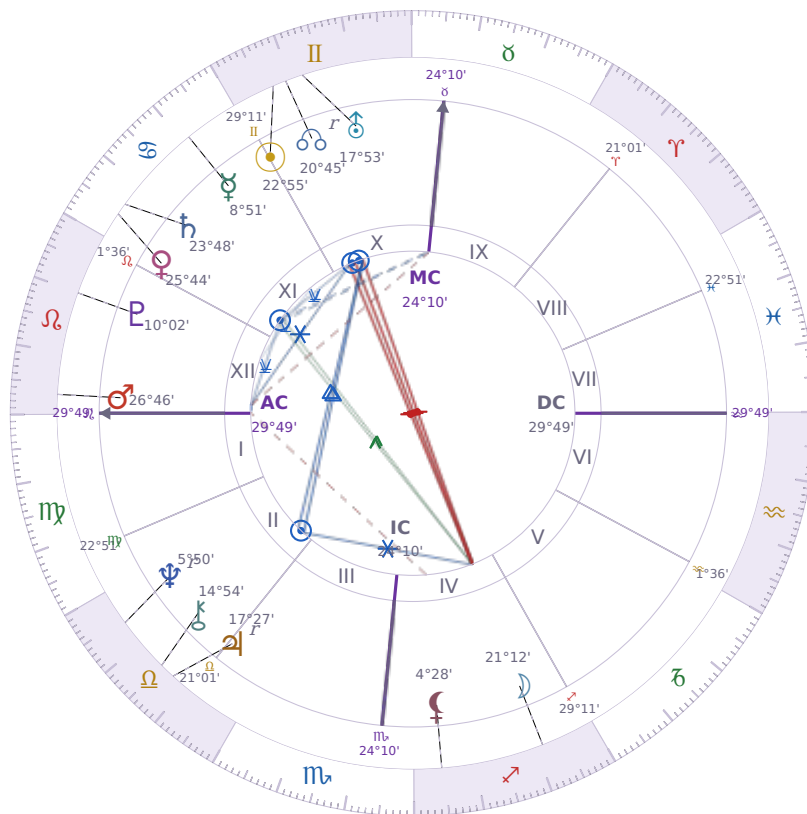

BIRTHDAY YEAR CHART

Donald John Trump

President of the United States (2017–2021; since 2025)

♊ Gemini June 14, 1946 10:54 New York City

13 June 2067 · 17:00 (21:00 UTC) · New York City

Solar ASC ♋ Cancer · MC ♈ Aries

NATAL PLANETS

☉ Sun	in	♊	Gemini	22°55'
☾ Moon	in	♏	Sagittarius	21°12'
☿ Mercury	in	♋	Cancer	8°51'
♀ Venus	in	♋	Cancer	25°44'
♂ Mars	in	♌	Leo	26°46'
♃ Jupiter	in	♎	Libra	17°27'
♄ Saturn	in	♋	Cancer	23°48'

BIRTHDAY YEAR CHART PLANETS

☉ Sun	in	♋	Cancer	26°46'
☾ Moon	in	♏	Sagittarius	21°12'
☿ Mercury	in	♋	Cancer	8°51'
♀ Venus	in	♋	Cancer	25°44'
♂ Mars	in	♌	Leo	26°46'
♃ Jupiter	in	♎	Libra	17°27'
♄ Saturn	in	♋	Cancer	23°48'

KEY TRANSITS BY QUARTER

Q1 · Jan-Mar

Q2 · Apr-Jun

Q3 · Jul-Sep

Q4 · Oct-Dec