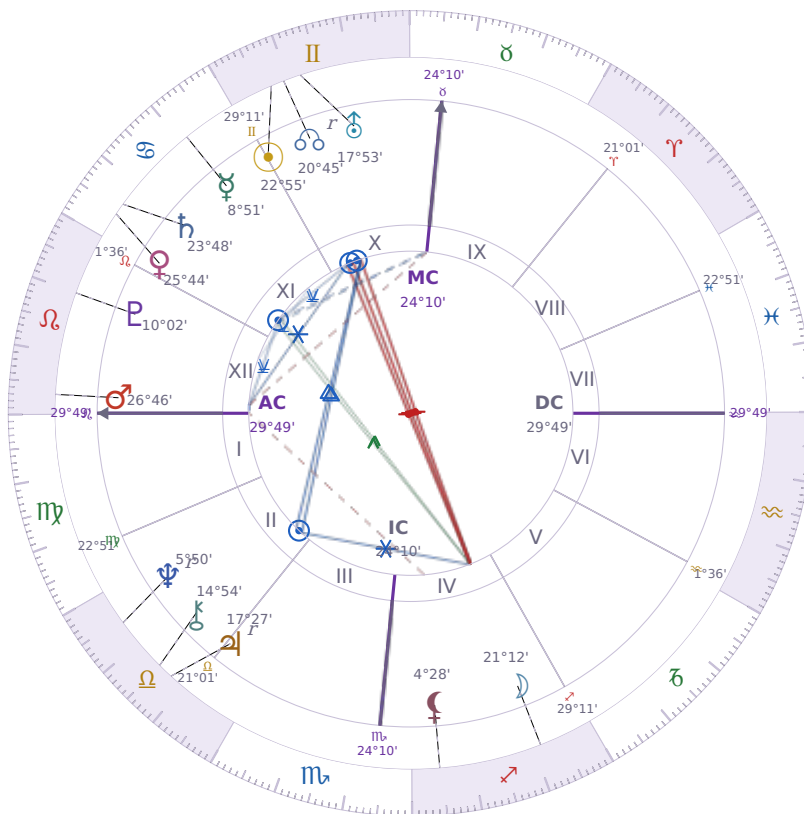

BIRTHDAY YEAR CHART

Donald John Trump

President of the United States (2017–2021; since 2025)

♊ Gemini June 14, 1946 10:54 New York City

13 June 2076 · 17:00 (21:00 UTC) · New York City

Solar ASC ♋ Cancer · MC ♈ Aries

NATAL PLANETS

☉ Sun	in	♊	Gemini	22°55'
☾ Moon	in	♏	Sagittarius	21°12'
☿ Mercury	in	♋	Cancer	8°51'
♀ Venus	in	♋	Cancer	25°44'
♂ Mars	in	♌	Leo	26°46'
♃ Jupiter	in	♎	Libra	17°27'
♄ Saturn	in	♋	Cancer	23°48'

BIRTHDAY YEAR CHART PLANETS

☉ Sun	in	♋	Cancer	26°46'
☾ Moon	in	♏	Sagittarius	21°12'
☿ Mercury	in	♋	Cancer	8°51'
♀ Venus	in	♋	Cancer	25°44'
♂ Mars	in	♌	Leo	26°46'
♃ Jupiter	in	♎	Libra	17°27'
♄ Saturn	in	♋	Cancer	23°48'

## KEY TRANSITS BY QUARTER

**Q1 · Jan-Mar**

**Q2 · Apr-Jun**

**Q3 · Jul-Sep**

**Q4 · Oct-Dec**