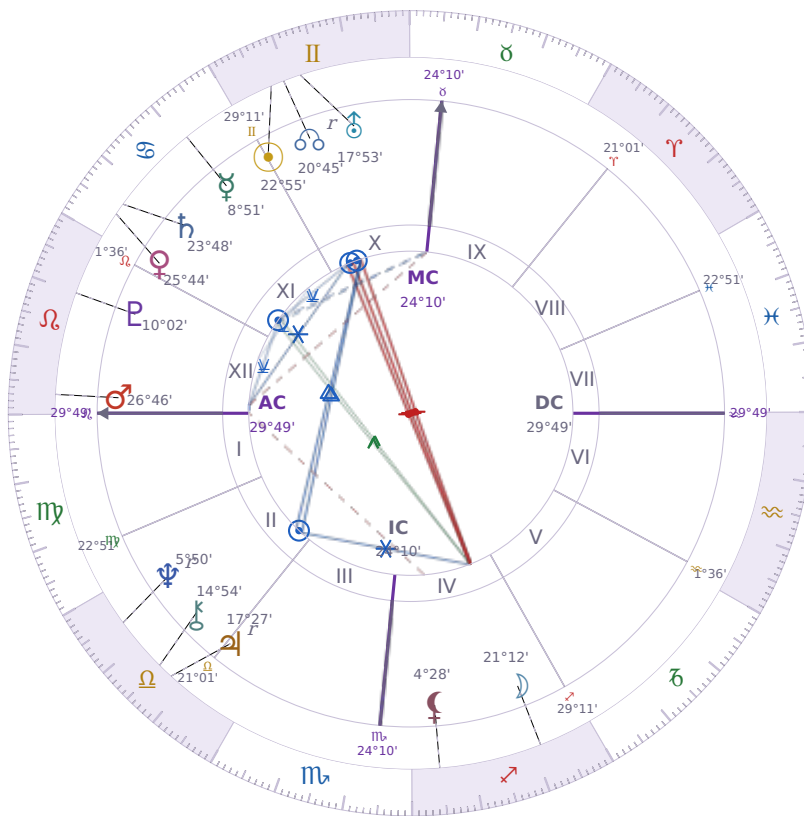

BIRTHDAY YEAR CHART

Donald John Trump

President of the United States (2017–2021; since 2025)

♊ Gemini June 14, 1946 10:54 New York City

13 June 2097 · 17:00 (21:00 UTC) · New York City

Solar ASC ♋ Cancer · MC ♈ Aries

NATAL PLANETS

☉ Sun	in	♊	Gemini	22°55'
☾ Moon	in	♏	Sagittarius	21°12'
☿ Mercury	in	♋	Cancer	8°51'
♀ Venus	in	♋	Cancer	25°44'
♂ Mars	in	♌	Leo	26°46'
♃ Jupiter	in	♎	Libra	17°27'
♄ Saturn	in	♋	Cancer	23°48'

BIRTHDAY YEAR CHART PLANETS

☉ Sun	in	♋	Cancer	24°10'
☾ Moon	in	♏	Sagittarius	21°12'
☿ Mercury	in	♋	Cancer	8°51'
♀ Venus	in	♋	Cancer	25°44'
♂ Mars	in	♌	Leo	26°46'
♃ Jupiter	in	♎	Libra	17°27'
♄ Saturn	in	♋	Cancer	23°48'

KEY TRANSITS BY QUARTER

Q1 · Jan-Mar

Q2 · Apr-Jun

Q3 · Jul-Sep

Q4 · Oct-Dec