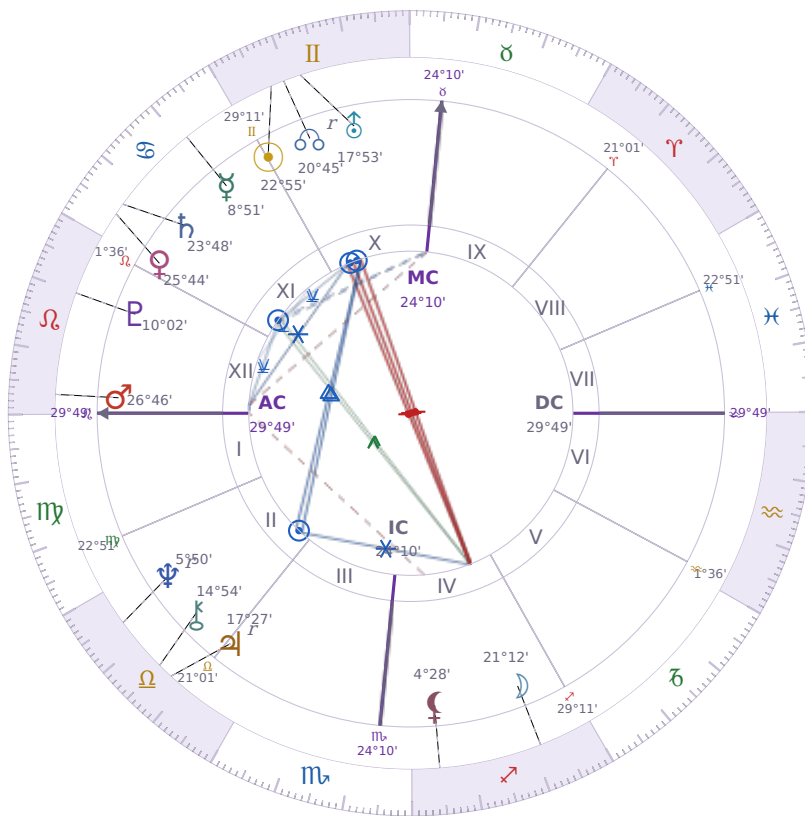

BIRTHDAY YEAR CHART

Donald John Trump

President of the United States (2017–2021; since 2025)

♊ Gemini June 14, 1946 10:54 New York City

13 June 2129 · 17:00 (21:00 UTC) · New York City

Solar ASC ♋ Cancer · MC ♈ Aries

NATAL PLANETS

☉ Sun	in	♊	Gemini	22°55'
☾ Moon	in	♏	Sagittarius	21°12'
☿ Mercury	in	♋	Cancer	8°51'
♀ Venus	in	♋	Cancer	25°44'
♂ Mars	in	♌	Leo	26°46'
♃ Jupiter	in	♎	Libra	17°27'
♄ Saturn	in	♋	Cancer	23°48'

BIRTHDAY YEAR CHART PLANETS

☉ Sun	in	♋	Cancer	24°10'
☾ Moon	in	♏	Sagittarius	21°12'
☿ Mercury	in	♋	Cancer	8°51'
♀ Venus	in	♋	Cancer	25°44'
♂ Mars	in	♌	Leo	26°46'
♃ Jupiter	in	♎	Libra	17°27'
♄ Saturn	in	♋	Cancer	23°48'

KEY TRANSITS BY QUARTER

Q1 · Jan-Mar

Q2 · Apr-Jun

Q3 · Jul-Sep

Q4 · Oct-Dec