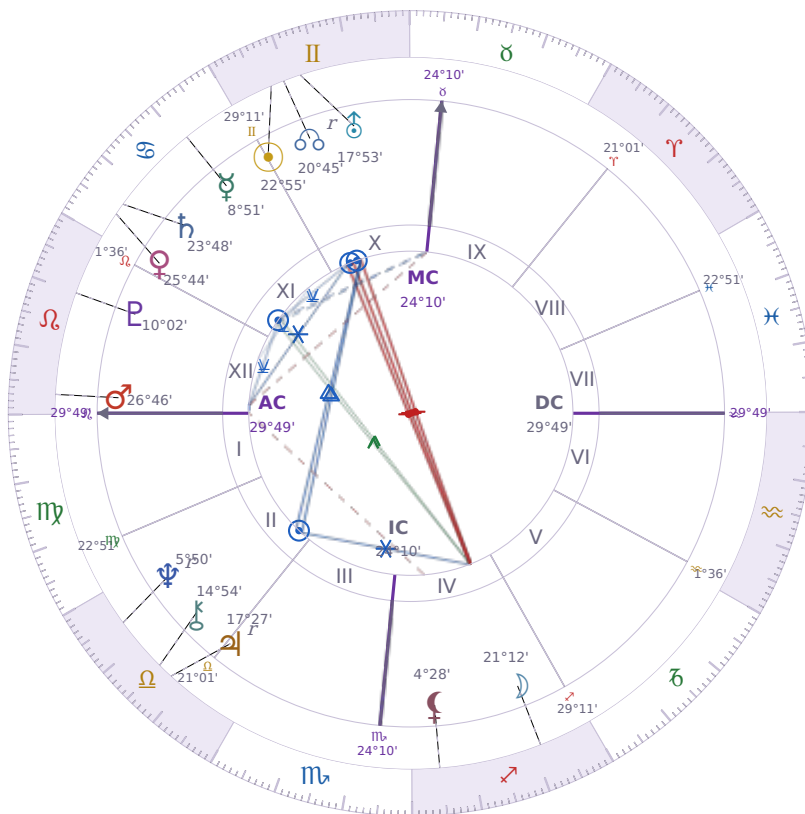

BIRTHDAY YEAR CHART

Donald John Trump

President of the United States (2017–2021; since 2025)

♊ Gemini June 14, 1946 10:54 New York City

13 June 2175 · 17:00 (21:00 UTC) · New York City

Solar ASC ♋ Cancer · MC ♈ Aries

NATAL PLANETS

☉ Sun	in	♊	Gemini	22°55'
☾ Moon	in	♐	Sagittarius	21°12'
☿ Mercury	in	♋	Cancer	8°51'
♀ Venus	in	♋	Cancer	25°44'
♂ Mars	in	♌	Leo	26°46'
♃ Jupiter	in	♎	Libra	17°27'
♄ Saturn	in	♋	Cancer	23°48'

BIRTHDAY YEAR CHART PLANETS

☉ Sun	in	♈	Aries	24°10'
☾ Moon	in	♏	Scorpio	21°12'
☿ Mercury	in	♋	Cancer	8°51'
♀ Venus	in	♋	Cancer	25°44'
♂ Mars	in	♌	Leo	26°46'
♃ Jupiter	in	♎	Libra	17°27'
♄ Saturn	in	♋	Cancer	23°48'

KEY TRANSITS BY QUARTER

Q1 · Jan-Mar

Q2 · Apr-Jun

Q3 · Jul-Sep

Q4 · Oct-Dec