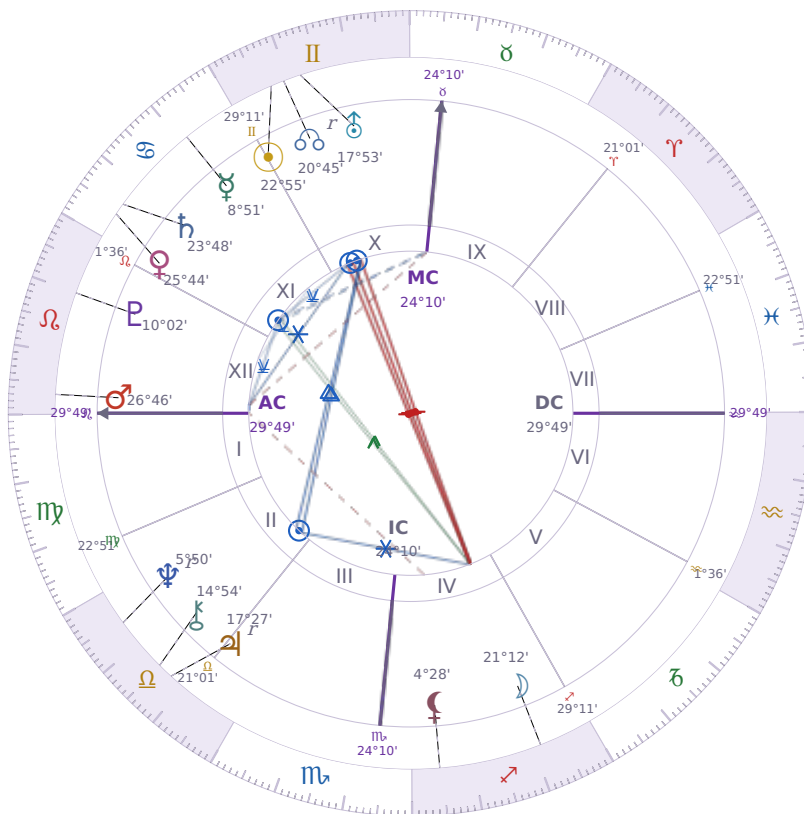

BIRTHDAY YEAR CHART

## Donald John Trump

President of the United States (2017–2021; since 2025)

♊ Gemini June 14, 1946 10:54 New York City

**13 June 2196 · 17:00 (21:00 UTC) · New York City**

Solar ASC ♋ Cancer · MC ♈ Aries

**NATAL PLANETS**

☉ Sun	in	♊	Gemini	22°55'
☾ Moon	in	♏	Sagittarius	21°12'
☿ Mercury	in	♋	Cancer	8°51'
♀ Venus	in	♋	Cancer	25°44'
♂ Mars	in	♌	Leo	26°46'
♃ Jupiter	in	♎	Libra	17°27'
♄ Saturn	in	♋	Cancer	23°48'

**BIRTHDAY YEAR CHART PLANETS**

## KEY TRANSITS BY QUARTER

Q1 · Jan-Mar

Q2 · Apr-Jun

Q3 · Jul-Sep

Q4 · Oct-Dec