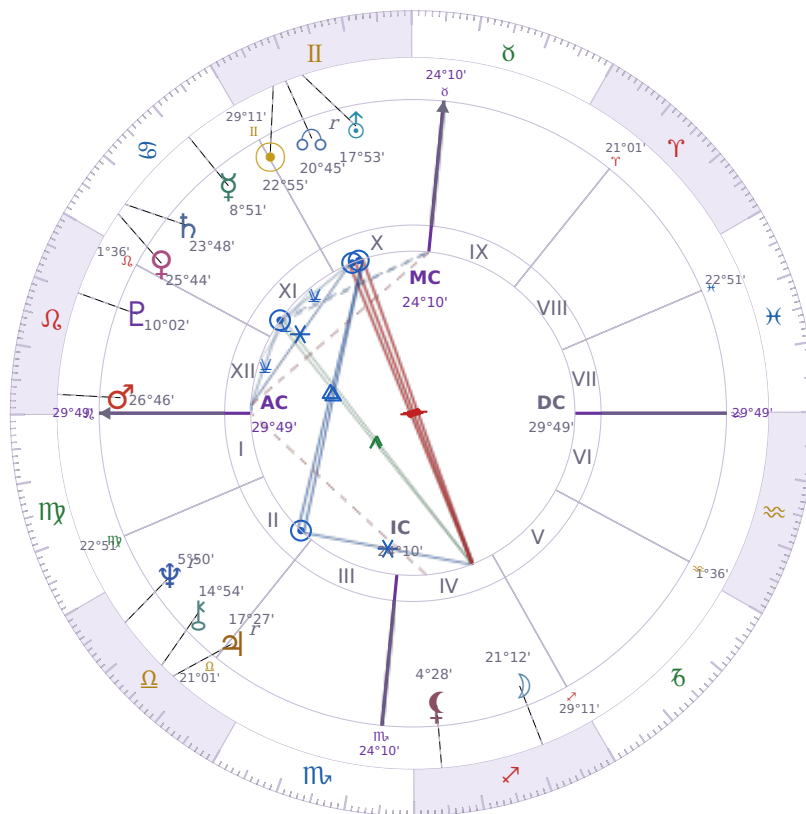

BIRTHDAY YEAR CHART

Donald John Trump

President of the United States (2017–2021; since 2025)

♊ Gemini June 14, 1946 10:54 New York City

13 June 2217 · 17:00 (21:00 UTC) · New York City

Solar ASC ♋ Cancer · MC ♈ Aries

NATAL PLANETS

| | | | | |
|-----------|----|---|-------------|--------|
| ☉ Sun | in | ♊ | Gemini | 22°55' |
| ☾ Moon | in | ♏ | Sagittarius | 21°12' |
| ☿ Mercury | in | ♋ | Cancer | 8°51' |
| ♀ Venus | in | ♋ | Cancer | 25°44' |
| ♂ Mars | in | ♌ | Leo | 26°46' |
| ♃ Jupiter | in | ♎ | Libra | 17°27' |
| ♄ Saturn | in | ♋ | Cancer | 23°48' |

BIRTHDAY YEAR CHART PLANETS

| | | | | |
|-----------|----|---|-------------|--------|
| ☉ Sun | in | ♈ | Aries | 24°10' |
| ☾ Moon | in | ♏ | Sagittarius | 21°12' |
| ☿ Mercury | in | ♋ | Cancer | 8°51' |
| ♀ Venus | in | ♋ | Cancer | 25°44' |
| ♂ Mars | in | ♌ | Leo | 26°46' |
| ♃ Jupiter | in | ♎ | Libra | 17°27' |
| ♄ Saturn | in | ♋ | Cancer | 23°48' |

KEY TRANSITS BY QUARTER

Q1 · Jan-Mar

Q2 · Apr-Jun

Q3 · Jul-Sep

Q4 · Oct-Dec