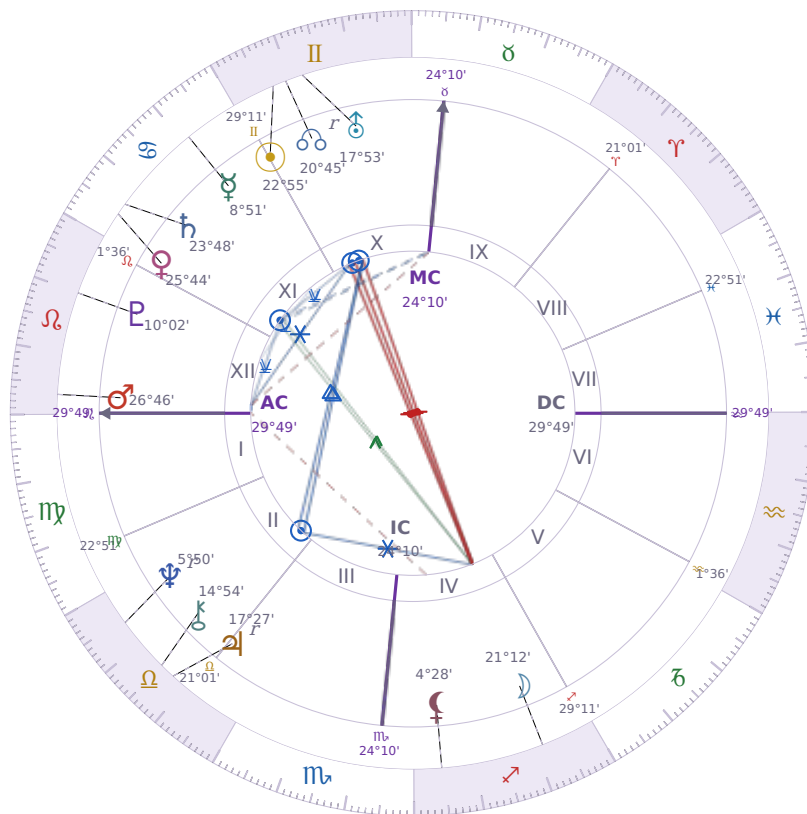

BIRTHDAY YEAR CHART

Donald John Trump

President of the United States (2017–2021; since 2025)

♊ Gemini June 14, 1946 10:54 New York City

13 June 2293 · 17:00 (21:00 UTC) · New York City

Solar ASC ♋ Cancer · MC ♈ Aries

NATAL PLANETS

☉ Sun	in	♊	Gemini	22°55'
☾ Moon	in	♏	Sagittarius	21°12'
☿ Mercury	in	♋	Cancer	8°51'
♀ Venus	in	♋	Cancer	25°44'
♂ Mars	in	♌	Leo	26°46'
♃ Jupiter	in	♎	Libra	17°27'
♄ Saturn	in	♋	Cancer	23°48'

BIRTHDAY YEAR CHART PLANETS

☉ Sun	in	♈	Aries	24°10'
☾ Moon	in	♏	Sagittarius	21°12'
☿ Mercury	in	♋	Cancer	8°51'
♀ Venus	in	♋	Cancer	25°44'
♂ Mars	in	♌	Leo	26°46'
♃ Jupiter	in	♎	Libra	17°27'
♄ Saturn	in	♋	Cancer	23°48'

KEY TRANSITS BY QUARTER

Q1 · Jan-Mar

Q2 · Apr-Jun

Q3 · Jul-Sep

Q4 · Oct-Dec