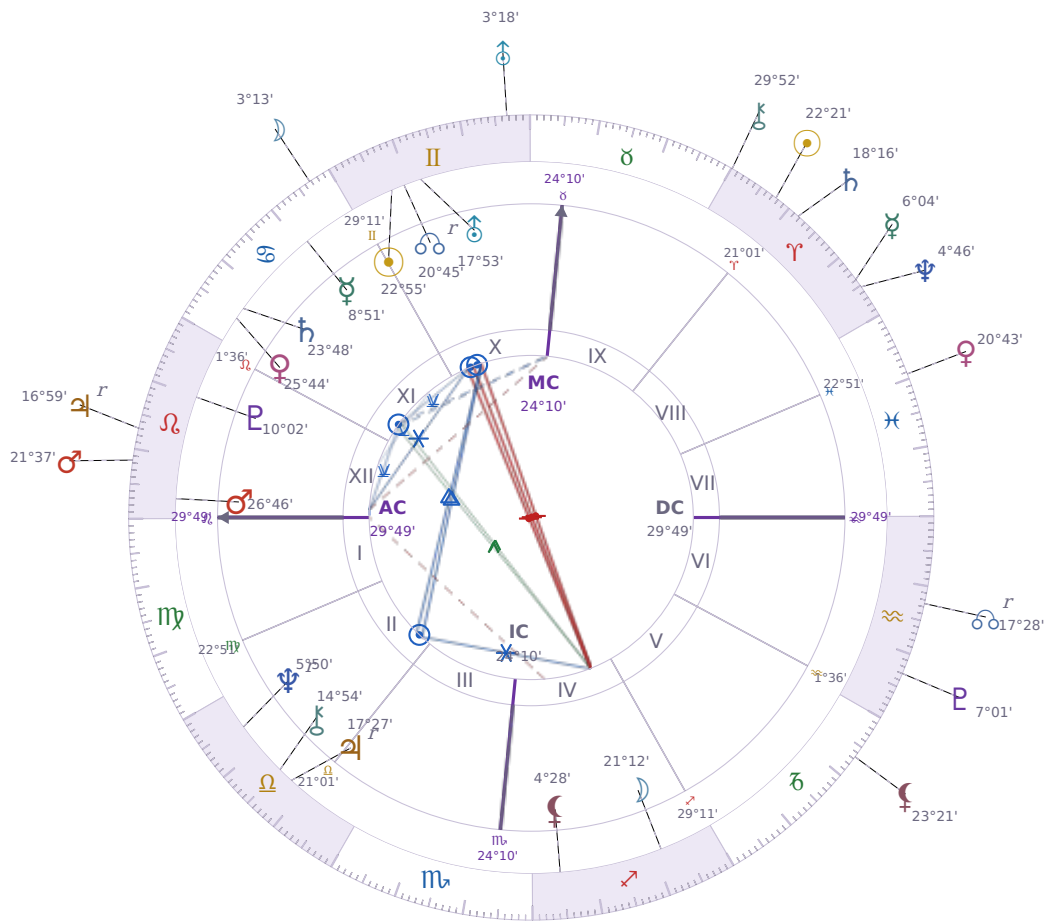

WEEKLY HOROSCOPE

Donald John Trump

President of the United States (2017–2021; since 2025)

♊ Gemini June 14, 1946 10:54 New York City

12 April - 18 April 2027

TRANSITS · WEEK OF MON, 12 APR

☉ Sun	in ♈ Aries	22°21'47"
☾ Moon	in ♋ Cancer	3°13'06"
☿ Mercury	in ♈ Aries	6°04'32"
♀ Venus	in ♋ Pisces	20°43'07"
♂ Mars	in ♌ Leo	21°37'29"
♃ Jupiter	in ♌ Leo Rx	16°59'46"
♄ Saturn	in ♈ Aries	18°16'14"

♅ Uranus	in ♊ Gemini	3°18'28"
♆ Neptune	in ♈ Aries	4°46'42"
♇ Pluto	in ♒ Aquarius	7°01'19"
♁ Chiron	in ♈ Aries	29°52'16"
♁ NNode	in ♒ Aquarius Rx	17°28'09"
♁ Lilith	in ♐ Capricorn	23°21'19"

NATAL PLANETS