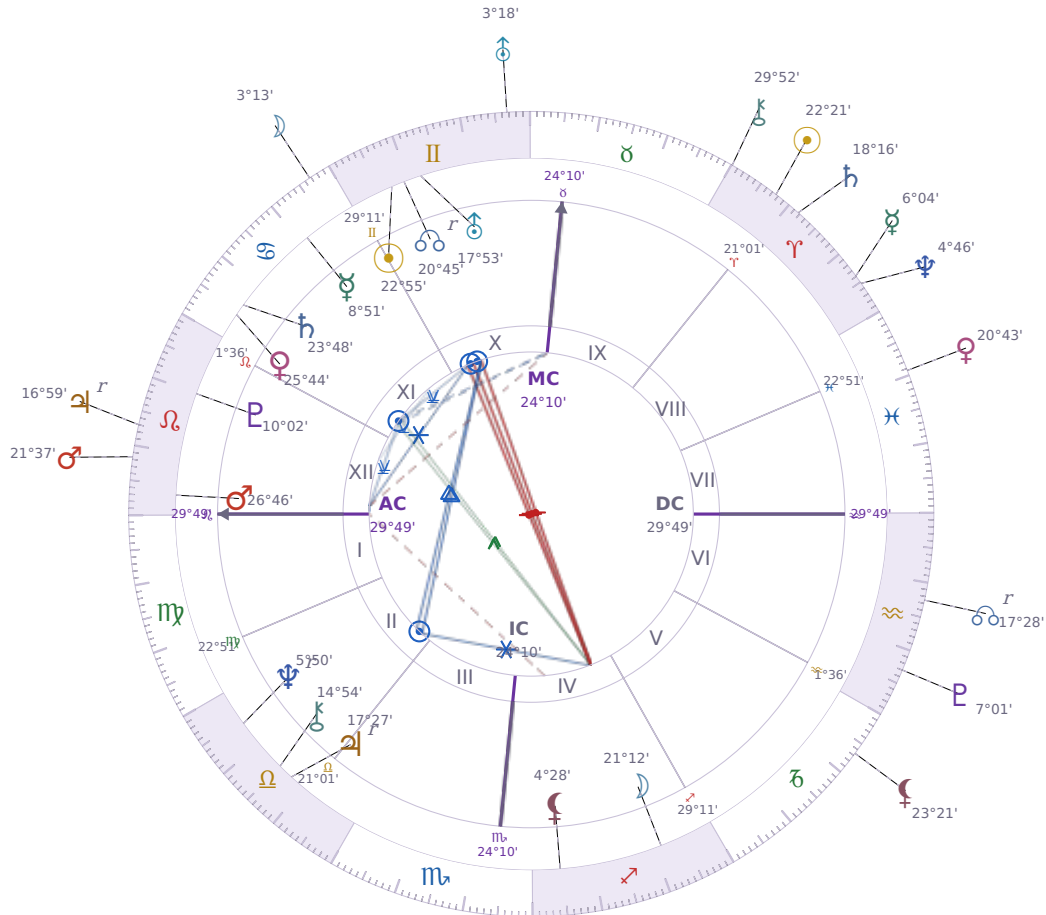

WEEKLY HOROSCOPE

Donald John Trump

President of the United States (2017–2021; since 2025)

♊ Gemini June 14, 1946 10:54 New York City

12 April - 18 April 2027

TRANSITS · WEEK OF MON, 12 APR

☉ Sun	in ♈ Aries	22°21'47"
☾ Moon	in ♋ Cancer	3°13'06"
☿ Mercury	in ♈ Aries	6°04'32"
♀ Venus	in ♋ Pisces	20°43'07"
♂ Mars	in ♌ Leo	21°37'29"
♃ Jupiter	in ♌ Leo Rx	16°59'46"
♄ Saturn	in ♈ Aries	18°16'14"
♅ Uranus	in ♊ Gemini	3°18'28"
♆ Neptune	in ♈ Aries	4°46'42"
♇ Pluto	in ♒ Aquarius	7°01'19"
♁ Chiron	in ♈ Aries	29°52'16"
♊ NNode	in ♒ Aquarius Rx	17°28'09"
♋ Lilith	in ♐ Capricorn	23°21'19"

NATAL PLANETS

☉ Sun	in ♊ Gemini	22°55'42"	X
☾ Moon	in ♐ Sagittarius	21°12'12"	IV
☿ Mercury	in ♋ Cancer	8°51'34"	XI
♀ Venus	in ♋ Cancer	25°44'17"	XI
♂ Mars	in ♌ Leo	26°46'33"	XII
♃ Jupiter	in ♎ Libra	17°27'07"	II Rx
♄ Saturn	in ♋ Cancer	23°48'56"	XI
♅ Uranus	in ♊ Gemini	17°53'35"	X
♆ Neptune	in ♎ Libra	5°50'31"	II Rx
♇ Pluto	in ♌ Leo	10°02'32"	XII
♁ Chiron	in ♎ Libra	14°54'44"	II
♁ North Node	in ♊ Gemini	20°45'24"	X Rx
♁ Lilith	in ♐ Sagittarius	4°28'48"	IV