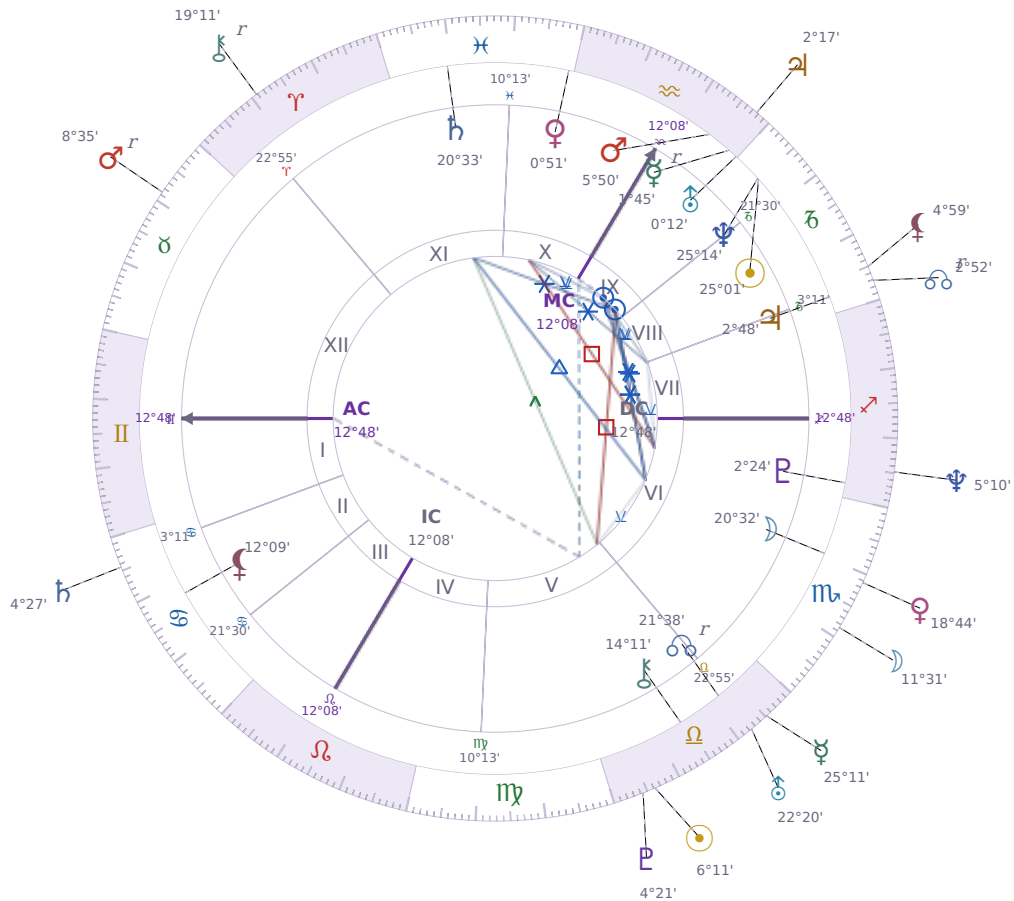

DAILY HOROSCOPE

Dove Celeste Cameron

American actress and singer (born 1996)

♏ Capricorn January 15, 1996 13:30 Bainbridge Island

Saturday, 29 September 1973

TRANSITS FOR TODAY

☉ Sun	in ♎ Libra	6°11'55"
☾ Moon	in ♏ Scorpio	11°31'52"
☿ Mercury	in ♎ Libra	25°11'34"
♀ Venus	in ♏ Scorpio	18°44'45"
♂ Mars	in ♉ Taurus Rx	8°35'31"
♃ Jupiter	in ♒ Aquarius	2°17'27"
♄ Saturn	in ♋ Cancer	4°27'51"

♅ Uranus	in ♎ Libra	22°20'41"
♆ Neptune	in ♐ Sagittarius	5°10'44"
♇ Pluto	in ♎ Libra	4°21'36"
♁ Chiron	in ♈ Aries Rx	19°11'06"
♁ NNode	in ♐ Capricorn Rx	2°52'33"
♁ Lilith	in ♐ Capricorn	4°59'20"

NATAL PLANETS

KEY DATE

♃ Jupiter stations Direct

Jupiter turning **direct again** means opportunities and decisions that felt stuck or unclear over the past months can finally move ahead with real momentum. What becomes **clearer now** is whether plans, applications, or deals are actually going to work — delays lift and you get actual answers instead of waiting. **Growth starts moving** in the areas where *Jupiter* sits in your chart, so watch for openings in money, work, relationships, or learning that were on pause during the retrograde.