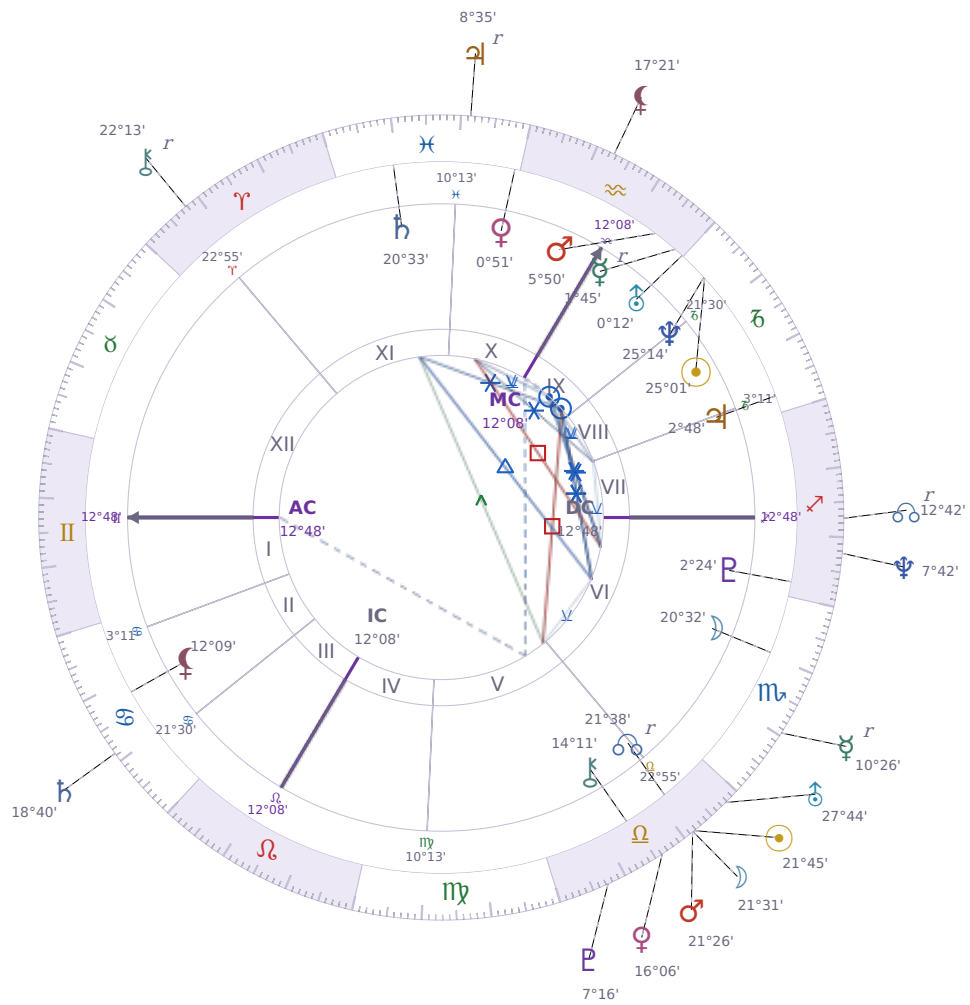

DAILY HOROSCOPE

Dove Celeste Cameron

American actress and singer (born 1996)

♏ Capricorn January 15, 1996 13:30 Bainbridge Island

Tuesday, 15 October 1974

TRANSITS FOR TODAY

☉ Sun	in ♎ Libra	21°45'08"
☾ Moon	in ♎ Libra	21°31'28"
☿ Mercury	in ♏ Scorpio Rx	10°26'59"
♀ Venus	in ♎ Libra	16°06'36"
♂ Mars	in ♎ Libra	21°26'18"
♃ Jupiter	in ♓ Pisces Rx	8°35'40"
♄ Saturn	in ♋ Cancer	18°40'00"

♅ Uranus	in ♎ Libra	27°44'10"
♆ Neptune	in ♐ Sagittarius	7°42'12"
♇ Pluto	in ♎ Libra	7°16'44"
♁ Chiron	in ♈ Aries Rx	22°13'14"
♊ NNode	in ♐ Sagittarius Rx	12°42'01"
♁ Lilith	in ♒ Aquarius	17°21'09"

NATAL PLANETS

☉ Sun	in ♑ Capricorn	25°01'06"	IX
☾ Moon	in ♏ Scorpio	20°32'16"	VI
☿ Mercury	in ♒ Aquarius	1°45'55"	IX Rx
♀ Venus	in ♓ Pisces	0°51'48"	X
♂ Mars	in ♒ Aquarius	5°50'13"	IX
♃ Jupiter	in ♑ Capricorn	2°48'41"	VII
♄ Saturn	in ♓ Pisces	20°33'02"	XI
♅ Uranus	in ♒ Aquarius	0°12'38"	IX
♆ Neptune	in ♑ Capricorn	25°14'20"	IX
♇ Pluto	in ♐ Sagittarius	2°24'09"	VI
♁ Chiron	in ♎ Libra	14°11'21"	V
♊ North Node	in ♎ Libra	21°38'59"	V Rx
♁ Lilith	in ♋ Cancer	12°09'40"	II