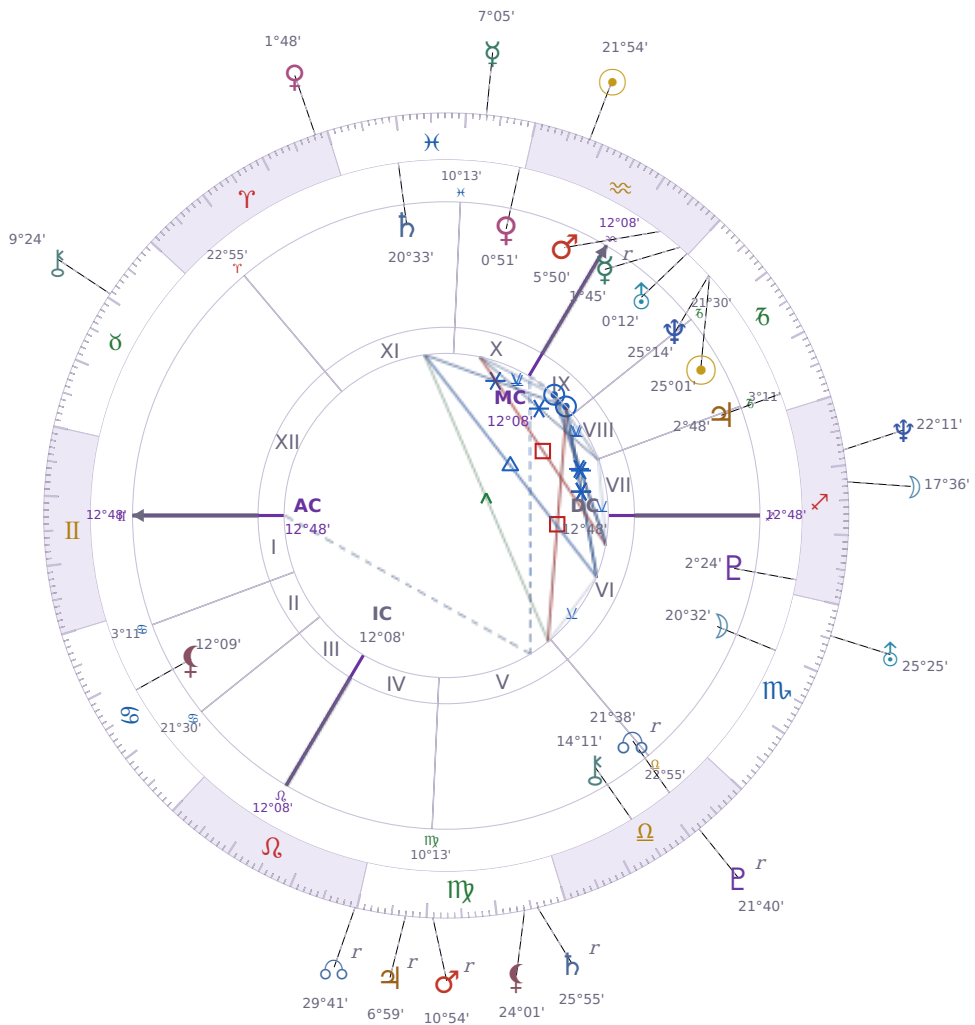

DAILY HOROSCOPE

Dove Celeste Cameron

American actress and singer (born 1996)

♏ Capricorn January 15, 1996 13:30 Bainbridge Island

Monday, 11 February 1980

TRANSITS FOR TODAY

☉ Sun	in ♒ Aquarius	21°54'53"
☾ Moon	in ♐ Sagittarius	17°36'01"
☿ Mercury	in ♓ Pisces	7°05'07"
♀ Venus	in ♈ Aries	1°48'02"
♂ Mars	in ♍ Virgo Rx	10°54'13"
♃ Jupiter	in ♍ Virgo Rx	6°59'44"
♄ Saturn	in ♍ Virgo Rx	25°55'28"

♅ Uranus	in	♏ Scorpio	25°25'33"
♆ Neptune	in	♐ Sagittarius	22°11'09"
♇ Pluto	in	♎ Libra Rx	21°40'59"
♁ Chiron	in	♉ Taurus	9°24'01"
♊ NNode	in	♌ Leo Rx	29°41'55"
♁ Lilith	in	♍ Virgo	24°01'43"

NATAL PLANETS

☉ Sun	in	♑ Capricorn	25°01'06"	IX
☾ Moon	in	♏ Scorpio	20°32'16"	VI
☿ Mercury	in	♒ Aquarius	1°45'55"	IX Rx
♀ Venus	in	♓ Pisces	0°51'48"	X
♂ Mars	in	♒ Aquarius	5°50'13"	IX
♃ Jupiter	in	♑ Capricorn	2°48'41"	VII
♄ Saturn	in	♓ Pisces	20°33'02"	XI
♅ Uranus	in	♒ Aquarius	0°12'38"	IX
♆ Neptune	in	♑ Capricorn	25°14'20"	IX
♇ Pluto	in	♐ Sagittarius	2°24'09"	VI
♁ Chiron	in	♎ Libra	14°11'21"	V
♊ North Node	in	♎ Libra	21°38'59"	V Rx
♁ Lilith	in	♋ Cancer	12°09'40"	II