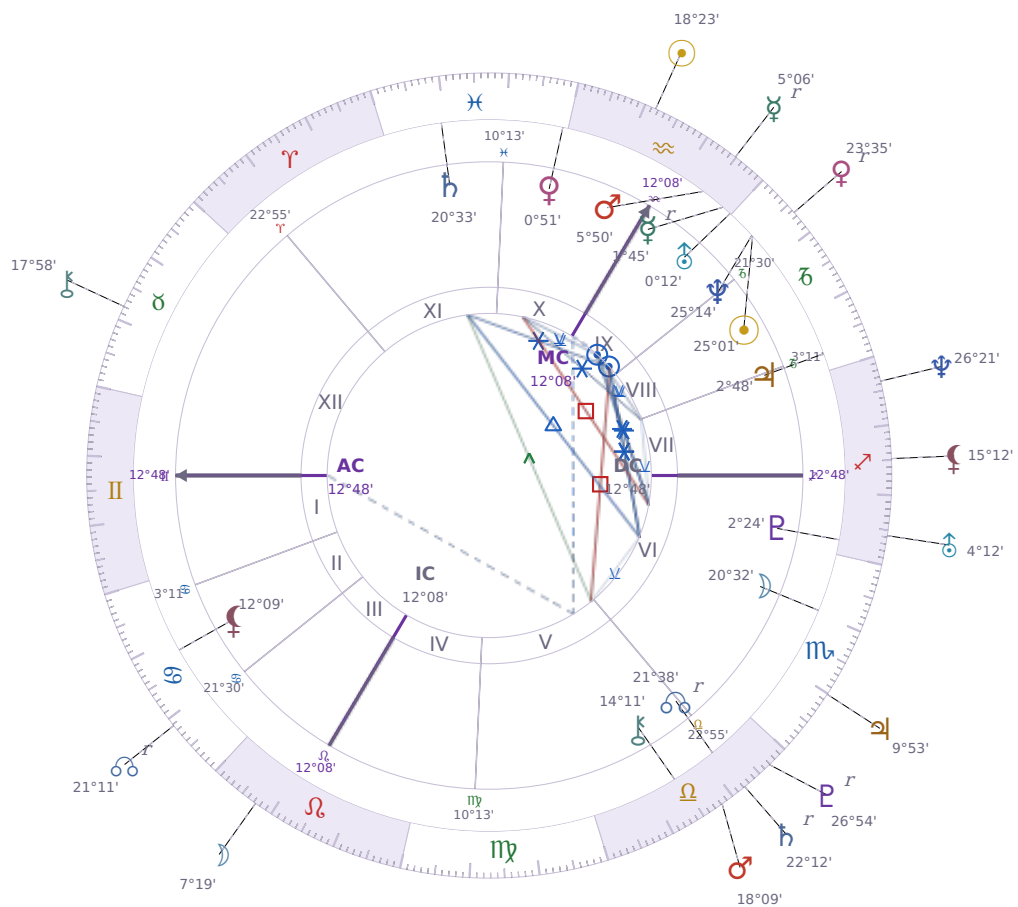

DAILY HOROSCOPE

Dove Celeste Cameron

American actress and singer (born 1996)

♑ Capricorn January 15, 1996 13:30 Bainbridge Island

Sunday, 7 February 1982

TRANSITS FOR TODAY

☉ Sun	in ♒ Aquarius	18°23'15"
☾ Moon	in ♌ Leo	7°19'20"
☿ Mercury	in ♒ Aquarius Rx	5°06'26"
♀ Venus	in ♑ Capricorn Rx	23°35'35"
♂ Mars	in ♎ Libra	18°09'12"
♃ Jupiter	in ♏ Scorpio	9°53'29"
♄ Saturn	in ♎ Libra Rx	22°12'01"

♅ Uranus	in	♏ Sagittarius	4°12'49"
♆ Neptune	in	♏ Sagittarius	26°21'40"
♇ Pluto	in	♎ Libra Rx	26°54'25"
♁ Chiron	in	♉ Taurus	17°58'05"
♋ NNode	in	♋ Cancer Rx	21°11'58"
♁ Lilith	in	♏ Sagittarius	15°12'51"

## NATAL PLANETS

☉ Sun	in	♑ Capricorn	25°01'06"	IX
☾ Moon	in	♏ Scorpio	20°32'16"	VI
☿ Mercury	in	♒ Aquarius	1°45'55"	IX Rx
♀ Venus	in	♓ Pisces	0°51'48"	X
♂ Mars	in	♒ Aquarius	5°50'13"	IX
♃ Jupiter	in	♑ Capricorn	2°48'41"	VII
♄ Saturn	in	♓ Pisces	20°33'02"	XI
♅ Uranus	in	♒ Aquarius	0°12'38"	IX
♆ Neptune	in	♑ Capricorn	25°14'20"	IX
♇ Pluto	in	♏ Sagittarius	2°24'09"	VI
♁ Chiron	in	♎ Libra	14°11'21"	V
♋ North Node	in	♎ Libra	21°38'59"	V Rx
♁ Lilith	in	♋ Cancer	12°09'40"	II