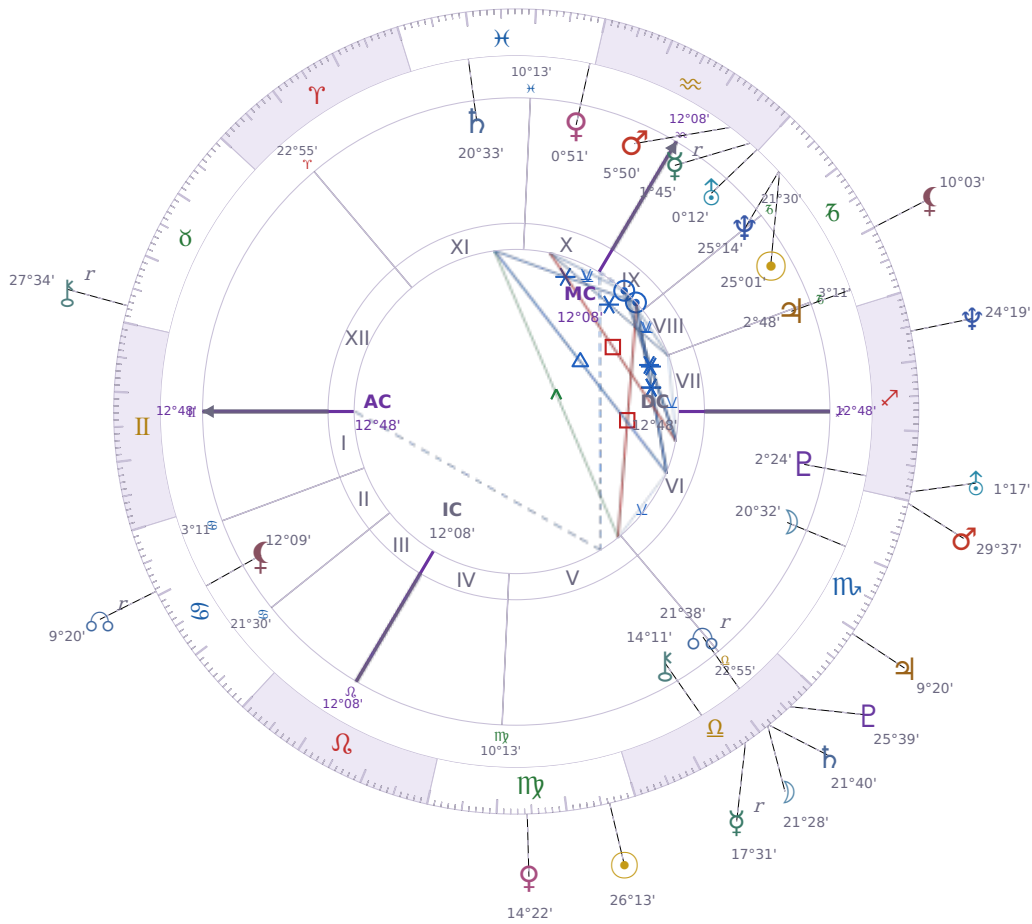

DAILY HOROSCOPE

Dove Celeste Cameron

American actress and singer (born 1996)

♏ Capricorn January 15, 1996 13:30 Bainbridge Island

Sunday, 19 September 1982

TRANSITS FOR TODAY

☉ Sun	in ♍ Virgo	26°13'10"
☾ Moon	in ♎ Libra	21°28'04"
☿ Mercury	in ♎ Libra Rx	17°31'17"
♀ Venus	in ♍ Virgo	14°22'02"
♂ Mars	in ♏ Scorpio	29°37'16"
♃ Jupiter	in ♏ Scorpio	9°20'57"
♄ Saturn	in ♎ Libra	21°40'11"

♅ Uranus	in ♐ Sagittarius	1°17'31"
♆ Neptune	in ♐ Sagittarius	24°19'26"
♇ Pluto	in ♎ Libra	25°39'17"
♁ Chiron	in ♉ Taurus Rx	27°34'46"
♊ NNode	in ♋ Cancer Rx	9°20'13"
♁ Lilith	in ♑ Capricorn	10°03'18"

NATAL PLANETS

☉ Sun	in ♑ Capricorn	25°01'06"	IX
☾ Moon	in ♏ Scorpio	20°32'16"	VI
☿ Mercury	in ♒ Aquarius	1°45'55"	IX Rx
♀ Venus	in ♓ Pisces	0°51'48"	X
♂ Mars	in ♒ Aquarius	5°50'13"	IX
♃ Jupiter	in ♑ Capricorn	2°48'41"	VII
♄ Saturn	in ♓ Pisces	20°33'02"	XI
♅ Uranus	in ♒ Aquarius	0°12'38"	IX
♆ Neptune	in ♑ Capricorn	25°14'20"	IX
♇ Pluto	in ♐ Sagittarius	2°24'09"	VI
♁ Chiron	in ♎ Libra	14°11'21"	V
♊ North Node	in ♎ Libra	21°38'59"	V Rx
♁ Lilith	in ♋ Cancer	12°09'40"	II

* = natal resonance — this transit echoes your birth chart, amplifying its influence

LUNAR DAY

Moon in ♎ Libra · Day 3 / 30 · New Moon

The social atmosphere becomes more diplomatic during this transit, with more care taken to avoid unnecessary friction. Decisions slow down as multiple perspectives get weighed, and outright conflict feels harder to initiate than usual.