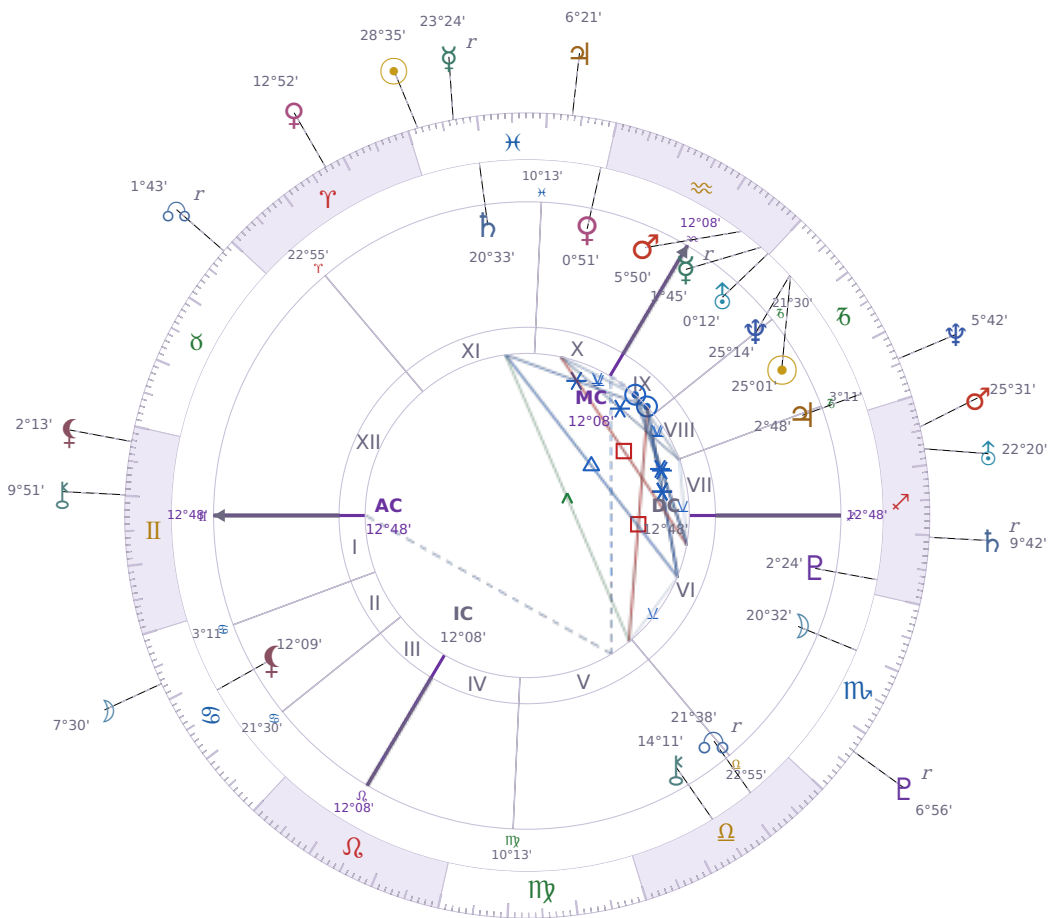

DAILY HOROSCOPE

Dove Celeste Cameron

American actress and singer (born 1996)

♑ Capricorn January 15, 1996 13:30 Bainbridge Island

Wednesday, 19 March 1986

TRANSITS FOR TODAY

☉ Sun	in ♓ Pisces	28°35'26"
☾ Moon	in ♋ Cancer	7°30'03"
☿ Mercury	in ♓ Pisces Rx	23°24'41"
♀ Venus	in ♈ Aries	12°52'11"
♂ Mars	in ♐ Sagittarius	25°31'23"
♃ Jupiter	in ♓ Pisces	6°21'44"
♄ Saturn	in ♐ Sagittarius Rx	9°42'14"

♅ Uranus	in	♐ Sagittarius	22°20'43"
♆ Neptune	in	♑ Capricorn	5°42'33"
♇ Pluto	in	♏ Scorpio Rx	6°56'41"
♁ Chiron	in	♊ Gemini	9°51'47"
♁ NNode	in	♉ Taurus Rx	1°43'02"
♁ Lilith	in	♊ Gemini	2°13'17"

NATAL PLANETS