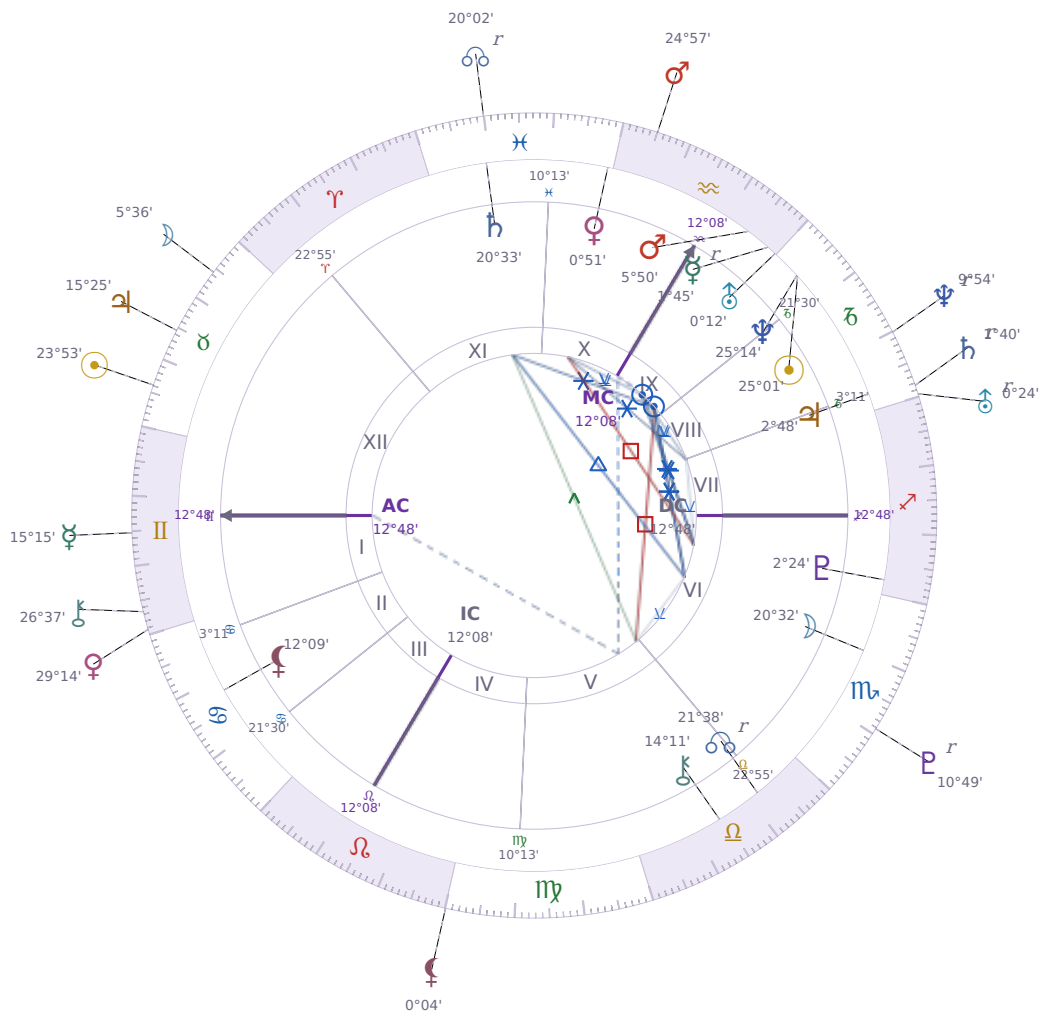

DAILY HOROSCOPE

Dove Celeste Cameron

American actress and singer (born 1996)

♏ Capricorn January 15, 1996 13:30 Bainbridge Island

Saturday, 14 May 1988

TRANSITS FOR TODAY

☉ Sun	in ♉ Taurus	23°53'58"
☾ Moon	in ♉ Taurus	5°36'54"
☿ Mercury	in ♊ Gemini	15°15'32"
♀ Venus	in ♊ Gemini	29°14'39"
♂ Mars	in ♒ Aquarius	24°57'35"
♃ Jupiter	in ♉ Taurus	15°25'33"
♄ Saturn	in ♏ Capricorn Rx	1°40'42"

♅ Uranus	in ♑ Capricorn	Rx	0°24'56"
♆ Neptune	in ♑ Capricorn	Rx	9°54'38"
♇ Pluto	in ♏ Scorpio	Rx	10°49'41"
♁ Chiron	in ♊ Gemini		26°37'08"
♁ NNode	in ♓ Pisces	Rx	20°02'44"
♁ Lilith	in ♍ Virgo		0°04'28"

NATAL PLANETS

☉ Sun	in ♑ Capricorn		25°01'06"	IX
☾ Moon	in ♏ Scorpio		20°32'16"	VI
☿ Mercury	in ♒ Aquarius		1°45'55"	IX Rx
♀ Venus	in ♓ Pisces		0°51'48"	X
♂ Mars	in ♒ Aquarius		5°50'13"	IX
♃ Jupiter	in ♑ Capricorn		2°48'41"	VII
♄ Saturn	in ♓ Pisces		20°33'02"	XI
♅ Uranus	in ♒ Aquarius		0°12'38"	IX
♆ Neptune	in ♑ Capricorn		25°14'20"	IX
♇ Pluto	in ♐ Sagittarius		2°24'09"	VI
♁ Chiron	in ♎ Libra		14°11'21"	V
♁ North Node	in ♎ Libra		21°38'59"	V Rx
♁ Lilith	in ♋ Cancer		12°09'40"	II