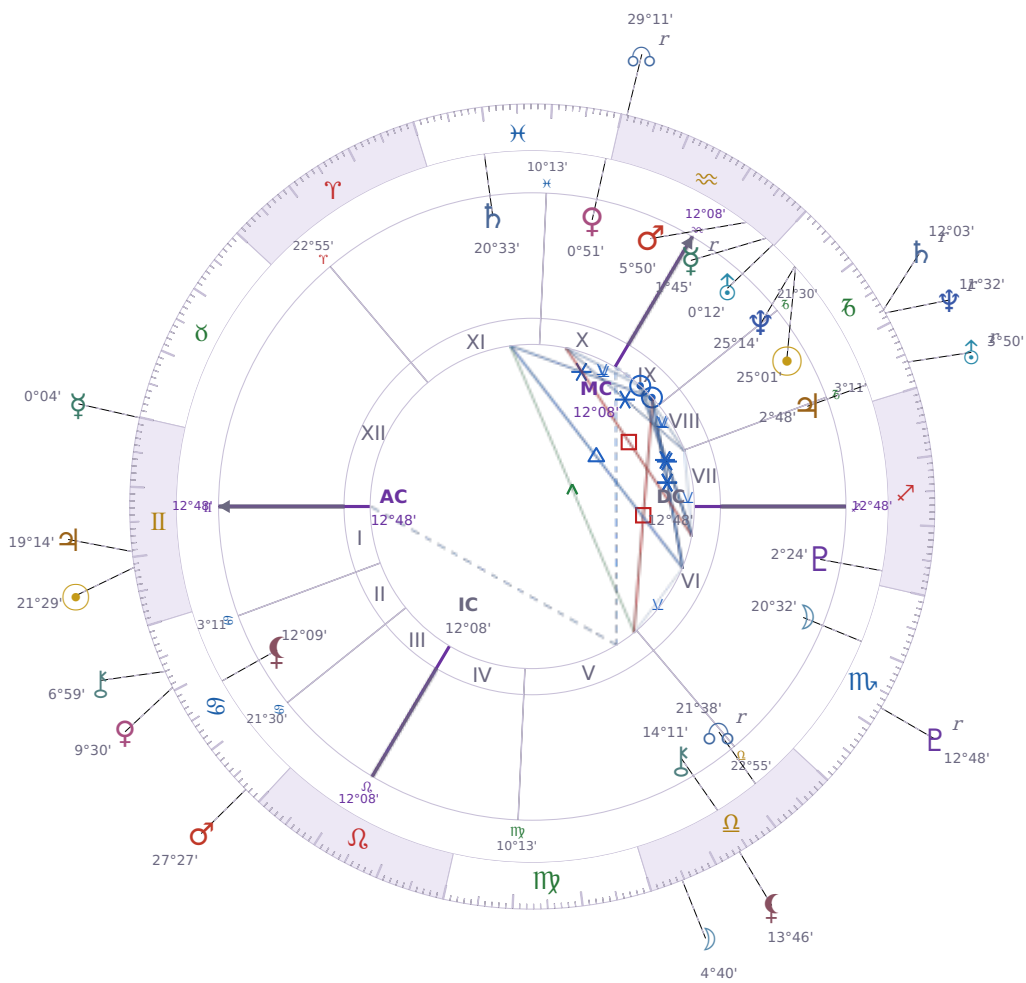

DAILY HOROSCOPE

Dove Celeste Cameron

American actress and singer (born 1996)

♑ Capricorn January 15, 1996 13:30 Bainbridge Island

Monday, 12 June 1989

TRANSITS FOR TODAY

☉ Sun	in ♊ Gemini	21°29'34"
☾ Moon	in ♎ Libra	4°40'35"
☿ Mercury	in ♊ Gemini	0°04'02"
♀ Venus	in ♋ Cancer	9°30'48"
♂ Mars	in ♋ Cancer	27°27'28"
♃ Jupiter	in ♊ Gemini	19°14'04"
♄ Saturn	in ♑ Capricorn Rx	12°03'07"

♅ Uranus	in ♄ Capricorn Rx	3°50'35"
♆ Neptune	in ♄ Capricorn Rx	11°32'23"
♇ Pluto	in ♏ Scorpio Rx	12°48'06"
♁ Chiron	in ♋ Cancer	6°59'23"
♊ NNode	in ♒ Aquarius Rx	29°11'01"
♁ Lilith	in ♎ Libra	13°46'45"

NATAL PLANETS

☉ Sun	in ♄ Capricorn	25°01'06"	IX
☾ Moon	in ♏ Scorpio	20°32'16"	VI
☿ Mercury	in ♒ Aquarius	1°45'55"	IX Rx
♀ Venus	in ♋ Pisces	0°51'48"	X
♂ Mars	in ♒ Aquarius	5°50'13"	IX
♃ Jupiter	in ♄ Capricorn	2°48'41"	VII
♄ Saturn	in ♋ Pisces	20°33'02"	XI
♅ Uranus	in ♒ Aquarius	0°12'38"	IX
♆ Neptune	in ♄ Capricorn	25°14'20"	IX
♇ Pluto	in ♐ Sagittarius	2°24'09"	VI
♁ Chiron	in ♎ Libra	14°11'21"	V
♊ North Node	in ♎ Libra	21°38'59"	V Rx
♁ Lilith	in ♋ Cancer	12°09'40"	II