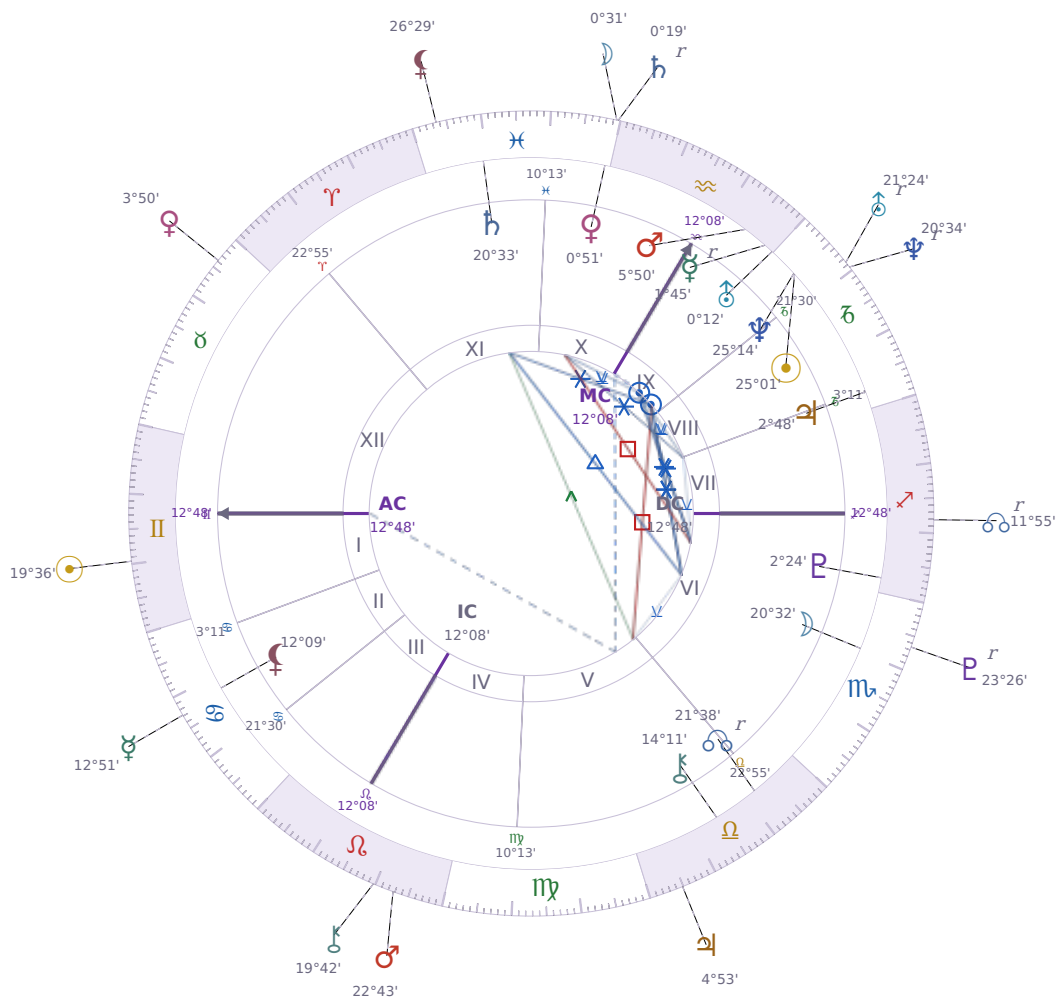

DAILY HOROSCOPE

Dove Celeste Cameron

American actress and singer (born 1996)

♑ Capricorn January 15, 1996 13:30 Bainbridge Island

Thursday, 10 June 1993

TRANSITS FOR TODAY

☉ Sun	in ♊ Gemini	19°36'43"
☾ Moon	in ♓ Pisces	0°31'51"
☿ Mercury	in ♋ Cancer	12°51'50"
♀ Venus	in ♉ Taurus	3°50'45"
♂ Mars	in ♌ Leo	22°43'15"
♃ Jupiter	in ♎ Libra	4°53'27"
♄ Saturn	in ♓ Pisces Rx	0°19'40"

♅ Uranus	in ♑ Capricorn	Rx	21°24'38"
♆ Neptune	in ♑ Capricorn	Rx	20°34'05"
♇ Pluto	in ♏ Scorpio	Rx	23°26'03"
♁ Chiron	in ♌ Leo		19°42'55"
♊ NNode	in ♐ Sagittarius	Rx	11°55'35"
♁ Lilith	in ♋ Pisces		26°29'28"

NATAL PLANETS

☉ Sun	in ♑ Capricorn		25°01'06"	IX
☾ Moon	in ♏ Scorpio		20°32'16"	VI
☿ Mercury	in ♒ Aquarius		1°45'55"	IX Rx
♀ Venus	in ♋ Pisces		0°51'48"	X
♂ Mars	in ♒ Aquarius		5°50'13"	IX
♃ Jupiter	in ♑ Capricorn		2°48'41"	VII
♄ Saturn	in ♋ Pisces		20°33'02"	XI
♅ Uranus	in ♒ Aquarius		0°12'38"	IX
♆ Neptune	in ♑ Capricorn		25°14'20"	IX
♇ Pluto	in ♐ Sagittarius		2°24'09"	VI
♁ Chiron	in ♎ Libra		14°11'21"	V
♊ North Node	in ♎ Libra		21°38'59"	V Rx
♁ Lilith	in ♋ Cancer		12°09'40"	II