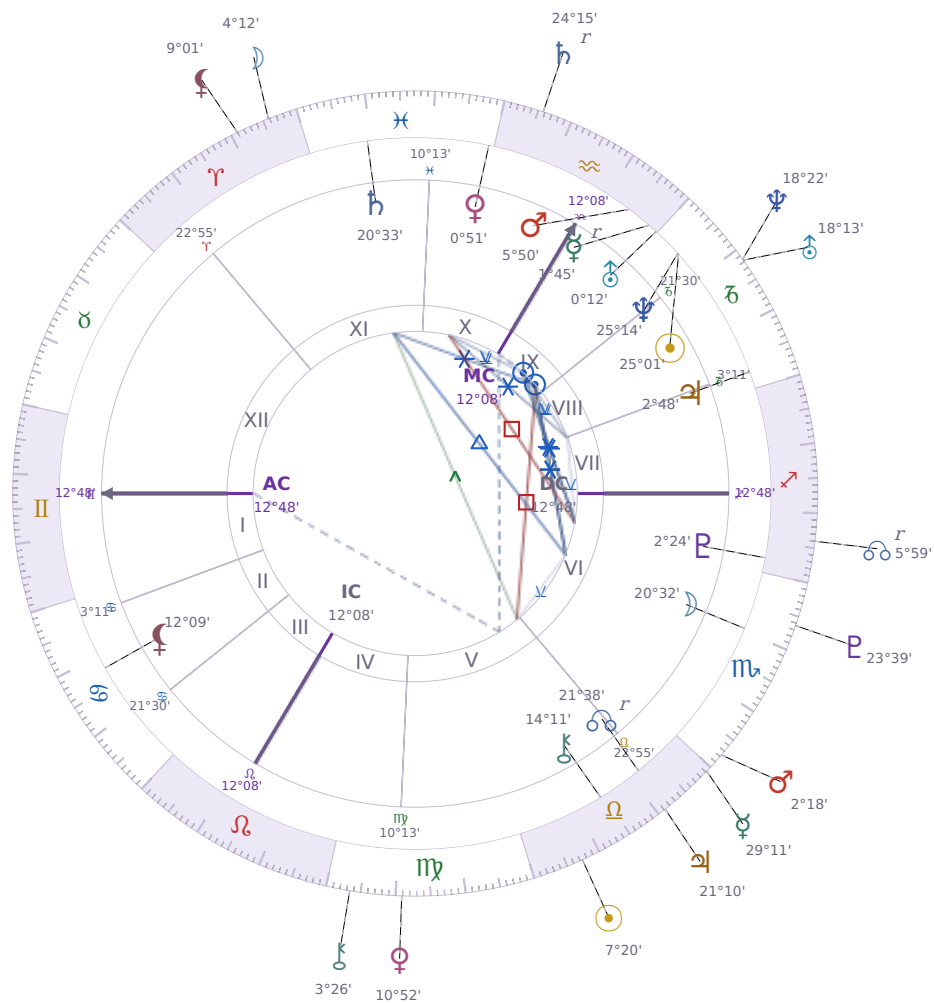

DAILY HOROSCOPE

Dove Celeste Cameron

American actress and singer (born 1996)

♏ Capricorn January 15, 1996 13:30 Bainbridge Island

Thursday, 30 September 1993

TRANSITS FOR TODAY

☉ Sun	in ♎ Libra	7°20'22"
☾ Moon	in ♈ Aries	4°12'50"
☿ Mercury	in ♎ Libra	29°11'44"
♀ Venus	in ♍ Virgo	10°52'35"
♂ Mars	in ♏ Scorpio	2°18'06"
♃ Jupiter	in ♎ Libra	21°10'45"
♄ Saturn	in ♒ Aquarius Rx	24°15'59"

♅ Uranus	in ♑ Capricorn	18°13'54"
♆ Neptune	in ♑ Capricorn	18°22'34"
♇ Pluto	in ♏ Scorpio	23°39'21"
♁ Chiron	in ♍ Virgo	3°26'07"
♊ NNode	in ♐ Sagittarius Rx	5°59'43"
♁ Lilith	in ♈ Aries	9°01'03"

NATAL PLANETS

☉ Sun	in ♑ Capricorn	25°01'06"	IX
☾ Moon	in ♏ Scorpio	20°32'16"	VI
☿ Mercury	in ♒ Aquarius	1°45'55"	IX Rx
♀ Venus	in ♓ Pisces	0°51'48"	X
♂ Mars	in ♒ Aquarius	5°50'13"	IX
♃ Jupiter	in ♑ Capricorn	2°48'41"	VII
♄ Saturn	in ♓ Pisces	20°33'02"	XI
♅ Uranus	in ♒ Aquarius	0°12'38"	IX
♆ Neptune	in ♑ Capricorn	25°14'20"	IX
♇ Pluto	in ♐ Sagittarius	2°24'09"	VI
♁ Chiron	in ♎ Libra	14°11'21"	V
♊ North Node	in ♎ Libra	21°38'59"	V Rx
♁ Lilith	in ♋ Cancer	12°09'40"	II