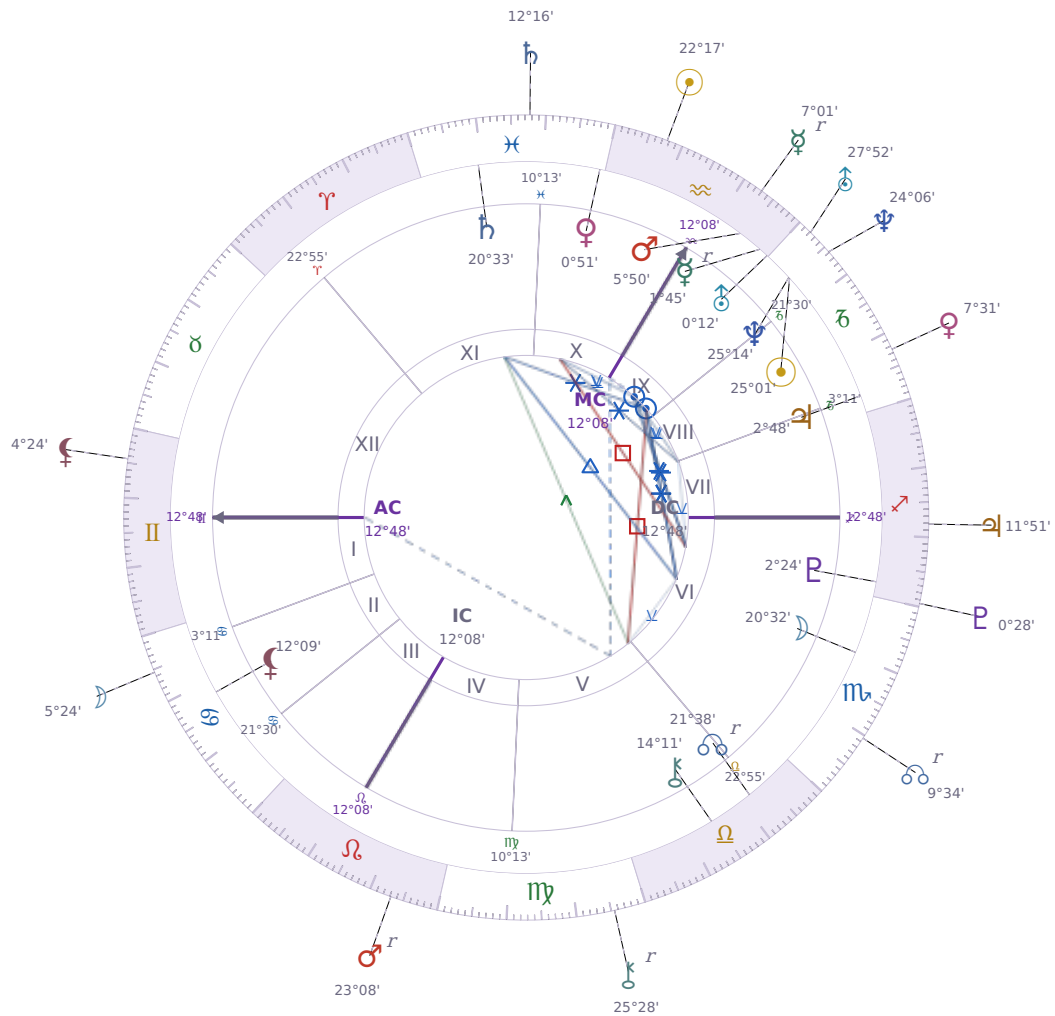

DAILY HOROSCOPE

Dove Celeste Cameron

American actress and singer (born 1996)

♑ Capricorn January 15, 1996 13:30 Bainbridge Island

Saturday, 11 February 1995

TRANSITS FOR TODAY

☉ Sun	in ♒ Aquarius	22°17'33"
☾ Moon	in ♋ Cancer	5°24'46"
☿ Mercury	in ♒ Aquarius Rx	7°01'36"
♀ Venus	in ♑ Capricorn	7°31'02"
♂ Mars	in ♌ Leo Rx	23°08'47"
♃ Jupiter	in ♏ Sagittarius	11°51'53"
♄ Saturn	in ♓ Pisces	12°16'36"

♅ Uranus	in ♑ Capricorn	27°52'57"
♆ Neptune	in ♑ Capricorn	24°06'21"
♇ Pluto	in ♐ Sagittarius	0°28'45"
♁ Chiron	in ♍ Virgo Rx	25°28'57"
♁ NNode	in ♏ Scorpio Rx	9°34'14"
♁ Lilith	in ♊ Gemini	4°24'48"

NATAL PLANETS

☉ Sun	in ♑ Capricorn	25°01'06"	IX
☾ Moon	in ♏ Scorpio	20°32'16"	VI
☿ Mercury	in ♒ Aquarius	1°45'55"	IX Rx
♀ Venus	in ♓ Pisces	0°51'48"	X
♂ Mars	in ♒ Aquarius	5°50'13"	IX
♃ Jupiter	in ♑ Capricorn	2°48'41"	VII
♄ Saturn	in ♓ Pisces	20°33'02"	XI
♅ Uranus	in ♒ Aquarius	0°12'38"	IX
♆ Neptune	in ♑ Capricorn	25°14'20"	IX
♇ Pluto	in ♐ Sagittarius	2°24'09"	VI
♁ Chiron	in ♎ Libra	14°11'21"	V
♁ North Node	in ♎ Libra	21°38'59"	V Rx
♁ Lilith	in ♋ Cancer	12°09'40"	II

♇ Pluto □ Square ♀ natal Venus ★

Your relationships feel strained right now as you become more critical of your partner or people close to you. You may notice yourself **withdrawing affection or testing whether people really care**, which often pushes them away further. Over the coming weeks, this pattern will force you to look honestly at what you actually want from your connections instead of settling for surface comfort.