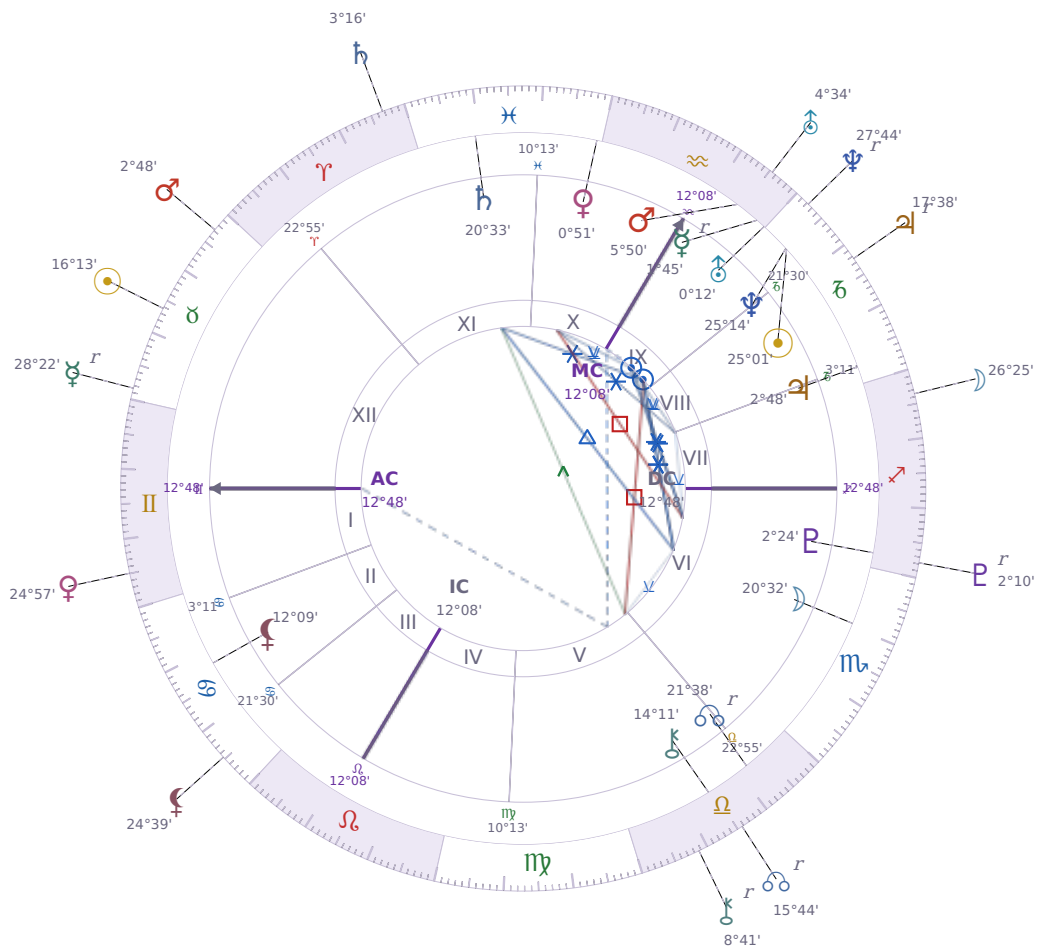

DAILY HOROSCOPE

Dove Celeste Cameron

American actress and singer (born 1996)

♏ Capricorn January 15, 1996 13:30 Bainbridge Island

Monday, 6 May 1996

TRANSITS FOR TODAY

☉ Sun	in ♉ Taurus	16°13'58"
☾ Moon	in ♐ Sagittarius	26°25'52"
☿ Mercury	in ♉ Taurus Rx	28°22'09"
♀ Venus	in ♊ Gemini	24°57'17"
♂ Mars	in ♉ Taurus	2°48'23"
♃ Jupiter	in ♏ Capricorn Rx	17°39'00"
♄ Saturn	in ♈ Aries	3°16'20"

♅ Uranus	in ♒ Aquarius	4°34'55"
♆ Neptune	in ♑ Capricorn Rx	27°44'23"
♇ Pluto	in ♏ Sagittarius Rx	2°10'37"
♁ Chiron	in ♎ Libra Rx	8°41'13"
♁ NNode	in ♎ Libra Rx	15°44'20"
♁ Lilith	in ♋ Cancer	24°39'58"

NATAL PLANETS

☉ Sun	in ♑ Capricorn	25°01'06"	IX
☾ Moon	in ♏ Scorpio	20°32'16"	VI
☿ Mercury	in ♒ Aquarius	1°45'55"	IX Rx
♀ Venus	in ♓ Pisces	0°51'48"	X
♂ Mars	in ♒ Aquarius	5°50'13"	IX
♃ Jupiter	in ♑ Capricorn	2°48'41"	VII
♄ Saturn	in ♓ Pisces	20°33'02"	XI
♅ Uranus	in ♒ Aquarius	0°12'38"	IX
♆ Neptune	in ♑ Capricorn	25°14'20"	IX
♇ Pluto	in ♏ Sagittarius	2°24'09"	VI
♁ Chiron	in ♎ Libra	14°11'21"	V
♁ North Node	in ♎ Libra	21°38'59"	V Rx
♁ Lilith	in ♋ Cancer	12°09'40"	II

KEY TRANSIT FACTORS

♇ Pluto * Sextile ☿ natal Mercury ★

Your thinking becomes **sharper and more penetrating** while *Pluto* supports your *Mercury* right now. You naturally spot patterns others miss and can ask the questions that get to the real issue in conversations or problems. This clarity lasts for weeks and helps you communicate about difficult topics with unusual directness and honesty.