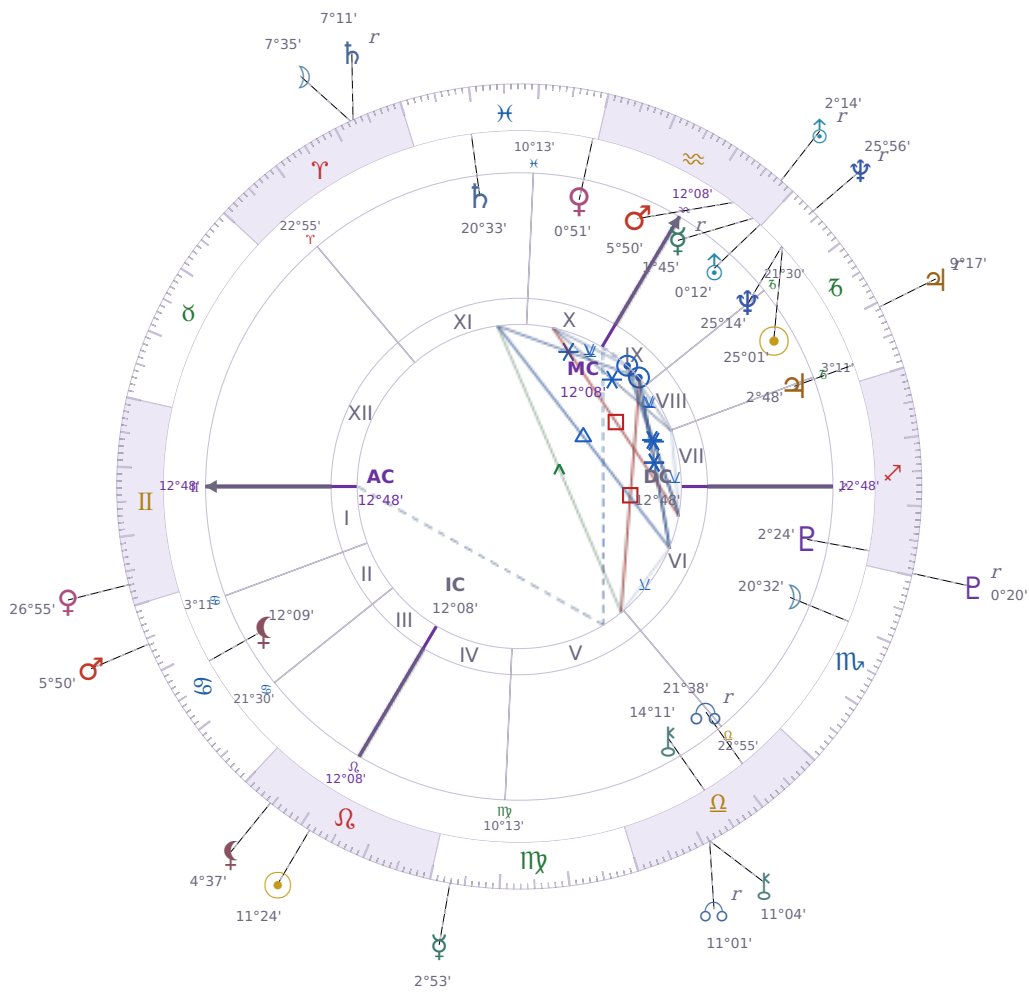

DAILY HOROSCOPE

Dove Celeste Cameron

American actress and singer (born 1996)

♏ Capricorn January 15, 1996 13:30 Bainbridge Island

Saturday, 3 August 1996

TRANSITS FOR TODAY

☉ Sun	in ♌ Leo	11°24'58"
☾ Moon	in ♈ Aries	7°35'38"
☿ Mercury	in ♍ Virgo	2°53'28"
♀ Venus	in ♊ Gemini	26°55'23"
♂ Mars	in ♋ Cancer	5°50'50"
♃ Jupiter	in ♏ Capricorn Rx	9°17'45"
♄ Saturn	in ♈ Aries Rx	7°11'43"

♅ Uranus	in ♒ Aquarius Rx	2°14'23"
♆ Neptune	in ♑ Capricorn Rx	25°56'42"
♇ Pluto	in ♏ Sagittarius Rx	0°20'52"
♁ Chiron	in ♎ Libra	11°04'48"
♁ NNode	in ♎ Libra Rx	11°01'34"
♁ Lilith	in ♌ Leo	4°37'50"

NATAL PLANETS