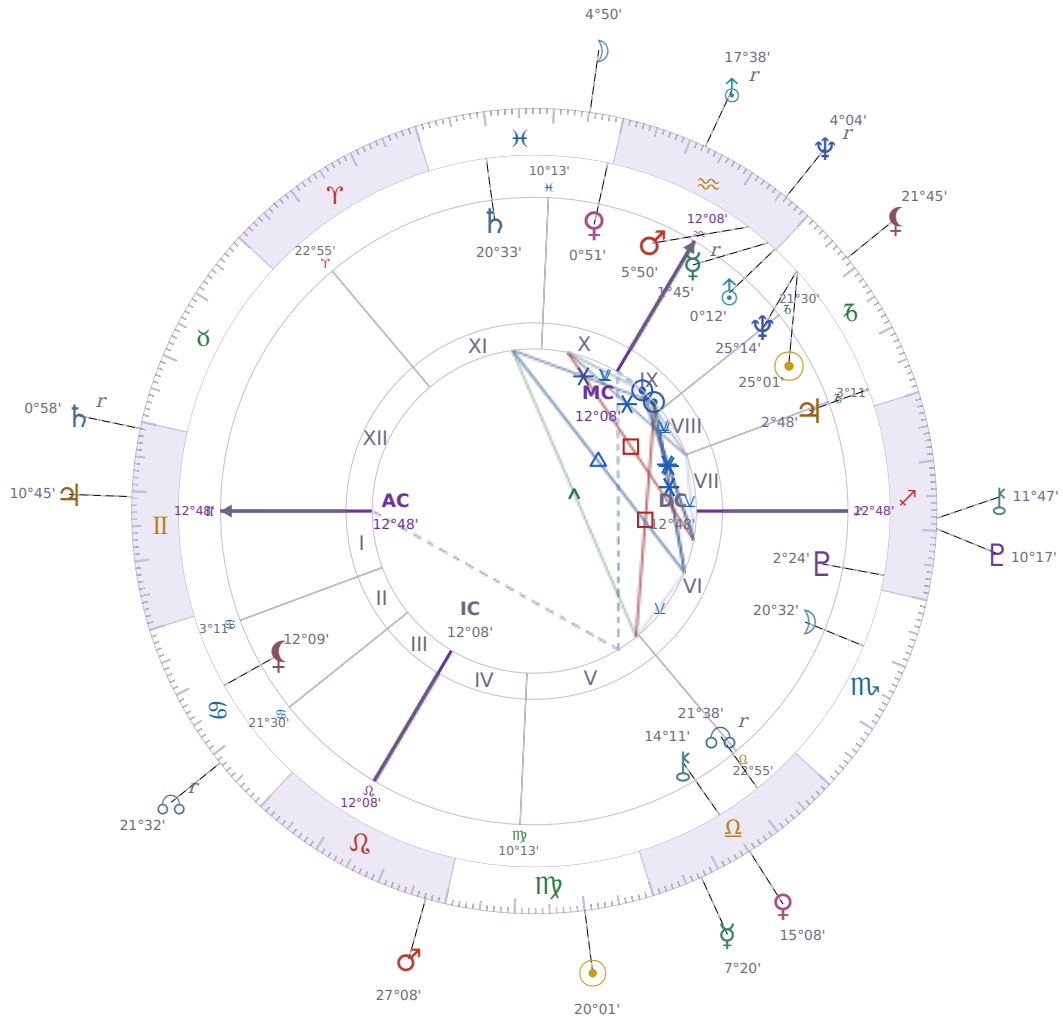

DAILY HOROSCOPE

Dove Celeste Cameron

American actress and singer (born 1996)

♊ Capricorn January 15, 1996 13:30 Bainbridge Island

Tuesday, 12 September 2000

TRANSITS FOR TODAY

☉ Sun	in ♎ Virgo	20°01'15"
☾ Moon	in ♓ Pisces	4°50'11"
☿ Mercury	in ♎ Libra	7°20'08"
♀ Venus	in ♎ Libra	15°08'38"
♂ Mars	in ♌ Leo	27°08'57"
♃ Jupiter	in ♊ Gemini	10°45'14"
♄ Saturn	in ♊ Gemini Rx	0°58'43"
♅ Uranus	in ♏ Aquarius Rx	17°38'56"
♆ Neptune	in ♏ Aquarius Rx	4°04'47"
♇ Pluto	in ♏ Sagittarius	10°17'34"
♁ Chiron	in ♏ Sagittarius	11°47'14"
♊ NNode	in ♋ Cancer Rx	21°32'13"
♁ Lilith	in ♏ Capricorn	21°45'21"

NATAL PLANETS

☉ Sun	in ♑ Capricorn	25°01'06"	IX
☾ Moon	in ♏ Scorpio	20°32'16"	VI
☿ Mercury	in ♒ Aquarius	1°45'55"	IX Rx
♀ Venus	in ♓ Pisces	0°51'48"	X
♂ Mars	in ♒ Aquarius	5°50'13"	IX
♃ Jupiter	in ♑ Capricorn	2°48'41"	VII
♄ Saturn	in ♓ Pisces	20°33'02"	XI
♅ Uranus	in ♒ Aquarius	0°12'38"	IX
♆ Neptune	in ♑ Capricorn	25°14'20"	IX
♇ Pluto	in ♐ Sagittarius	2°24'09"	VI
♁ Chiron	in ♎ Libra	14°11'21"	V
♁ North Node	in ♎ Libra	21°38'59"	V Rx
♁ Lilith	in ♋ Cancer	12°09'40"	II

KEY DATE

♄ Saturn stations Retrograde

Saturn stationing retrograde means **delays and reviews become the pattern** for the next few months in work, responsibilities, and long-term plans. When this planet appears to move backward, people commonly experience **slowdowns in projects, contracts, or official processes** — deadlines shift, approvals take longer, and progress feels stuck even when you're putting in effort. The practical shift is to **focus on fixing past mistakes** and tightening up weak spots in your systems rather than pushing hard for new starts during this time.