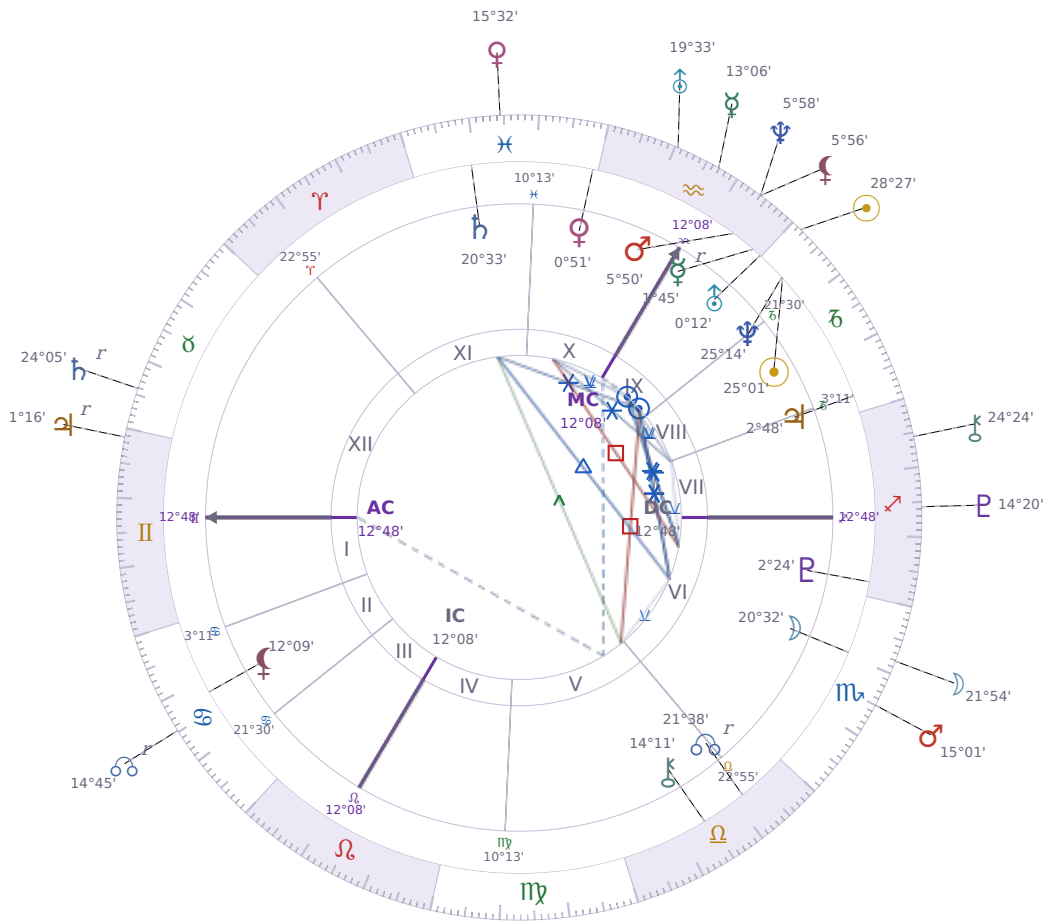

DAILY HOROSCOPE

Dove Celeste Cameron

American actress and singer (born 1996)

♑ Capricorn January 15, 1996 13:30 Bainbridge Island

Thursday, 18 January 2001

TRANSITS FOR TODAY

☉ Sun	in ♑ Capricorn	28°27'41"
☾ Moon	in ♏ Scorpio	21°54'08"
☿ Mercury	in ♒ Aquarius	13°06'22"
♀ Venus	in ♓ Pisces	15°32'58"
♂ Mars	in ♏ Scorpio	15°01'43"
♃ Jupiter	in ♊ Gemini Rx	1°16'07"
♄ Saturn	in ♉ Taurus Rx	24°05'59"

♅ Uranus	in ♒ Aquarius	19°33'42"
♆ Neptune	in ♒ Aquarius	5°58'08"
♇ Pluto	in ♐ Sagittarius	14°20'40"
♁ Chiron	in ♐ Sagittarius	24°24'52"
♋ NNode	in ♋ Cancer Rx	14°45'32"
♁ Lilith	in ♒ Aquarius	5°56'18"

NATAL PLANETS

☉ Sun	in ♑ Capricorn	25°01'06"	IX
☾ Moon	in ♏ Scorpio	20°32'16"	VI
☿ Mercury	in ♒ Aquarius	1°45'55"	IX Rx
♀ Venus	in ♓ Pisces	0°51'48"	X
♂ Mars	in ♒ Aquarius	5°50'13"	IX
♃ Jupiter	in ♑ Capricorn	2°48'41"	VII
♄ Saturn	in ♓ Pisces	20°33'02"	XI
♅ Uranus	in ♒ Aquarius	0°12'38"	IX
♆ Neptune	in ♑ Capricorn	25°14'20"	IX
♇ Pluto	in ♐ Sagittarius	2°24'09"	VI
♁ Chiron	in ♎ Libra	14°11'21"	V
♋ North Node	in ♎ Libra	21°38'59"	V Rx
♁ Lilith	in ♋ Cancer	12°09'40"	II