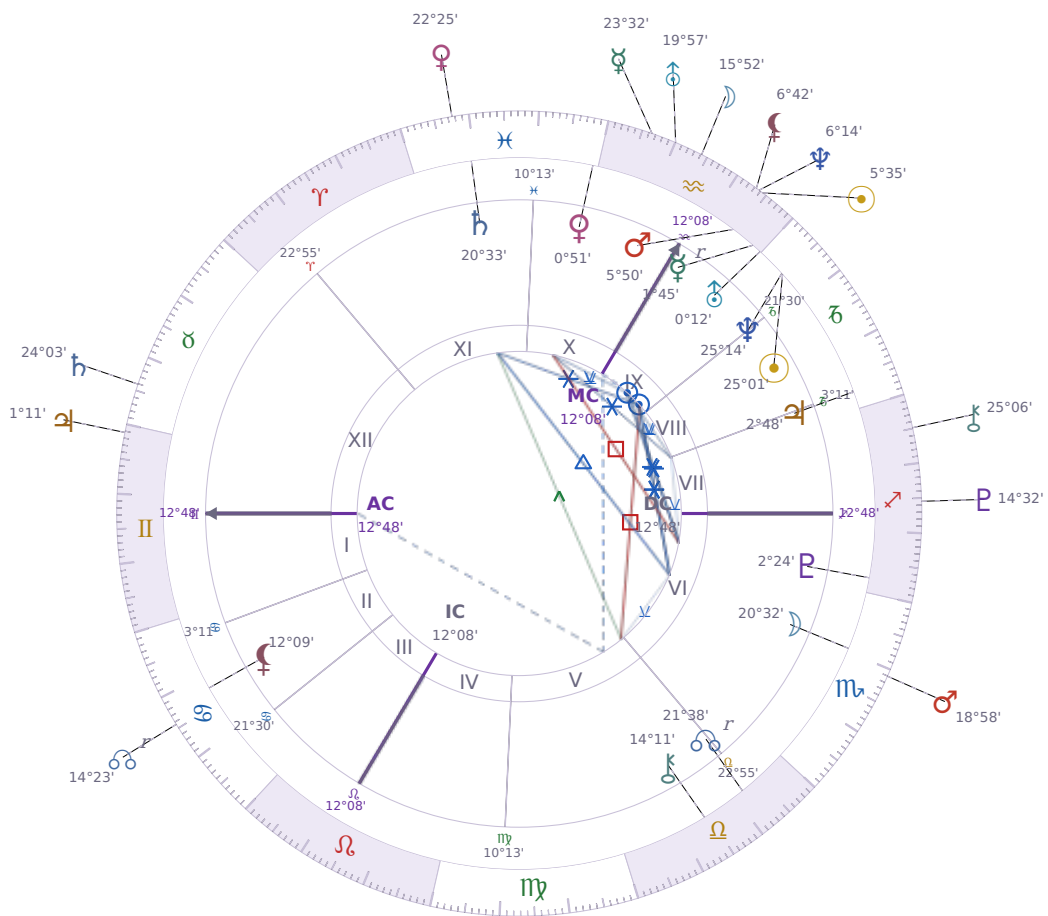

DAILY HOROSCOPE

Dove Celeste Cameron

American actress and singer (born 1996)

♑ Capricorn January 15, 1996 13:30 Bainbridge Island

Thursday, 25 January 2001

TRANSITS FOR TODAY

☉ Sun	in ♒ Aquarius	5°35'07"
☾ Moon	in ♒ Aquarius	15°52'06"
☿ Mercury	in ♒ Aquarius	23°32'41"
♀ Venus	in ♓ Pisces	22°25'54"
♂ Mars	in ♏ Scorpio	18°58'13"
♃ Jupiter	in ♊ Gemini	1°11'15"
♄ Saturn	in ♉ Taurus	24°03'35"

♅ Uranus	in ♒ Aquarius	19°57'11"
♆ Neptune	in ♒ Aquarius	6°14'04"
♇ Pluto	in ♐ Sagittarius	14°32'43"
♁ Chiron	in ♐ Sagittarius	25°06'37"
♁ NNode	in ♋ Cancer Rx	14°23'18"
♁ Lilith	in ♒ Aquarius	6°42'54"

NATAL PLANETS

☉ Sun	in ♑ Capricorn	25°01'06"	IX
☾ Moon	in ♏ Scorpio	20°32'16"	VI
☿ Mercury	in ♒ Aquarius	1°45'55"	IX Rx
♀ Venus	in ♋ Pisces	0°51'48"	X
♂ Mars	in ♒ Aquarius	5°50'13"	IX
♃ Jupiter	in ♑ Capricorn	2°48'41"	VII
♄ Saturn	in ♋ Pisces	20°33'02"	XI
♅ Uranus	in ♒ Aquarius	0°12'38"	IX
♆ Neptune	in ♑ Capricorn	25°14'20"	IX
♇ Pluto	in ♐ Sagittarius	2°24'09"	VI
♁ Chiron	in ♎ Libra	14°11'21"	V
♁ North Node	in ♎ Libra	21°38'59"	V Rx
♁ Lilith	in ♋ Cancer	12°09'40"	II

KEY DATE

♃ Jupiter stations Direct

Jupiter turning **direct again** means opportunities and decisions that felt stuck or unclear over the past months can finally move ahead with real momentum. What becomes **clearer now** is whether plans, applications, or deals are actually going to work — delays lift and you get actual answers instead of waiting. **Growth starts moving** in the areas where *Jupiter* sits in your chart, so watch for openings in money, work, relationships, or learning that were on pause during the retrograde.