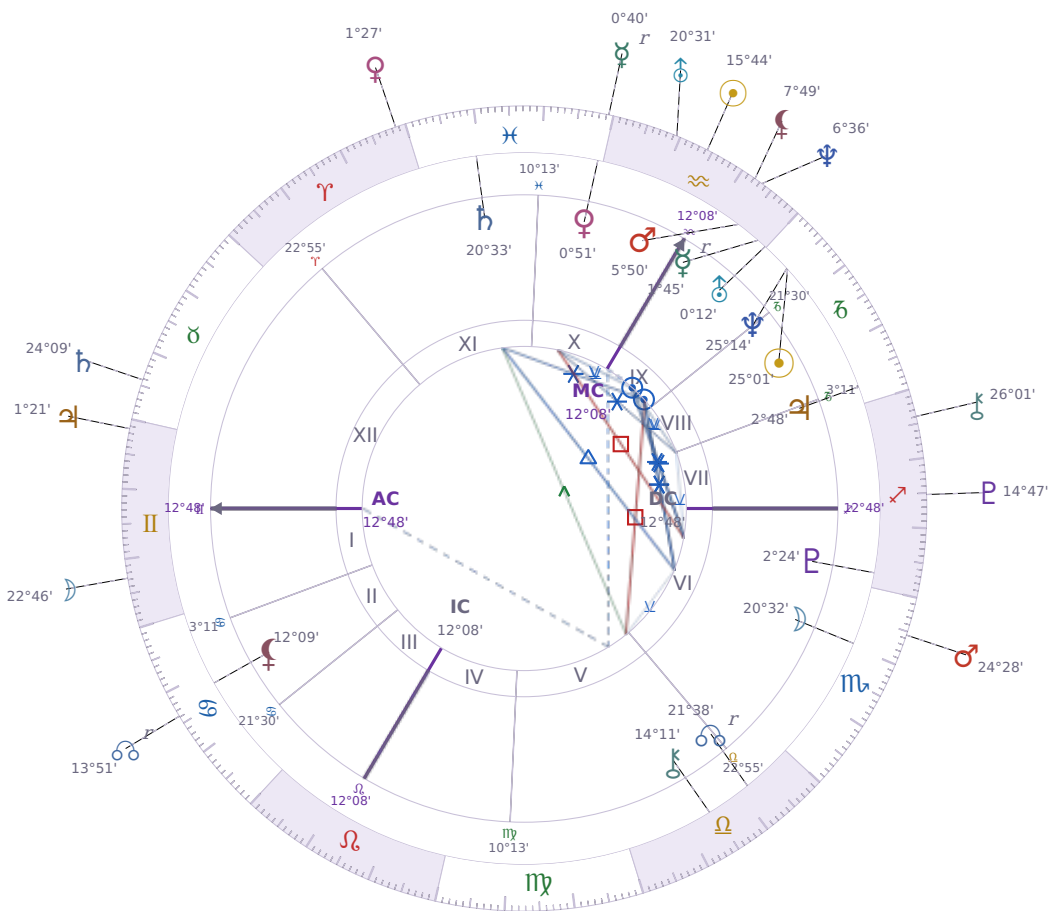

DAILY HOROSCOPE

Dove Celeste Cameron

American actress and singer (born 1996)

♑ Capricorn January 15, 1996 13:30 Bainbridge Island

Sunday, 4 February 2001

TRANSITS FOR TODAY

☉ Sun	in ♒ Aquarius	15°44'24"
☾ Moon	in ♊ Gemini	22°46'36"
☿ Mercury	in ♉ Pisces Rx	0°40'43"
♀ Venus	in ♈ Aries	1°27'01"
♂ Mars	in ♏ Scorpio	24°28'45"
♃ Jupiter	in ♊ Gemini	1°21'49"
♄ Saturn	in ♉ Taurus	24°09'48"

♅ Uranus	in ♒ Aquarius	20°31'36"
♆ Neptune	in ♒ Aquarius	6°36'47"
♇ Pluto	in ♏ Sagittarius	14°47'43"
♁ Chiron	in ♏ Sagittarius	26°01'46"
♁ NNode	in ♋ Cancer Rx	13°51'31"
♁ Lilith	in ♒ Aquarius	7°49'28"

## NATAL PLANETS

☉ Sun	in ♑ Capricorn	25°01'06"	IX
☾ Moon	in ♏ Scorpio	20°32'16"	VI
☿ Mercury	in ♒ Aquarius	1°45'55"	IX Rx
♀ Venus	in ♋ Pisces	0°51'48"	X
♂ Mars	in ♒ Aquarius	5°50'13"	IX
♃ Jupiter	in ♑ Capricorn	2°48'41"	VII
♄ Saturn	in ♋ Pisces	20°33'02"	XI
♅ Uranus	in ♒ Aquarius	0°12'38"	IX
♆ Neptune	in ♑ Capricorn	25°14'20"	IX
♇ Pluto	in ♏ Sagittarius	2°24'09"	VI
♁ Chiron	in ♎ Libra	14°11'21"	V
♁ North Node	in ♎ Libra	21°38'59"	V Rx
♁ Lilith	in ♋ Cancer	12°09'40"	II