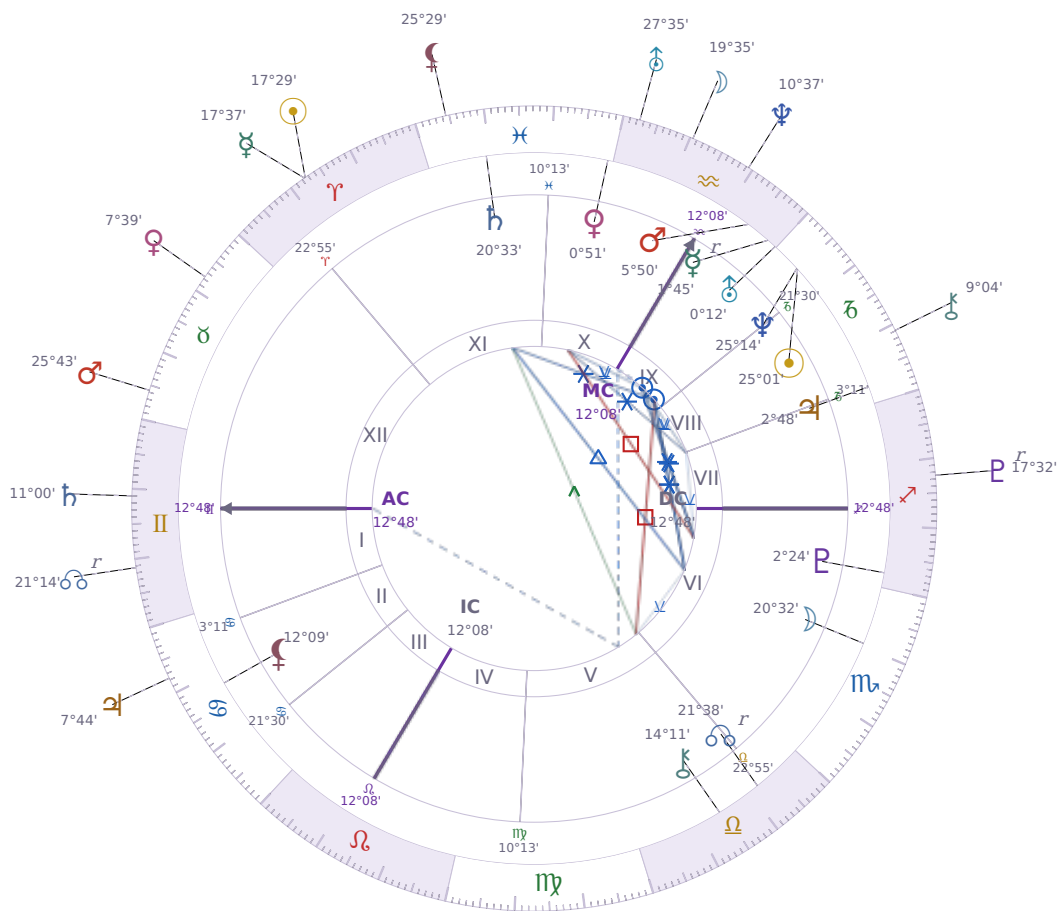

DAILY HOROSCOPE

Dove Celeste Cameron

American actress and singer (born 1996)

♏ Capricorn January 15, 1996 13:30 Bainbridge Island

Sunday, 7 April 2022

TRANSITS FOR TODAY

☉ Sun	in ♈ Aries	17°29'21"
☾ Moon	in ♒ Aquarius	19°35'21"
☿ Mercury	in ♈ Aries	17°37'42"
♀ Venus	in ♉ Taurus	7°39'44"
♂ Mars	in ♉ Taurus	25°43'54"
♃ Jupiter	in ♋ Cancer	7°44'20"
♄ Saturn	in ♊ Gemini	11°00'38"

♅ Uranus	in ♒ Aquarius	27°35'13"
♆ Neptune	in ♒ Aquarius	10°37'48"
♇ Pluto	in ♐ Sagittarius Rx	17°32'29"
♁ Chiron	in ♑ Capricorn	9°04'45"
♊ NNode	in ♊ Gemini Rx	21°14'49"
♁ Lilith	in ♓ Pisces	25°29'47"

NATAL PLANETS

☉ Sun	in ♑ Capricorn	25°01'06"	IX
☾ Moon	in ♏ Scorpio	20°32'16"	VI
☿ Mercury	in ♒ Aquarius	1°45'55"	IX Rx
♀ Venus	in ♓ Pisces	0°51'48"	X
♂ Mars	in ♒ Aquarius	5°50'13"	IX
♃ Jupiter	in ♑ Capricorn	2°48'41"	VII
♄ Saturn	in ♓ Pisces	20°33'02"	XI
♅ Uranus	in ♒ Aquarius	0°12'38"	IX
♆ Neptune	in ♑ Capricorn	25°14'20"	IX
♇ Pluto	in ♐ Sagittarius	2°24'09"	VI
♁ Chiron	in ♎ Libra	14°11'21"	V
♊ North Node	in ♎ Libra	21°38'59"	V Rx
♁ Lilith	in ♋ Cancer	12°09'40"	II

♊ NNode △ Trine ♊ natal NNode

Right now you find yourself **naturally moving toward people and situations that feel right for you**, without having to force or overthink the decision. You meet someone useful or stumble into an opportunity that aligns with what you actually want to be doing. This period supports you in following your instincts about where to put your effort, and doors tend to open when you do.