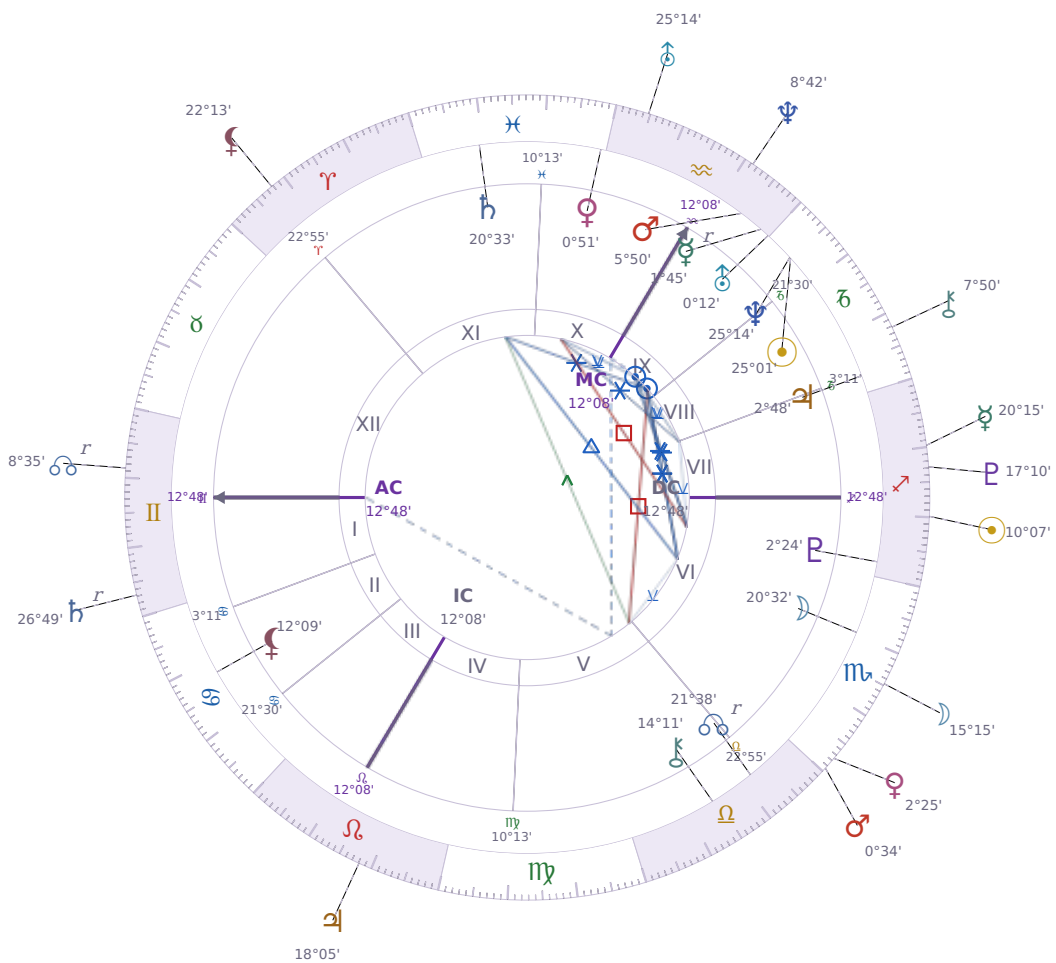

DAILY HOROSCOPE

Dove Celeste Cameron

American actress and singer (born 1996)

♏ Capricorn January 15, 1996 13:30 Bainbridge Island

Monday, 2 December 2002

TRANSITS FOR TODAY

☉ Sun	in ♏ Sagittarius	10°07'34"
☾ Moon	in ♏ Scorpio	15°15'02"
☿ Mercury	in ♏ Sagittarius	20°15'08"
♀ Venus	in ♏ Scorpio	2°25'37"
♂ Mars	in ♏ Scorpio	0°34'39"
♃ Jupiter	in ♌ Leo	18°05'52"
♄ Saturn	in ♊ Gemini Rx	26°49'39"

♅ Uranus	in ♒ Aquarius	25°14'48"
♆ Neptune	in ♒ Aquarius	8°42'22"
♇ Pluto	in ♏ Sagittarius	17°10'03"
♁ Chiron	in ♐ Capricorn	7°50'44"
♁ NNode	in ♊ Gemini Rx	8°35'28"
♁ Lilith	in ♈ Aries	22°13'13"

NATAL PLANETS

☉ Sun	in ♐ Capricorn	25°01'06"	IX
☾ Moon	in ♏ Scorpio	20°32'16"	VI
☿ Mercury	in ♒ Aquarius	1°45'55"	IX Rx
♀ Venus	in ♓ Pisces	0°51'48"	X
♂ Mars	in ♒ Aquarius	5°50'13"	IX
♃ Jupiter	in ♐ Capricorn	2°48'41"	VII
♄ Saturn	in ♓ Pisces	20°33'02"	XI
♅ Uranus	in ♒ Aquarius	0°12'38"	IX
♆ Neptune	in ♐ Capricorn	25°14'20"	IX
♇ Pluto	in ♏ Sagittarius	2°24'09"	VI
♁ Chiron	in ♎ Libra	14°11'21"	V
♁ North Node	in ♎ Libra	21°38'59"	V Rx
♁ Lilith	in ♋ Cancer	12°09'40"	II