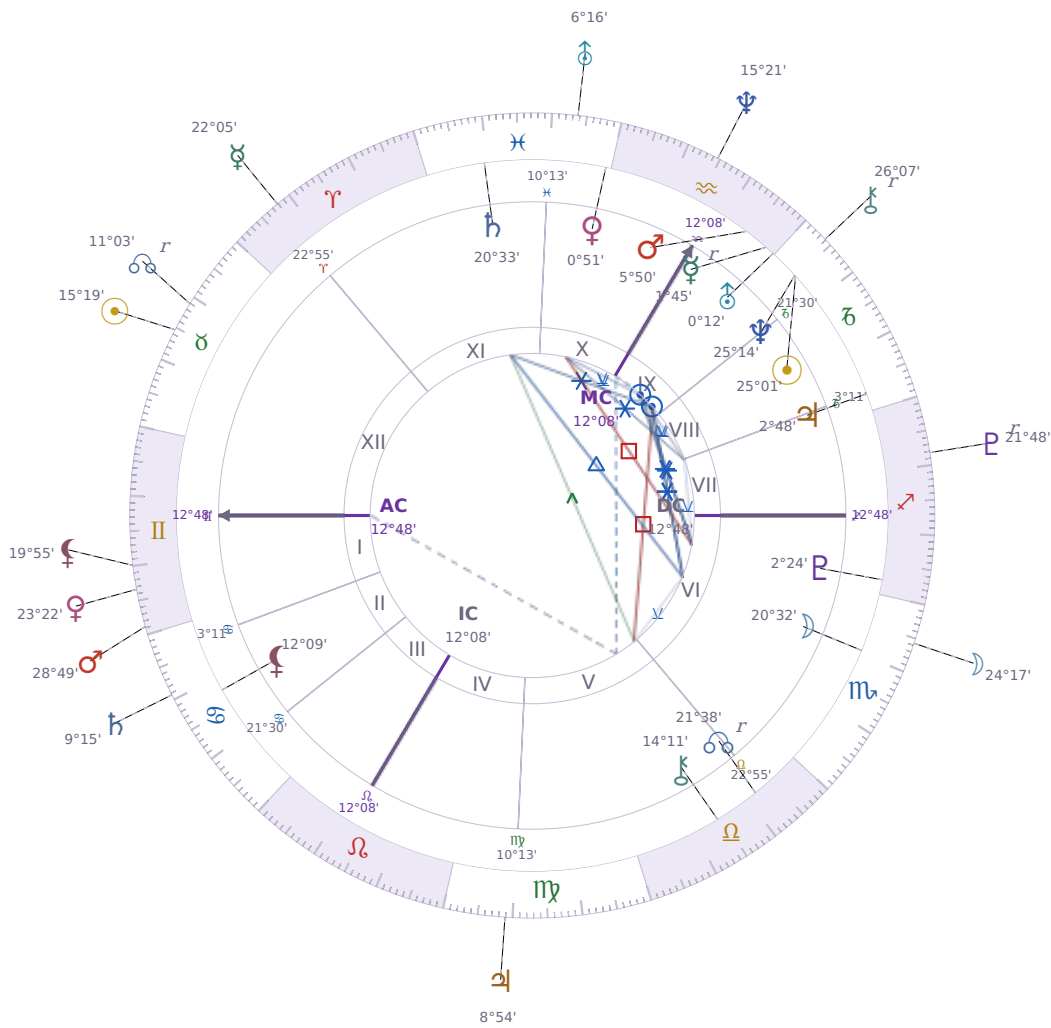

DAILY HOROSCOPE

## Dove Celeste Cameron

American actress and singer (born 1996)

♏ Capricorn January 15, 1996 13:30 Bainbridge Island

**Wednesday, 5 May 2004**

### TRANSITS FOR TODAY

☉ Sun	in ♉ Taurus	15°19'16"
☾ Moon	in ♏ Scorpio	24°17'55"
☿ Mercury	in ♈ Aries	22°05'14"
♀ Venus	in ♊ Gemini	23°22'25"
♂ Mars	in ♊ Gemini	28°49'02"
♃ Jupiter	in ♍ Virgo	8°54'54"
♄ Saturn	in ♋ Cancer	9°15'53"

### ♃ Jupiter stations Direct

*Jupiter* turning **direct again** means opportunities and decisions that felt stuck or unclear over the past months can finally move ahead with real momentum. What becomes **clearer now** is whether plans, applications, or deals are actually going to work — delays lift and you get actual answers instead of waiting. **Growth starts moving** in the areas where *Jupiter* sits in your chart, so watch for openings in money, work, relationships, or learning that were on pause during the retrograde.