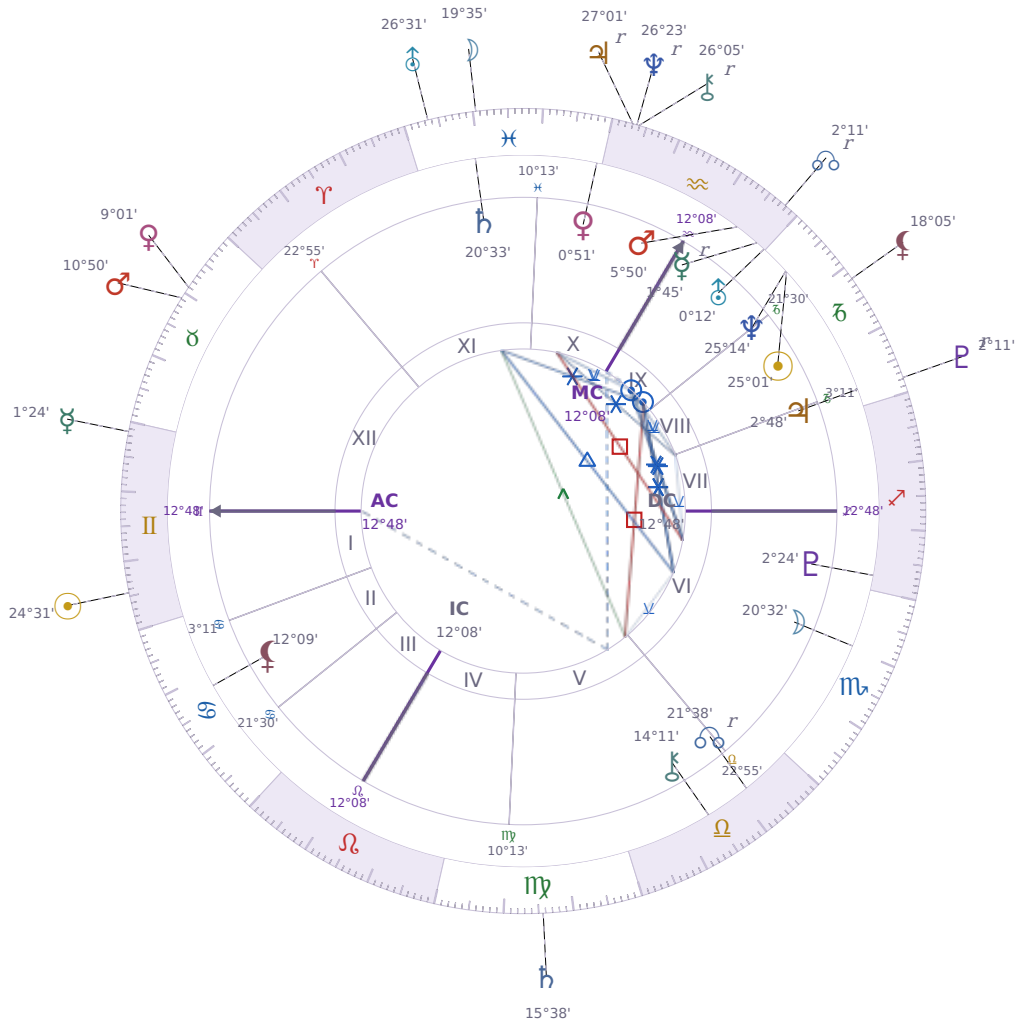

DAILY HOROSCOPE

Dove Celeste Cameron

American actress and singer (born 1996)

♑ Capricorn January 15, 1996 13:30 Bainbridge Island

Monday, 15 June 2009

TRANSITS FOR TODAY

☉ Sun	in ♊ Gemini	24°31'09"
☾ Moon	in ♓ Pisces	19°35'09"
☿ Mercury	in ♊ Gemini	1°24'42"
♀ Venus	in ♉ Taurus	9°01'50"
♂ Mars	in ♉ Taurus	10°50'07"
♃ Jupiter	in ♒ Aquarius Rx	27°01'02"
♄ Saturn	in ♍ Virgo	15°38'55"
♅ Uranus	in ♓ Pisces	26°31'15"
♆ Neptune	in ♒ Aquarius Rx	26°23'53"
♇ Pluto	in ♑ Capricorn Rx	2°11'12"
♁ Chiron	in ♒ Aquarius Rx	26°05'57"
♊ NNode	in ♒ Aquarius Rx	2°11'57"
♁ Lilith	in ♑ Capricorn	18°05'18"

NATAL PLANETS

☉ Sun	in ♑ Capricorn	25°01'06"	IX
☾ Moon	in ♏ Scorpio	20°32'16"	VI
☿ Mercury	in ♒ Aquarius	1°45'55"	IX Rx
♀ Venus	in ♓ Pisces	0°51'48"	X
♂ Mars	in ♒ Aquarius	5°50'13"	IX
♃ Jupiter	in ♑ Capricorn	2°48'41"	VII
♄ Saturn	in ♓ Pisces	20°33'02"	XI
♅ Uranus	in ♒ Aquarius	0°12'38"	IX
♆ Neptune	in ♑ Capricorn	25°14'20"	IX
♇ Pluto	in ♐ Sagittarius	2°24'09"	VI
♁ Chiron	in ♎ Libra	14°11'21"	V
♁ North Node	in ♎ Libra	21°38'59"	V Rx
♁ Lilith	in ♋ Cancer	12°09'40"	II

KEY TRANSIT FACTORS

♁ NNode * Sextile ♇ natal Pluto

These days you find it easier to notice what you actually want to change about yourself, and you have the practical confidence to start making those changes without overthinking them. You're **more willing to act on uncomfortable truths** about your habits or patterns instead of avoiding them. This period supports real psychological shifts because you can see your own resistance clearly and work through it without getting stuck in self-doubt.